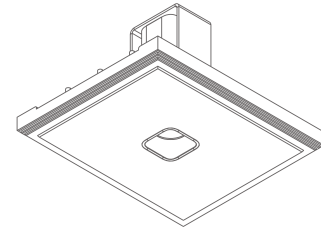

INSTALLATION KIT

STANDARD (included) installation system for ceiling 0.35" - 0.47" - 0.59"

REF N° 200 99 025 installation system for gypsum ceiling 0.98"

REF N° 200 99 030 installation system for gypsum ceiling 1.18"