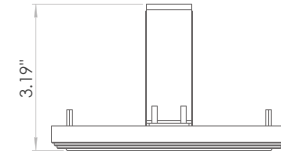

INSTALLATION KIT

STANDARD (included) installation system for ceiling 0.35" - 0.47" - 0.59"

REF N° 200 99 025 installation system for gypsum ceiling 0.98"

REF N° 200 99 030 installation system for gypsum ceiling 1.18"