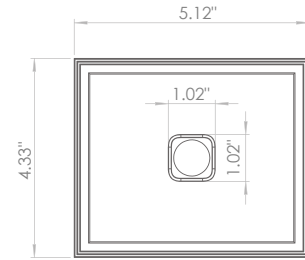

INSTALLATION KIT

STANDARD (included) installation system for ceiling 0.35" - 0.47" - 0.59"

REF N° 200 99 025 installation system for gypsum ceiling 0.98"

REF N° 200 99 030 installation system for gypsum ceiling 1.18"