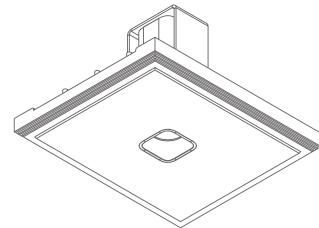

INSTALLATION KIT

STANDARD (included) installation system for ceiling 0.35" - 0.47" - 0.59"

REF N° 200 99 025 installation system for gypsum ceiling 0.98"

REF N° 200 99 030 installation system for gypsum ceiling 1.18"