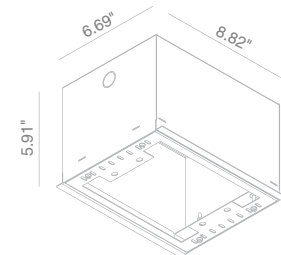

BEAM ANGLES

STANDARD (included) beam angle 36°