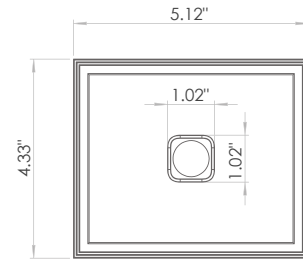

INSTALLATION KIT

STANDARD (included) installation system for ceiling 0.35" - 0.47" - 0.59"

REF N° 200 99 025 installation system for gypsum ceiling 0.98"

REF N° 200 99 030 installation system for gypsum ceiling 1.18"