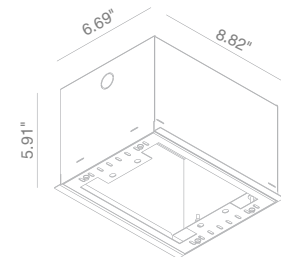

BEAM ANGLES

STANDARD (included) beam angle 12°