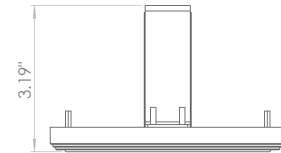

INSTALLATION KIT

STANDARD (included) installation system for ceiling 0.35" - 0.47" - 0.59"

REF N° 200 99 025 installation system for gypsum ceiling 0.98"

REF N° 200 99 030 installation system for gypsum ceiling 1.18"