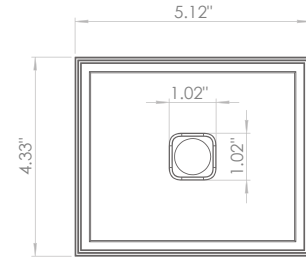

INSTALLATION KIT

STANDARD (included) installation system for ceiling 0.35" - 0.47" - 0.59"

REF N° 200 99 025 installation system for gypsum ceiling 0.98"

REF N° 200 99 030 installation system for gypsum ceiling 1.18"