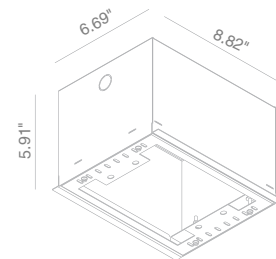

BEAM ANGLES

STANDARD (included) beam angle 24°