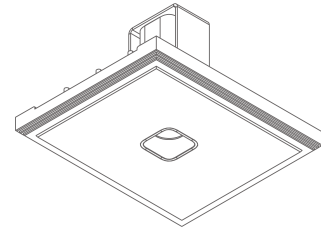

INSTALLATION KIT

STANDARD (included) installation system for ceiling 0.35" - 0.47" - 0.59"

REF N° 200 99 025 installation system for gypsum ceiling 0.98"

REF N° 200 99 030 installation system for gypsum ceiling 1.18"