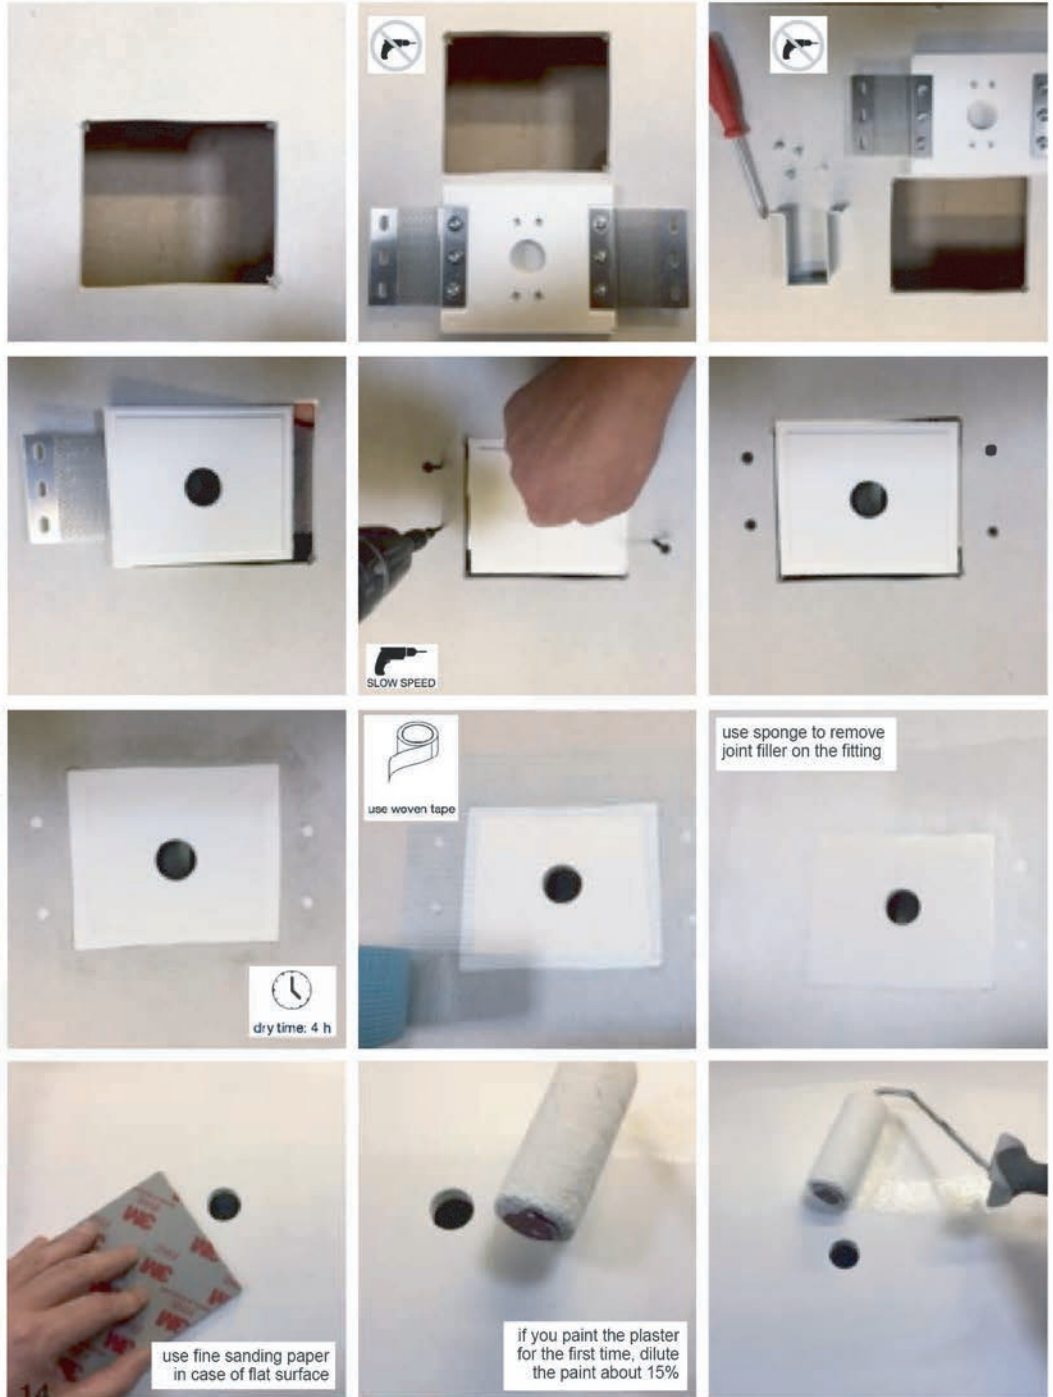

200CENT FIX TRIMLESS

INSTALLATION IN A GYPSUM CEILING

INSTRUCTIONS PERTAINING TO RISK OF FIRE OR INJURY TO PERSONS. READ ALL INSTRUCTIONS. IMPORTANT SAFETY INSTRUCTIONS.

SAVE THESE INSTRUCTIONS.

**MUST ONLY BE INSTALLED BY QUALIFIED ELECTRICIANS
DO NOT TOUCH OR CLEAN LED ARRAYS!**

**LED DRIVERS MUST NOT EXCEED THE MAX DRIVER CURRENT AS SPECIFIED ON THE LED LABEL
MAKE SURE LED DRIVER IS POWERED OFF AND DISCHARGED BEFORE CONNECTING LEADS**

200CENT FIX TRIMLESS

INSTALL & UN-INSTALL LED

ELECTRICAL CONNECTION

LAMP EXTRACTION