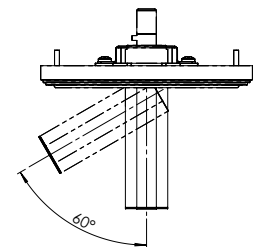

200CENT SQUARE

SWING 70 TRIMLESS

Tiny, powerful, exceptional color? It's possible with the 200Cent series. At just 1.02" (26 mm), the aperture is the same size as a 2 Euro coin, hence its name. Available in a vast array of options (fixed, adjustable, trimless, trimmed, pendant) the 200Cent Square Swing 70 is trimless and adjustable to 68°.

Ceiling Cut-Out: 4.49" x 5.28"
Fixture Dimensions

TECHNICAL DATA

Wattage / Input	3W (1050mA), 5.9W (700mA), 6.2W (250mA)
Power Supply	Remote, not included. See page 2.
Construction	Body: Aluminum
CCT	2200K, 2400K (only available on the 6.2W version), 2700K, 3000K, 4000K
CRI	>92
Delivered Lumens	212 lm (3W, 3000K, 12°) 438 lm (5.9W, 3000K, 24°) 562 lm (6.2W, 3000K, 36°)
Luminaire Efficacy	71 lm/W (3W) 74 lm/W (5.9W) 91 lm/W (6.2W)
Optics	12° (3W version) 24° (5.9W version) 36° (6.2W version)
Finishes	4 Standard. See below and page 3.
Cut-Out Dimensions	4.49" w x 5.28" l x 1.97" h
Fixture Dimensions	4.33" w x 5.12" l x Ø1.34"
Aperture	1.02" x 1.02" (rotatable 0°-68°)
LED Source	1 A+ LED
Color Consistency	2-Step MacAdam
IP Rating	IP20