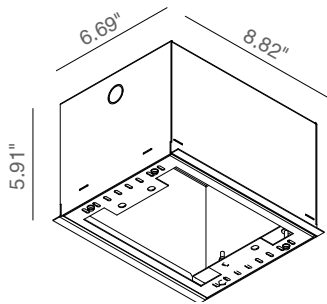

Ceiling Cut-Out: 4.49" x 5.28"
Fixture Dimensions

TECHNICAL DATA

Wattage / Input	3W (1050mA), 5.9W (700mA), 6.2W (250mA)
Power Supply	Remote, not included. See page 2.
Construction	Body: Aluminum
CCT	2200K, 2400K (only available on the 6.2W version), 2700K, 3000K, 4000K
CRI	>92
Delivered Lumens	212 lm (3W, 3000K, 12°) 438 lm (5.9W, 3000K, 24°) 562 lm (6.2W, 3000K, 36°)
Luminaire Efficacy	71 lm/W (3W) 74 lm/W (5.9W) 91 lm/W (6.2W)
Optics	12° (3W version) 24° (5.9W version) 36° (6.2W version)
Finishes	4 Standard. See below and page 3.
Cut-Out Dimensions	4.49" w x 5.28" l x 1.97" h
Fixture Dimensions	4.33" w x 5.12" l x Ø1.34"
Aperture	1.02" x 1.02" (rotatable 0°-68°)
LED Source	1 A+ LED
Color Consistency	2-Step MacAdam
IP Rating	IP20

For other power supply options consult factory.

Job Name/Date:

Fixture Type Designation:

200CENT SQUARE

SWING 70 TRIMLESS

REQUIRED ACCESSORIES - Installation

STANDARD (included) installation system for ceiling 0.35" - 0.47" - 0.59"
REF N° 200 99 025 Required Outer Casing for ceiling 0.98" (*sold separately*)
REF N° 200 99 030 Required Outer Casing for ceiling 1.18" (*sold separately*)