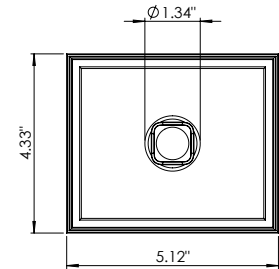

200CENT SQUARE

SWING 70 TRIMLESS

Tiny, powerful, exceptional color? It's possible with the 200Cent series. At just 1.02" (26 mm), the aperture is the same size as a 2 Euro coin, hence its name. Available in a vast array of options (fixed, adjustable, trimless, trimmed, pendant) the 200Cent Square Swing 70 is trimless and adjustable to 68°.

Ceiling Cut-Out: 4.49" x 5.28"
Fixture Dimensions

TECHNICAL DATA

Wattage / Input	3W (1050mA), 5.9W (700mA), 6.2W (250mA)
Power Supply	Remote, not included. See page 2.
Construction	Body: Aluminum
CCT	2200K, 2400K (only available on the 6.2W version), 2700K, 3000K, 4000K
CRI	>92
Delivered Lumens	212 lm (3W, 3000K, 12°) 438 lm (5.9W, 3000K, 24°) 562 lm (6.2W, 3000K, 36°)
Luminaire Efficacy	71 lm/W (3W) 74 lm/W (5.9W) 91 lm/W (6.2W)
Optics	12° (3W version) 24° (5.9W version) 36° (6.2W version)
Finishes	4 Standard. See below and page 3.
Cut-Out Dimensions	4.49" w x 5.28" l x 1.97" h
Fixture Dimensions	4.33" w x 5.12" l x Ø1.34"
Aperture	1.02" x 1.02" (rotatable 0°-68°)
LED Source	1 A+ LED
Color Consistency	2-Step MacAdam
IP Rating	IP20