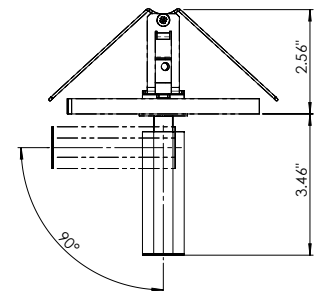

## SWING 90 TRIM

Tiny, powerful, exceptional color? It's possible with the 200Cent series. At just 1.02" (26 mm), the aperture is the same size as a 2 Euro coin, hence its name. Available in a vast array of options (fixed, adjustable, trimless, trimmed, pendant) the 200Cent Square Swing 90 is adjustable to 90°.

Ceiling Cut-Out: Ø1.06" x 2.76" h  
Fixture Dimensions

### TECHNICAL DATA

<b>Wattage / Input</b>	3W (1050mA), 5.9W (700mA), 6.2W (250mA)
<b>Power Supply</b>	Remote, not included. See page 2.
<b>Construction</b>	Body: Aluminum
<b>CCT</b>	2200K, 2400K (only available on the 6.2W version), 2700K, 3000K, 4000K
<b>CRI</b>	>92
<b>Delivered Lumens</b>	212 lm (3W, 3000K, 12°) 438 lm (5.9W, 3000K, 24°) 562 lm (6.2W, 3000K, 36°)
<b>Luminaire Efficacy</b>	71 lm/W (3W) 74 lm/W (5.9W) 91 lm/W (6.2W)
<b>Optics</b>	12° (3W version) 24° (5.9W version) 36° (6.2W version)
<b>Finishes</b>	4 Standard. See below and page 3.
<b>Cut-Out Dimensions</b>	Ø1.06" x 2.76" h
<b>Fixture Dimensions</b>	1.18" w x 3.46" l
<b>Aperture</b>	1.02" x 1.02" (rotatable 0° - 90°)
<b>LED Source</b>	1 A+ LED
<b>Color Consistency</b>	2-Step MacAdam
<b>IP Rating</b>	IP20