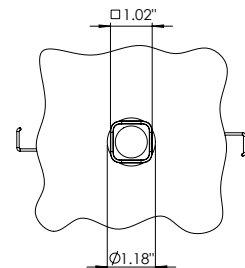

## SWING 90 TRIM

Tiny, powerful, exceptional color? It's possible with the 200Cent series. At just 1.02" (26 mm), the aperture is the same size as a 2 Euro coin, hence its name. Available in a vast array of options (fixed, adjustable, trimless, trimmed, pendant) the 200Cent Square Swing 90 is adjustable to 90°.

Ceiling Cut-Out: Ø1.06" x 2.76" h  
Fixture Dimensions

### TECHNICAL DATA

<b>Wattage / Input</b>	3W (1050mA), 5.9W (700mA), 6.2W (250mA)
<b>Power Supply</b>	Remote, not included. See page 2.
<b>Construction</b>	Body: Aluminum
<b>CCT</b>	2200K, 2400K (only available on the 6.2W version), 2700K, 3000K, 4000K
<b>CRI</b>	>92
<b>Delivered Lumens</b>	212 lm (3W, 3000K, 12°) 438 lm (5.9W, 3000K, 24°) 562 lm (6.2W, 3000K, 36°)
<b>Luminaire Efficacy</b>	71 lm/W (3W) 74 lm/W (5.9W) 91 lm/W (6.2W)
<b>Optics</b>	12° (3W version) 24° (5.9W version) 36° (6.2W version)
<b>Finishes</b>	4 Standard. See below and page 3.
<b>Cut-Out Dimensions</b>	Ø1.06" x 2.76" h
<b>Fixture Dimensions</b>	1.18" w x 3.46" l
<b>Aperture</b>	1.02" x 1.02" (rotatable 0° - 90°)
<b>LED Source</b>	1 A+ LED
<b>Color Consistency</b>	2-Step MacAdam
<b>IP Rating</b>	IP20