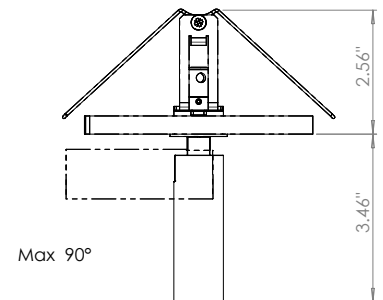

ORDERING INFORMATION

Example: 553 29 530 200 BL GO. Accessories / Power Supplies ordered separately.

Model No.	CCT	Finish
553 27 (3W - 250LM)	530 - 2200K, 2400K (2400K for the 6.2W version)	200 BL CR - Black-Chrome
553 28 (5.9W - 500LM)	930 - 2700K	200 BL BL - Black-Black
553 29 (6.2W - 750LM)	830 - 3000K	200 WH BL - White-Black
	730 - 4000K	200 BL WH - Black-White
		200 WH WH - White-White
		200 BL GO - Black Gold
		200 WH GO - White Gold
		200 BL CO - Black Copper
		200 WH CO - White Copper