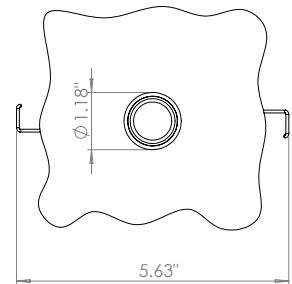

## SWING 90 TRIM

Tiny, powerful, exceptional color? It's possible with the 200Cent Series. At just 1.02" (26 mm), the aperture is the same size as a 2 Euro coin, hence its name. Available in a vast array of options (fixed, adjustable, trimless, trimmed, pendant) the 200Cent series has a fixture for every application.

Ceiling Cut-Out: Ø1.06" x h 2.76"  
Fixture Dimensions

### TECHNICAL DATA

<b>Wattage / Input</b>	3W (1050mA), 5.9W (700mA), 6.2W (250mA)
<b>Power Supply</b>	Remote, not included. See page 2.
<b>Construction</b>	Fixture: Aluminum
<b>CCT</b>	2200K, 2400K (only available on the 6.2W version), 2700K, 3000K, 4000K
<b>CRI</b>	>92
<b>Delivered Lumens</b>	212 lm (3W, 3000K, 12°); 438 lm (5.9W, 3000K, 24°); 562 lm (6.2W, 3000K, 36°)
<b>Luminaire Efficacy</b>	71 lm/W (3W); 74 lm/W (5.9W); 91 lm/W (6.2W)
<b>Optics</b>	12° (3W version); 24° (5.9W version) 36° (6.2W version)
<b>Finishes</b>	9 Standard. See below and page 2.
<b>Cut-Out Dimensions</b>	Ø1.06" x h 2.76"
<b>Fixture Dimensions</b>	Ø1.18" x 3.46" h
<b>Aperture</b>	Ø1.02"
<b>Color Consistency</b>	2-Step MacAdam
<b>IP Rating</b>	IP20