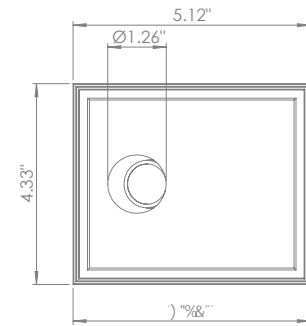

# 200CENT ROUND 250LM W15 FIX TRIMLESS IP20

INDOOR

Fix (not adjustable) Asymmetric 15°

□ 4.49" x 5.28" - h = 4.33"

Material : CALCYT® plaster

REF N° 200 BLACK

Black

REF N° 200 WHITE

## INSTALLATION KIT

**STANDARD** (included) installation system for ceiling 0.35" - 0.47" - 0.59"

**REF N° 200 99 025** installation system for gypsum ceiling 0.98"

**REF N° 200 99 030** installation system for gypsum ceiling 1.18"

# 200CENT ROUND 500LM W15 FIX TRIMLESS IP20

INDOOR

Fix (not adjustable) Asymmetric 15°

4.49" x 5.28" - h = 4.33"

Material : CALCYT® plaster

REF N° 200 BLACK

Black

REF N° 200 WHITE

# 200CENT ROUND 750LM W15 FIX TRIMLESS IP20

INDOOR

Fix (not adjustable) Asymmetric 15°

□ 4.49" x 5.28" - h = 4.33"

Material : CALCYT® plaster

REF N° 200 BLACK

Black

REF N° 200 WHITE