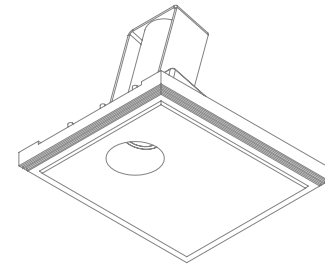

## INSTALLATION KIT

**STANDARD** (included) installation system for ceiling 0.35" - 0.47" - 0.59"

**REF N° 200 99 025** installation system for gypsum ceiling 0.98"

**REF N° 200 99 030** installation system for gypsum ceiling 1.18"