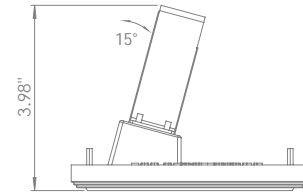

INSTALLATION KIT

STANDARD (included) installation system for ceiling 0.35" - 0.47" - 0.59"

REF N° 200 99 025 installation system for gypsum ceiling 0.98"

REF N° 200 99 030 installation system for gypsum ceiling 1.18"

BEAM ANGLES

STANDARD (included) beam angle 36°