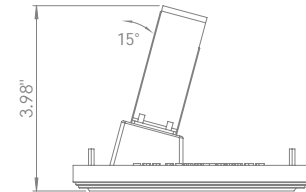

## INSTALLATION KIT

**STANDARD** (included) installation system for ceiling 0.35" - 0.47" - 0.59"

**REF N° 200 99 025** installation system for gypsum ceiling 0.98"

**REF N° 200 99 030** installation system for gypsum ceiling 1.18"