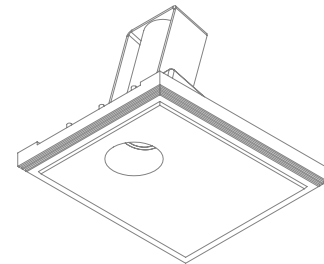

# 200CENT ROUND 250LM W15 FIX TRIMLESS IP20

INDOOR

Fix (not adjustable) Asymmetric 15°

□ 4.49" x 5.28" - h = 4.33"

Material : CALCYT® plaster

REF N° 200 BLACK

Black

REF N° 200 WHITE

## INSTALLATION KIT

**STANDARD** (included) installation system for ceiling 0.35" - 0.47" - 0.59"

**REF N° 200 99 025** installation system for gypsum ceiling 0.98"

**REF N° 200 99 030** installation system for gypsum ceiling 1.18"