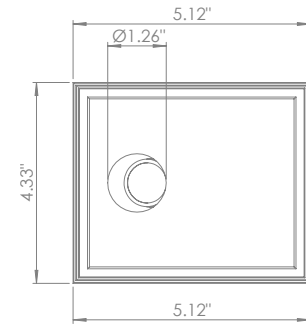

# 200CENT ROUND 500LM W15 FIX TRIMLESS IP20

INDOOR

Fix (not adjustable) Asymmetric 15°

4.49" x 5.28" - h = 4.33"

Material : CALCYT® plaster

REF N° 200 BLACK

Black

REF N° 200 WHITE

## INSTALLATION KIT

**STANDARD** (included) installation system for ceiling 0.35" - 0.47" - 0.59"

**REF N° 200 99 025** installation system for gypsum ceiling 0.98"

**REF N° 200 99 030** installation system for gypsum ceiling 1.18"

# 200CENT ROUND 750LM W15 FIX TRIMLESS IP20

INDOOR

Fix (not adjustable) Asymmetric 15°

□ 4.49" x 5.28" - h = 4.33"

Material : CALCYT® plaster

REF N° 200 BLACK

Black

REF N° 200 WHITE