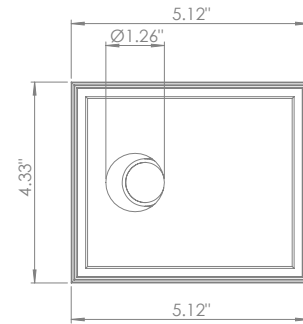

INSTALLATION KIT

STANDARD (included) installation system for ceiling 0.35" - 0.47" - 0.59"

REF N° 200 99 025 installation system for gypsum ceiling 0.98"

REF N° 200 99 030 installation system for gypsum ceiling 1.18"

BEAM ANGLES

STANDARD (included) beam angle 36°