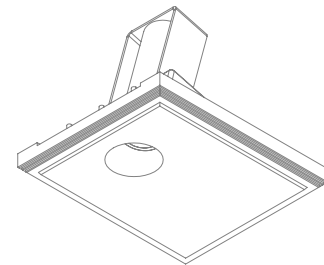

## INSTALLATION KIT

**STANDARD** (included) installation system for ceiling 0.35" - 0.47" - 0.59"

**REF N° 200 99 025** installation system for gypsum ceiling 0.98"

**REF N° 200 99 030** installation system for gypsum ceiling 1.18"