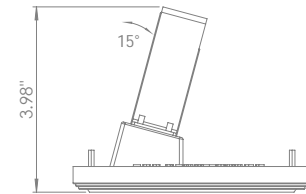

# 200CENT ROUND 250LM W15 FIX TRIMLESS IP20

INDOOR

Fix (not adjustable) Asymmetric 15°

□ 4.49" x 5.28" - h = 4.33"

Material : CALCYT® plaster

REF N° 200 BLACK

Black

REF N° 200 WHITE

## INSTALLATION KIT

**STANDARD** (included) installation system for ceiling 0.35" - 0.47" - 0.59"

**REF N° 200 99 025** installation system for gypsum ceiling 0.98"

**REF N° 200 99 030** installation system for gypsum ceiling 1.18"