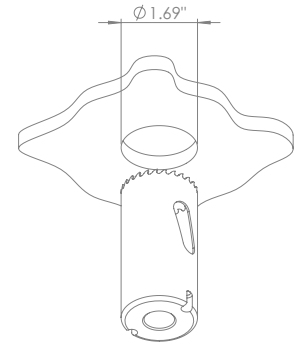

# 200CENT ROUND 500LM ADJ SEMI TRIM IP20

INDOOR

Adjustable 0° - 25°

□ □ Ø1.69" - h = 2.36"

Material : Aluminum

## 200CENT ROUND ADJ IP20 SEMI TRIM 500LM CRI 92

2200°K	2700°K	3000°K	4000°K
REF N° 533 18 520	REF N° 533 18 920	REF N° 533 18 820	REF N° 533 18 720

5.9W - 500LM - 2-Step MacAdam -  
Serial wiring -   
Requires remote LED driver - 700mA  
Perfect beam 24° - Ultra low glare (UGR < 13)

# 200CENT ROUND 250LM ADJ SEMI TRIM IP20

INDOOR

Adjustable 0° - 25°

□ ∅1.69" - h = 2.36"

Material : Aluminum

# 200CENT ROUND 750LM ADJ SEMI TRIM IP20

INDOOR

Adjustable 0° - 25°

□ ∅1.69" - h = 2.36"

Material : Aluminum