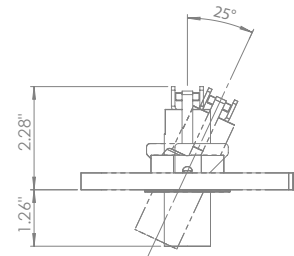

200CENT ROUND ADJ IP20 SEMI TRIM 500LM CRI 92

2200°K	2700°K	3000°K	4000°K
REF N° 533 18 520	REF N° 533 18 920	REF N° 533 18 820	REF N° 533 18 720

5.9W - 500LM - 2-Step MacAdam -
Serial wiring -
Requires remote LED driver - 700mA
Perfect beam 24° - Ultra low glare (UGR < 13)