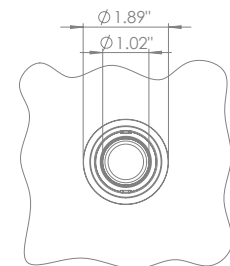

200CENT ROUND ADJ IP20 SEMI TRIM 500LM CRI 92

2200°K	2700°K	3000°K	4000°K
REF N° 533 18 520	REF N° 533 18 920	REF N° 533 18 820	REF N° 533 18 720

5.9W - 500LM - 2-Step MacAdam -
Serial wiring -
Requires remote LED driver - 700mA
Perfect beam 24° - Ultra low glare (UGR < 13)