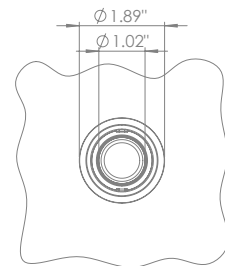

200CENT ROUND ADJ IP20 SEMI TRIM 250LM CRI 92

2200°K	2700°K	3000°K	4000°K
REF N° 533 17 520	REF N° 533 17 920	REF N° 533 17 820	REF N° 533 17 720

3W - 250LM - 2-Step MacAdam -

Serial wiring -

Requires remote LED driver - 1050mA

Narrow beam 12° - Ultra low glare (UGR < 13)