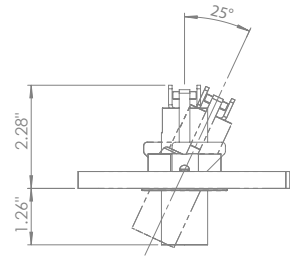

200CENT ROUND ADJ IP20 SEMI TRIM 250LM CRI 92

2200°K	2700°K	3000°K	4000°K
REF N° 533 17 520	REF N° 533 17 920	REF N° 533 17 820	REF N° 533 17 720

3W - 250LM - 2-Step MacAdam -

Serial wiring -

Requires remote LED driver - 1050mA

Narrow beam 12° - Ultra low glare (UGR < 13)