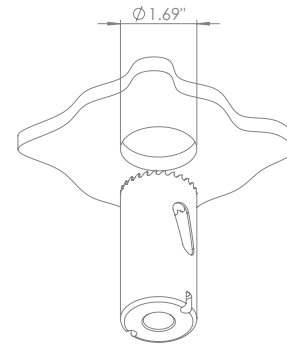

### BEAM ANGLES

STANDARD (included) beam angle 12°

# 200CENT ROUND 750LM ADJ SEMI TRIM IP20

INDOOR

Adjustable 0° - 25°

□ ∅1.69" - h = 2.36"

Material : Aluminum

## 200CENT ROUND ADJ IP20 SEMI TRIM 750LM CRI 92

2400°K	2700°K	3000°K	4000°K
REF N° 533 19 520	REF N° 533 19 920	REF N° 533 19 820	REF N° 533 19 720

6,2 W - 750LM - 2-Step MacAdam -  
Serial wiring -   
Requires remote LED driver - 250mA  
Standard beam angle 36°