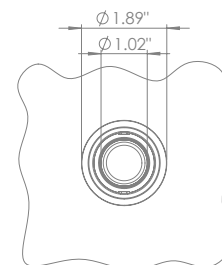

### BEAM ANGLES

STANDARD (included) beam angle 12°

# 200CENT ROUND 750LM ADJ SEMI TRIM IP20

INDOOR

Adjustable 0° - 25°

□ ∅1.69" - h = 2.36"

Material : Aluminum

## 200CENT ROUND ADJ IP20 SEMI TRIM 750LM CRI 92

2400°K	2700°K	3000°K	4000°K
REF N° 533 19 520	REF N° 533 19 920	REF N° 533 19 820	REF N° 533 19 720

6,2 W - 750LM - 2-Step MacAdam -  
Serial wiring -   
Requires remote LED driver - 250mA  
Standard beam angle 36°