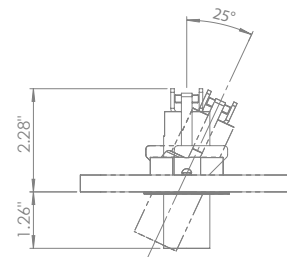

200CENT ROUND ADJ IP20 SEMI TRIM 750LM CRI 92

2400°K	2700°K	3000°K	4000°K
REF N° 533 19 520	REF N° 533 19 920	REF N° 533 19 820	REF N° 533 19 720

6,2 W - 750LM - 2-Step MacAdam -
Serial wiring -
Requires remote LED driver - 250mA
Standard beam angle 36°