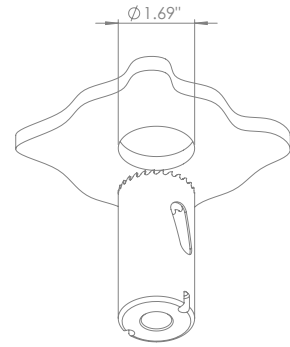

200CENT ROUND 250LM ADJ SEMI TRIM IP20

INDOOR

Adjustable 0° - 25°

□ ∅1.69" - h = 2.36"

Material : Aluminum

200CENT ROUND ADJ IP20 SEMI TRIM 250LM CRI 92

2200°K	2700°K	3000°K	4000°K
REF N° 533 17 520	REF N° 533 17 920	REF N° 533 17 820	REF N° 533 17 720

3W - 250LM - 2-Step MacAdam -

Serial wiring -

Requires remote LED driver - 1050mA

Narrow beam 12° - Ultra low glare (UGR < 13)

INSTALLATION KIT

REF N° 680 01 043 standard holesaw ∅1.69"

BEAM ANGLES

STANDARD (included) beam angle 12°