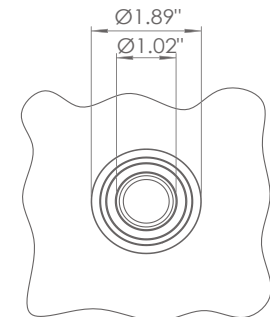

# 200CENT ROUND 500LM LOW TRIM IP54

BATHROOM

Fix (not adjustable) 0° - 0°

□ ∅1.69" - h = 1.93"

Material : Aluminum

## 200CENT ROUND LOW IP54 TRIM 500LM CRI 92

2200°K	2700°K	3000°K	4000°K
REF N° 519 28 531	REF N° 519 28 931	REF N° 519 28 831	REF N° 519 28 731

5.9W - 500LM - 2 Step MacAdam -

Serial wiring - □ - □

Requires remote LED driver - 700mA

Perfect beam 24° - Ultra low glare (UGR < 13)

# 200CENT ROUND 750LM LOW TRIM IP54

BATHROOM

Fix (not adjustable) 0° - 0°

☞ Ø1.69" - h = 1.93"

Material : Aluminum