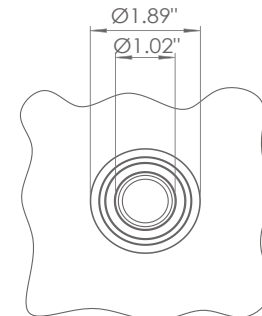

# 200CENT ROUND 250LM LOW TRIM IP54

BATHROOM

Fix (not adjustable) 0° - 0°

☞ Ø1.69" - h = 1.93"

Material : Aluminum

200CENT ROUND LOW IP54 TRIM 250LM CRI 92			
2200°K	2700°K	3000°K	4000°K
REF N° 519 27 531	REF N° 519 27 931	REF N° 519 27 831	REF N° 519 27 731
3W - 250LM - 2 Step MacAdam - Serial wiring - ☐ - ☐ Requires remote LED driver - 1050mA Narrowbeam 12°-Ultralowglare (UGR<13)			

## BEAM ANGLES

STANDARD (included) beam angle 12°

# 200CENT ROUND 500LM LOW TRIM IP54

BATHROOM

Fix (not adjustable) 0° - 0°

□ ∅1.69" - h = 1.93"

Material : Aluminum

# 200CENT ROUND 750LM LOW TRIM IP54

BATHROOM

Fix (not adjustable) 0° - 0°

☞ Ø1.69" - h = 1.93"

Material : Aluminum