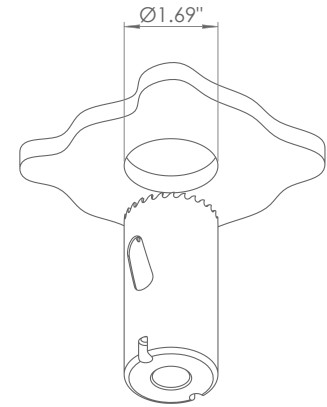

200CENT ROUND LOW IP54 TRIM 750LM CRI 92

2400°K	2700°K	3000°K	4000°K
REF N° 519 29 531	REF N° 519 29 931	REF N° 519 29 831	REF N° 519 29 731

6.2W - 750LM - 2 Step MacAdam -
Serial wiring - ☐ - ☐
Requires remote LED driver - 250mA
Standard beam angle 36°