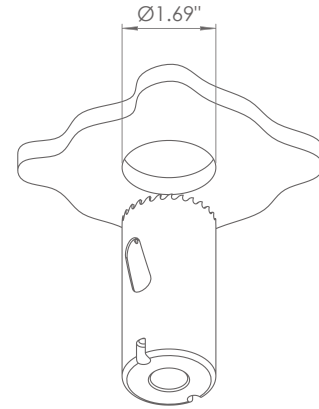

# 200CENT ROUND 250LM LOW TRIM IP54

BATHROOM

Fix (not adjustable) 0° - 0°

☞ Ø1.69" - h = 1.93"

Material : Aluminum

200CENT ROUND LOW IP54 TRIM 250LM CRI 92			
2200°K	2700°K	3000°K	4000°K
REF N° 519 27 531	REF N° 519 27 931	REF N° 519 27 831	REF N° 519 27 731
3W - 250LM - 2 Step MacAdam - Serial wiring - ☐ - ☐ Requires remote LED driver - 1050mA Narrowbeam 12°-Ultralowglare (UGR<13)			

## INSTALLATION KIT

REF N° 680 01 043 standard holesaw Ø1.69"

# 200CENT ROUND 500LM LOW TRIM IP54

BATHROOM

Fix (not adjustable) 0° - 0°

□ ∅1.69" - h = 1.93"

Material : Aluminum

# 200CENT ROUND 750LM LOW TRIM IP54

BATHROOM

Fix (not adjustable) 0° - 0°

☞ Ø1.69" - h = 1.93"

Material : Aluminum