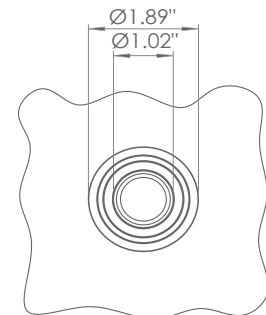

200CENT ROUND LOW IP54 TRIM 750LM CRI 92

2400°K	2700°K	3000°K	4000°K
REF N° 519 29 531	REF N° 519 29 931	REF N° 519 29 831	REF N° 519 29 731

6.2W - 750LM - 2 Step MacAdam -
Serial wiring - ☐ - ☐
Requires remote LED driver - 250mA
Standard beam angle 36°