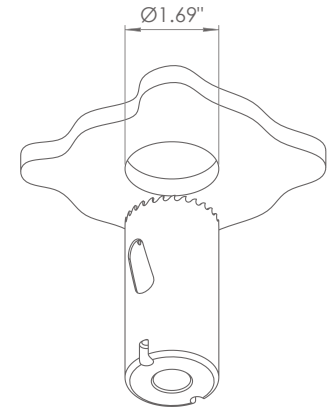

## BEAM ANGLES

STANDARD (included) beam angle 12°

# 200CENT ROUND 500LM LOW TRIM IP54

BATHROOM

Fix (not adjustable) 0° - 0°

□ ∅1.69" - h = 1.93"

Material : Aluminum

Perfect beam 24° - Ultra low glare (UGR < 13)

# 200CENT ROUND 750LM LOW TRIM IP54

BATHROOM

Fix (not adjustable) 0° - 0°

☞ Ø1.69" - h = 1.93"

Material : Aluminum