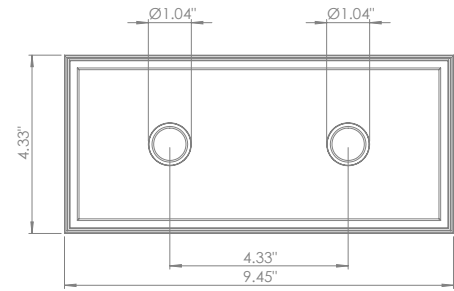

INSTALLATION KIT

STANDARD (included) installation system for ceiling 0.35" - 0.47" - 0.59"
REF N° 200 99 025 installation system for gypsum ceiling 0.98"
REF N° 200 99 030 installation system for gypsum ceiling 1.18"

BEAM ANGLES

STANDARD (included) beam angle 36°