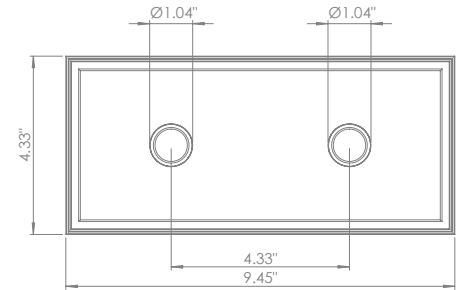

INSTALLATION KIT

STANDARD (included) installation system for ceiling 0.35" - 0.47" - 0.59"
REF N° 200 99 025 installation system for gypsum ceiling 0.98"
REF N° 200 99 030 installation system for gypsum ceiling 1.18"

BEAM ANGLES

STANDARD (included) beam angle 12°