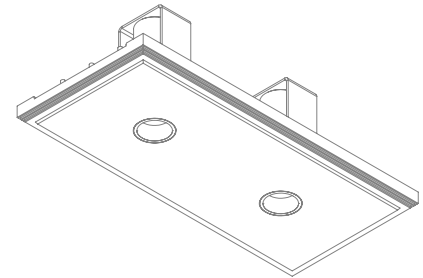

INSTALLATION KIT

STANDARD (included) installation system for ceiling 0.35" - 0.47" - 0.59"
REF N° 200 99 025 installation system for gypsum ceiling 0.98"
REF N° 200 99 030 installation system for gypsum ceiling 1.18"

BEAM ANGLES

STANDARD (included) beam angle 36°