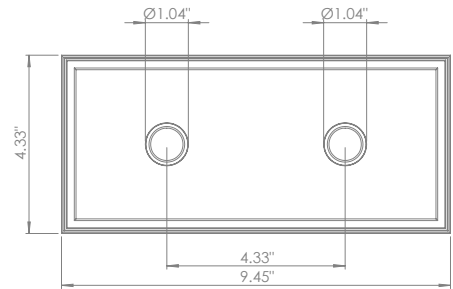

INSTALLATION KIT

- **STANDARD** (included) installation system for ceiling 0.35" - 0.47" - 0.59"
- REF N° 200 99 025 installation system for gypsum ceiling 0.98"
- REF N° 200 99 030 installation system for gypsum ceiling 1.18"

BEAM ANGLES

- **STANDARD** (included) beam angle 24°