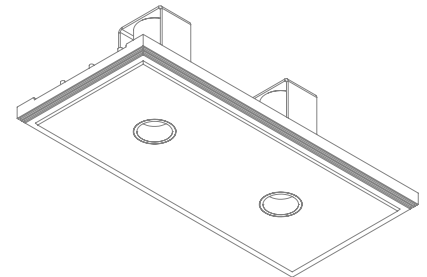

INSTALLATION KIT

STANDARD (included) installation system for ceiling 0.35" - 0.47" - 0.59"
REF N° 200 99 025 installation system for gypsum ceiling 0.98"
REF N° 200 99 030 installation system for gypsum ceiling 1.18"

BEAM ANGLES

STANDARD (included) beam angle 12°