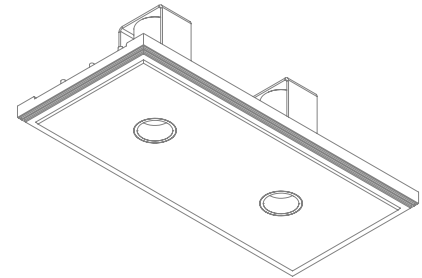

INSTALLATION KIT

- **STANDARD** (included) installation system for ceiling 0.35" - 0.47" - 0.59"
- REF N° 200 99 025 installation system for gypsum ceiling 0.98"
- REF N° 200 99 030 installation system for gypsum ceiling 1.18"

BEAM ANGLES

- **STANDARD** (included) beam angle 24°