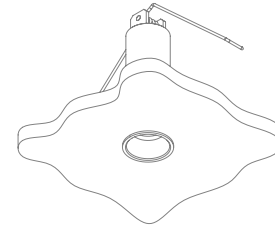

INSTALLATION KIT

REF N° 680 01 027 standard holesaw Ø1.06"