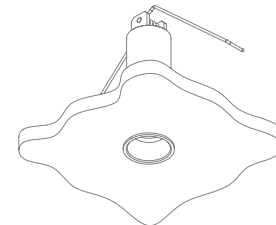

INSTALLATION KIT

REF N° 680 01 027 standard holesaw Ø1.06"