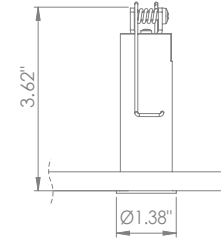

INSTALLATION KIT

REF N° 680 01 027 standard holesaw Ø1.06"