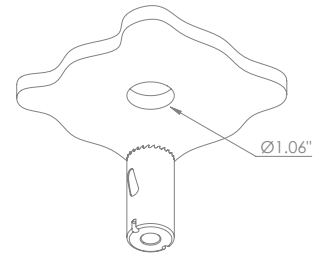

INSTALLATION KIT

REF N° 680 01 027 standard holesaw Ø1.06"