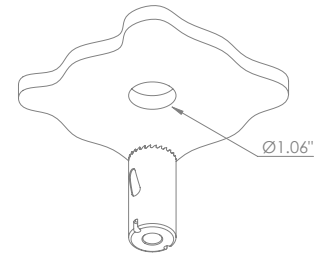

INSTALLATION KIT

REF N° 680 01 027 standard holesaw Ø1.06"