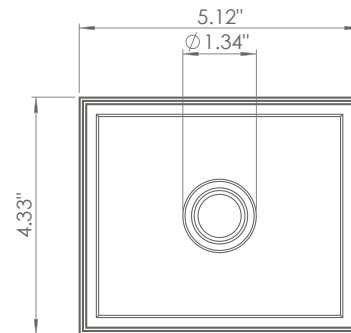

BEAM ANGLES

STANDARD (included) beam angle 36°

200CENT ROUND TRIMLESS PENDANT HOLDER NR.1

INDOOR

Fix (not adjustable) 0°- 0°

4.49" x 5.28" - h = 3.94"

Material : CALCYT® plaster

REF N° 200 BLACK