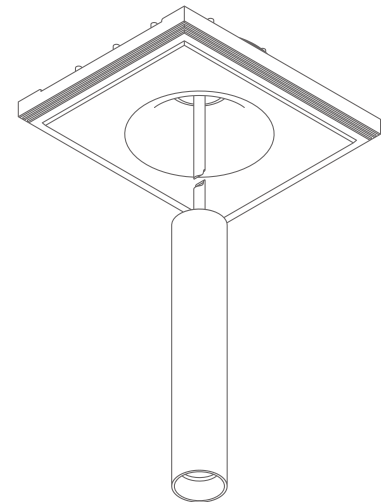

BEAM ANGLES

STANDARD (included) beam angle 36°

200CENT ROUND TRIMLESS PENDANT HOLDER NR.1

INDOOR

Fix (not adjustable) 0°- 0°

4.49" x 5.28" - h = 3.94"

Material : CALCYT® plaster

REF N° 200 BLACK

Black

REF N° 200 WHITE

White

200CENT ROUND TRIMLESS
PENDANT HOLDER NR.1

REF N° 550 01 000

excluding cable - max. cable \varnothing 0.22"

200CENT ROUND TRIMLESS PENDANT HOLDER NR.2

INDOOR

Fix (not adjustable) 0°- 0°

4.49" x 5.28" - h = 3.94"

Material : CALCYT® plaster

REF N° 200 BLACK

Black

REF N° 200 WHITE

White

200CENT ROUND TRIMLESS
PENDANT HOLDER NR.2