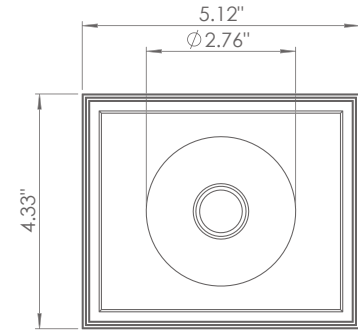

BEAM ANGLES

STANDARD (included) beam angle 36°

200CENT ROUND TRIMLESS PENDANT HOLDER NR.1

INDOOR

Fix (not adjustable) 0°- 0°

4.49" x 5.28" - h = 3.94"

Material : CALCYT® plaster

REF N° 200 BLACK

Black

REF N° 200 WHITE

White

200CENT ROUND TRIMLESS
PENDANT HOLDER NR.1

REF N° 550 01 000

excluding cable - max. cable \varnothing 0.22"

200CENT ROUND TRIMLESS PENDANT HOLDER NR.2

INDOOR

Fix (not adjustable) 0°- 0°

4.49" x 5.28" - h = 3.94"

Material : CALCYT® plaster

REF N° 200 BLACK

Black

REF N° 200 WHITE

White

200CENT ROUND TRIMLESS
PENDANT HOLDER NR.2