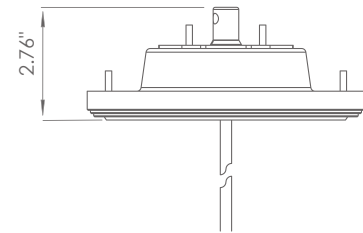

200CENT ROUND TRIMLESS PENDANT HOLDER NR.2

INDOOR

Fix (not adjustable) 0°- 0°

4.49" x 5.28" - h = 3.94"

Material : CALCYT® plaster

REF N° 200 BLACK

Black