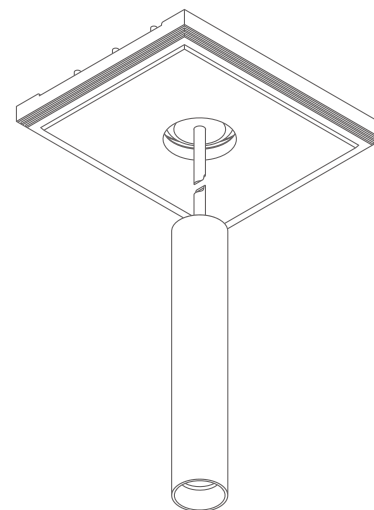

BEAM ANGLES

STANDARD (included) beam angle 36°

200CENT ROUND TRIMLESS PENDANT HOLDER NR.1

INDOOR

Fix (not adjustable) 0°- 0°

4.49" x 5.28" - h = 3.94"

Material : CALCYT® plaster

REF N° 200 BLACK

Fix (not adjustable) 0°- 0°

4.49" x 5.28" - h = 3.94"

Material : CALCYT® plaster

REF N° 200 BLACK

Black

REF N° 200 WHITE

White

200CENT ROUND TRIMLESS
PENDANT HOLDER NR.2