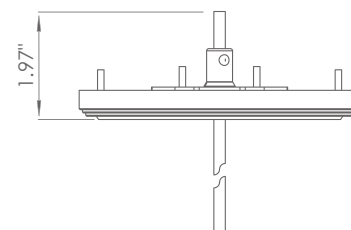

BEAM ANGLES

STANDARD (included) beam angle 36°

200CENT ROUND TRIMLESS PENDANT HOLDER NR.1

INDOOR

Fix (not adjustable) 0°- 0°

4.49" x 5.28" - h = 3.94"

Material : CALCYT® plaster

REF N° 200 BLACK