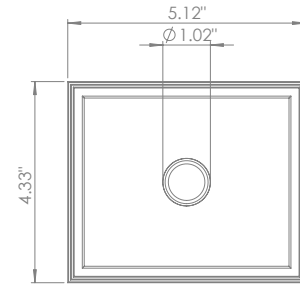

200CENT ROUND SEMI IP20 500LM CRI 92

2200°K	2700°K	3000°K	4000°K
REF N° 250 18 520	REF N° 250 18 920	REF N° 250 18 820	REF N° 250 18 720

5.9 W - 500LM - 2-Step MacAdam -

Serial wiring -

Requires remote LED driver - 700mA

Perfect beam 24° - Ultra low glare (UGR < 13)

INSTALLATION KIT

STANDARD (included) installation system for ceiling 0.35" - 0.47" - 0.59"

REF N° 200 99 025 installation system for gypsum ceiling 0.98"

REF N° 200 99 030 installation system for gypsum ceiling 1.18"