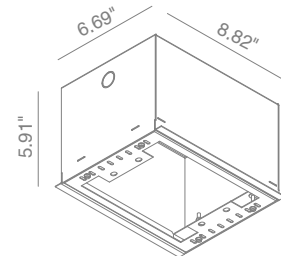

BEAM ANGLES

STANDARD (included) beam angle 12°