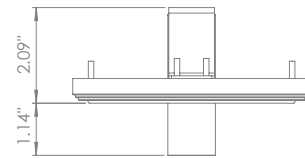

200CENT ROUND SEMI IP20 500LM CRI 92

2200°K	2700°K	3000°K	4000°K
REF N° 250 18 520	REF N° 250 18 920	REF N° 250 18 820	REF N° 250 18 720

5.9 W - 500LM - 2-Step MacAdam -

Serial wiring -

Requires remote LED driver - 700mA

Perfect beam 24° - Ultra low glare (UGR < 13)

INSTALLATION KIT

STANDARD (included) installation system for ceiling 0.35" - 0.47" - 0.59"

REF N° 200 99 025 installation system for gypsum ceiling 0.98"

REF N° 200 99 030 installation system for gypsum ceiling 1.18"