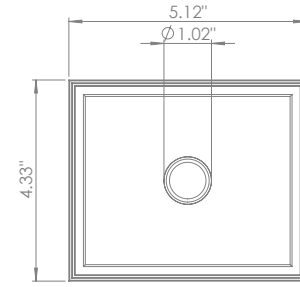

200CENT ROUND 250LM SEMI TRIMLESS IP20

INDOOR

Fix (not adjustable) 0° - 0°
□ 4.49" x 5.28" - h = 2.56"
Material : CALCYT® plaster

REF N° 200 BL CR

Black - Chrome

REF N° 200 BL BL

Black - Black

REF N° 200 WH BL

White - Black

REF N° 200 BL WH

Black - White

REF N° 200 WH WH

White - White

REF N° 200 BL GO

Black - Gold

REF N° 200 WH GO

White - Gold

REF N° 200 BL CO

Black - Copper

REF N° 200 WH CO

White - Copper

200CENT ROUND SEMI IP20 250LM CRI 92

2200°K	2700°K	3000°K	4000°K
REF N° 250 17 520	REF N° 250 17 920	REF N° 250 17 820	REF N° 250 17 720

3W - 250LM - 2-Step MacAdam -
Serial wiring -
Requires remote LED driver - 1050mA
Narrowbeam 12° - Ultra low glare (UGR < 13)

INSTALLATION KIT

STANDARD (included) installation system for ceiling 0.35" - 0.47" - 0.59"
REF N° 200 99 025 installation system for gypsum ceiling 0.98"
REF N° 200 99 030 installation system for gypsum ceiling 1.18"