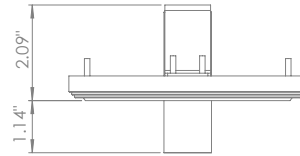

INSTALLATION KIT

STANDARD (included) installation system for ceiling 0.35" - 0.47" - 0.59"
REF N° 200 99 025 installation system for gypsum ceiling 0.98"
REF N° 200 99 030 installation system for gypsum ceiling 1.18"