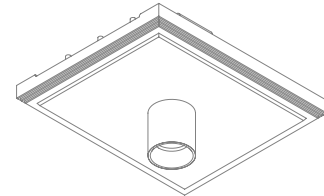

INSTALLATION KIT

STANDARD (included) installation system for ceiling 0.35" - 0.47" - 0.59"
REF N° 200 99 025 installation system for gypsum ceiling 0.98"
REF N° 200 99 030 installation system for gypsum ceiling 1.18"

BEAM ANGLES

STANDARD (included) beam angle 12°

200CENT ROUND 750LM SEMI TRIMLESS IP20

INDOOR

Fix (not adjustable) 0° - 0°
 4.49" x 5.28" - h = 2.56"
 Material : CALCYT® plaster

200CENT ROUND SEMI IP20 750LM CRI 92			
2400°K	2700°K	3000°K	4000°K
REF N° 250 19 520	REF N° 250 19 920	REF N° 250 19 820	REF N° 250 19 720
6.2 W - 750LM - 2-Step MacAdam - Serial wiring -  Requires remote LED driver - 250mA Standard beam angle 36°			