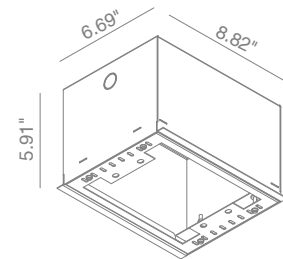

BEAM ANGLES

STANDARD (included) beam angle 24°