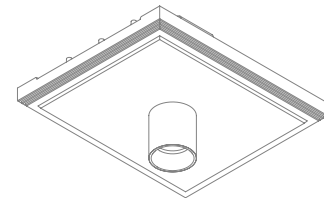

200CENT ROUND SEMI IP20 500LM CRI 92

2200°K	2700°K	3000°K	4000°K
REF N° 250 18 520	REF N° 250 18 920	REF N° 250 18 820	REF N° 250 18 720

5.9 W - 500LM - 2-Step MacAdam -

Serial wiring -

Requires remote LED driver - 700mA

Perfect beam 24° - Ultra low glare (UGR < 13)

INSTALLATION KIT

STANDARD (included) installation system for ceiling 0.35" - 0.47" - 0.59"

REF N° 200 99 025 installation system for gypsum ceiling 0.98"

REF N° 200 99 030 installation system for gypsum ceiling 1.18"