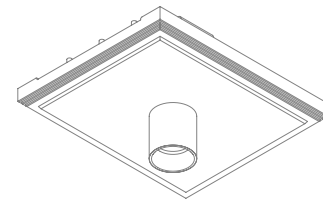

INSTALLATION KIT

STANDARD (included) installation system for ceiling 0.35" - 0.47" - 0.59"
REF N° 200 99 025 installation system for gypsum ceiling 0.98"
REF N° 200 99 030 installation system for gypsum ceiling 1.18"

BEAM ANGLES

STANDARD (included) beam angle 12°

200CENT ROUND 750LM SEMI TRIMLESS IP20

INDOOR

Fix (not adjustable) 0° - 0°
 4.49" x 5.28" - h = 2.56"
 Material : CALCYT® plaster

200CENT ROUND SEMI IP20 750LM CRI 92			
2400°K	2700°K	3000°K	4000°K
REF N° 250 19 520	REF N° 250 19 920	REF N° 250 19 820	REF N° 250 19 720
6.2 W - 750LM - 2-Step MacAdam - Serial wiring -  Requires remote LED driver - 250mA Standard beam angle 36°			

INSTALLATION KIT

- STANDARD** (included) installation system for ceiling 0.35" - 0.47" - 0.59"
- REF N° 200 99 025** installation system for gypsum ceiling 0.98"
- REF N° 200 99 030** installation system for gypsum ceiling 1.18"