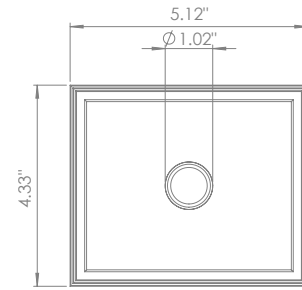

INSTALLATION KIT

STANDARD (included) installation system for ceiling 0.35" - 0.47" - 0.59"
REF N° 200 99 025 installation system for gypsum ceiling 0.98"
REF N° 200 99 030 installation system for gypsum ceiling 1.18"

BEAM ANGLES

STANDARD (included) beam angle 12°

200CENT ROUND 750LM SEMI TRIMLESS IP20

INDOOR

Fix (not adjustable) 0° - 0°
 4.49" x 5.28" - h = 2.56"
 Material : CALCYT® plaster

200CENT ROUND SEMI IP20 750LM CRI 92			
2400°K	2700°K	3000°K	4000°K
REF N° 250 19 520	REF N° 250 19 920	REF N° 250 19 820	REF N° 250 19 720
6.2 W - 750LM - 2-Step MacAdam - Serial wiring -  Requires remote LED driver - 250mA Standard beam angle 36°			

INSTALLATION KIT

- STANDARD** (included) installation system for ceiling 0.35" - 0.47" - 0.59"
- REF N° 200 99 025** installation system for gypsum ceiling 0.98"
- REF N° 200 99 030** installation system for gypsum ceiling 1.18"