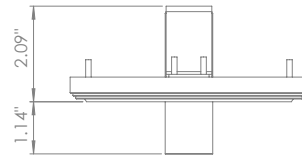

INSTALLATION KIT

STANDARD (included) installation system for ceiling 0.35" - 0.47" - 0.59"
REF N° 200 99 025 installation system for gypsum ceiling 0.98"
REF N° 200 99 030 installation system for gypsum ceiling 1.18"

BEAM ANGLES

STANDARD (included) beam angle 12°

200CENT ROUND 750LM SEMI TRIMLESS IP20

INDOOR

Fix (not adjustable) 0° - 0°
 4.49" x 5.28" - h = 2.56"
 Material : CALCYT® plaster

200CENT ROUND SEMI IP20 750LM CRI 92			
2400°K	2700°K	3000°K	4000°K
REF N° 250 19 520	REF N° 250 19 920	REF N° 250 19 820	REF N° 250 19 720
6.2 W - 750LM - 2-Step MacAdam - Serial wiring -  Requires remote LED driver - 250mA Standard beam angle 36°			