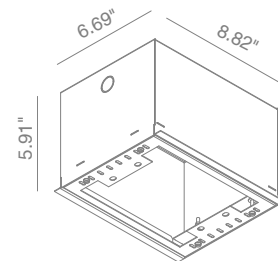

BEAM ANGLES

STANDARD (included) beam angle 36°