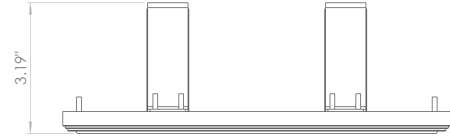

BEAM ANGLES

STANDARD (included) beam angle 36°

200CENT SQUARE 2 X 500LM TWIN FIX TRIMLESS IP20

INDOOR

Fix (not adjustable) 0° - 0°

4.49" x 9.61" - h = 3.54"

Material : CALCYT® plaster

REF N° 200 BLACK

Black

REF N° 200 WHITE

White

200CENT SQUARE TWIN IP20 2 X 500LM CRI 92

2200°K	2700°K	3000°K	4000°K
REF N° 525 28 530	REF N° 525 28 930	REF N° 525 28 830	REF N° 525 28 730

2 X 5.9W - 2 X 500lm - 2 Step MacAdam -
Serial wiring -  - 
Requires remote LED driver - 700mA
Perfect beam 24° - Ultra low glare (UGR < 13)