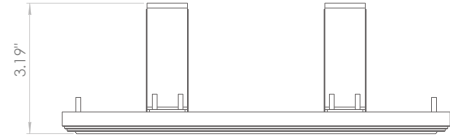

INSTALLATION KIT

STANDARD (included) installation system for ceiling 0.35" - 0.47" - 0.59"

REF N° 200 99 025 installation system for gypsum ceiling 0.98"

REF N° 200 99 030 installation system for gypsum ceiling 1.18"