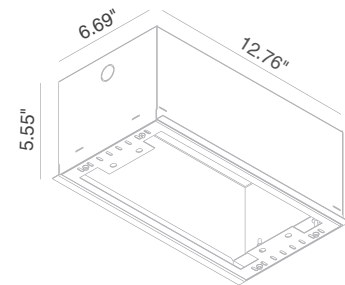

BEAM ANGLES

STANDARD (included) beam angle 12°