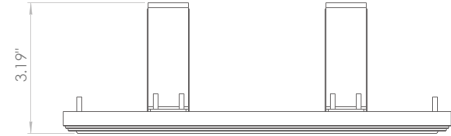

200CENT SQUARE 2 X 750LM TWIN FIX TRIMLESS IP20

INDOOR

Fix (not adjustable) 0° - 0°
 4.49" x 9.61" - h = 3.54"

Material : CALCYT® plaster

REF N° 200 BLACK

Black

REF N° 200 WHITE

White

200CENT SQUARE TWIN IP20 2 X 750LM CRI 92

2400°K	2700°K	3000°K	4000°K
REF N° 525 29 530	REF N° 525 29 930	REF N° 525 29 830	REF N° 525 29 730

2 x 6.2 W - 2 x 750lm - 2 Step MacAdam -
 Serial wiring -  - 
 Requires remote LED driver - 250mA
 Standard beam angle 36°

BEAM ANGLES

STANDARD (included) beam angle 36°

200CENT SQUARE 2 X 500LM TWIN FIX TRIMLESS IP20

INDOOR

Fix (not adjustable) 0° - 0°

4.49" x 9.61" - h = 3.54"

Material : CALCYT® plaster

REF N° 200 BLACK