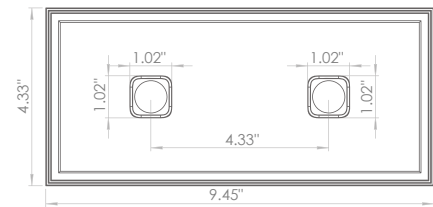

200CENT SQUARE 2 X 750LM TWIN FIX TRIMLESS IP20

INDOOR

Fix (not adjustable) 0° - 0°
 4.49" x 9.61" - h = 3.54"

Material : CALCYT® plaster

REF N° 200 BLACK

Black

REF N° 200 WHITE

White

BEAM ANGLES

STANDARD (included) beam angle 36°

200CENT SQUARE 2 X 500LM TWIN FIX TRIMLESS IP20

INDOOR

Fix (not adjustable) 0° - 0°

4.49" x 9.61" - h = 3.54"

Material : CALCYT® plaster

REF N° 200 BLACK

Black

REF N° 200 WHITE

White

200CENT SQUARE TWIN IP20 2 X 500LM CRI 92

2200°K	2700°K	3000°K	4000°K
REF N° 525 28 530	REF N° 525 28 930	REF N° 525 28 830	REF N° 525 28 730

2 X 5.9W - 2 X 500lm - 2 Step MacAdam -
Serial wiring -  - 
Requires remote LED driver - 700mA
Perfect beam 24° - Ultra low glare (UGR < 13)

BEAM ANGLES

STANDARD (included) beam angle 24°

200CENT SQUARE 2 X 250LM TWIN FIX TRIMLESS IP20

INDOOR

Fix (not adjustable) 0° - 0°
 4.49" x 9.61" - h = 3.54"

Material : CALCYT® plaster

REF N° 200 BLACK

Black