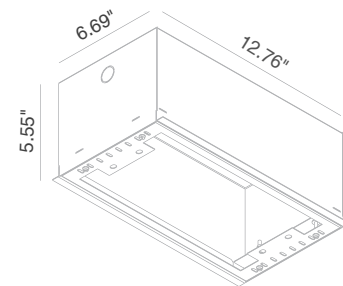

BEAM ANGLES

STANDARD (included) beam angle 24°