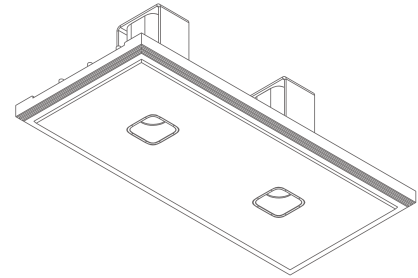

BEAM ANGLES

STANDARD (included) beam angle 36°

200CENT SQUARE 2 X 500LM TWIN FIX TRIMLESS IP20

INDOOR

Fix (not adjustable) 0° - 0°

4.49" x 9.61" - h = 3.54"

Material : CALCYT® plaster

REF N° 200 BLACK

Black

REF N° 200 WHITE

White

200CENT SQUARE TWIN IP20 2 X 500LM CRI 92

2200°K	2700°K	3000°K	4000°K
REF N° 525 28 530	REF N° 525 28 930	REF N° 525 28 830	REF N° 525 28 730

2 X 5.9W - 2 X 500lm - 2 Step MacAdam -
Serial wiring -  - 
Requires remote LED driver - 700mA
Perfect beam 24° - Ultra low glare (UGR < 13)

INSTALLATION KIT

STANDARD (included) installation system for ceiling 0.35" - 0.47" - 0.59"

REF N° 200 99 025 installation system for gypsum ceiling 0.98"

REF N° 200 99 030 installation system for gypsum ceiling 1.18"