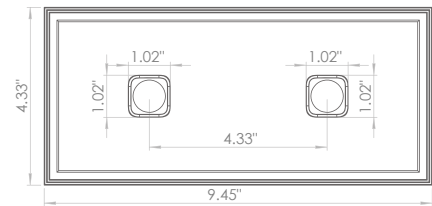

BEAM ANGLES

STANDARD (included) beam angle 36°

200CENT SQUARE 2 X 500LM TWIN FIX TRIMLESS IP20

INDOOR

Fix (not adjustable) 0° - 0°

4.49" x 9.61" - h = 3.54"

Material : CALCYT® plaster

REF N° 200 BLACK

INSTALLATION KIT

STANDARD (included) installation system for ceiling 0.35" - 0.47" - 0.59"

REF N° 200 99 025 installation system for gypsum ceiling 0.98"

REF N° 200 99 030 installation system for gypsum ceiling 1.18"

BEAM ANGLES

STANDARD (included) beam angle 24°

200CENT SQUARE 2 X 250LM TWIN FIX TRIMLESS IP20

INDOOR

Fix (not adjustable) 0° - 0°
 4.49" x 9.61" - h = 3.54"

Material : CALCYT® plaster

REF N° 200 BLACK

Black