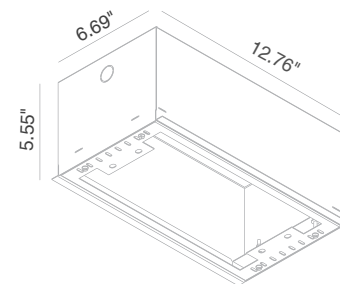

200CENT SQUARE 2 X 750LM TWIN FIX TRIMLESS IP20

INDOOR

Fix (not adjustable) 0° - 0°
 4.49" x 9.61" - h = 3.54"

Material : CALCYT® plaster

REF N° 200 BLACK

Black

REF N° 200 WHITE

White

200CENT SQUARE TWIN IP20 2 X 750LM CRI 92

2400°K	2700°K	3000°K	4000°K
REF N° 525 29 530	REF N° 525 29 930	REF N° 525 29 830	REF N° 525 29 730

2 x 6.2 W - 2 x 750lm - 2 Step MacAdam -
 Serial wiring -  - 
 Requires remote LED driver - 250mA
 Standard beam angle 36°

BEAM ANGLES

STANDARD (included) beam angle 36°

200CENT SQUARE 2 X 500LM TWIN FIX TRIMLESS IP20

INDOOR

Fix (not adjustable) 0° - 0°

4.49" x 9.61" - h = 3.54"

Material : CALCYT® plaster

REF N° 200 BLACK