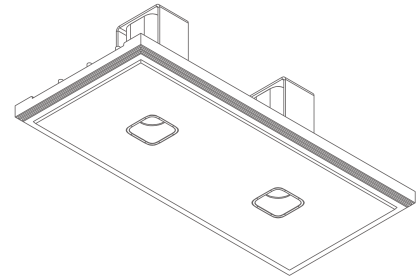

BEAM ANGLES

STANDARD (included) beam angle 24°

200CENT SQUARE 2 X 250LM TWIN FIX TRIMLESS IP20

INDOOR

Fix (not adjustable) 0° - 0°
 4.49" x 9.61" - h = 3.54"

Material : CALCYT® plaster

REF N° 200 BLACK

Black

REF N° 200 WHITE

White

200CENT SQUARE TWIN IP20 2 X 250LM CRI 92

2200°K	2700°K	3000°K	4000°K
REF N° 525 27 530	REF N° 525 27 930	REF N° 525 27 830	REF N° 525 27 730

2 X 3W - 2 X 250lm - 2 Step MacAdam -

Serial wiring -  - 

Requires remote LED driver - 1050mA
 Narrow beam 12° - Ultra low glare (UGR < 13)

INSTALLATION KIT

STANDARD (included) installation system for ceiling 0.35" - 0.47" - 0.59"

REF N° 200 99 025 installation system for gypsum ceiling 0.98"