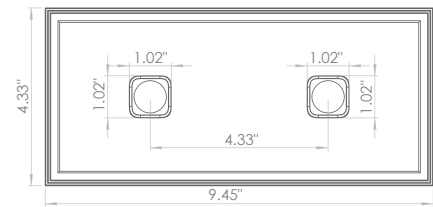

200CENT SQUARE 2 X 750LM TWIN FIX TRIMLESS IP20

INDOOR

Fix (not adjustable) 0° - 0°
 4.49" x 9.61" - h = 3.54"

Material : CALCYT® plaster

REF N° 200 BLACK

Black

REF N° 200 WHITE

White

200CENT SQUARE TWIN IP20 2 X 750LM CRI 92

2400°K	2700°K	3000°K	4000°K
REF N° 525 29 530	REF N° 525 29 930	REF N° 525 29 830	REF N° 525 29 730

2 x 6.2 W - 2 x 750lm - 2 Step MacAdam -
 Serial wiring -  - 
 Requires remote LED driver - 250mA
 Standard beam angle 36°

BEAM ANGLES

STANDARD (included) beam angle 36°

200CENT SQUARE 2 X 500LM TWIN FIX TRIMLESS IP20

INDOOR

Fix (not adjustable) 0° - 0°

4.49" x 9.61" - h = 3.54"

Material : CALCYT® plaster

REF N° 200 BLACK

BEAM ANGLES

STANDARD (included) beam angle 24°

200CENT SQUARE 2 X 250LM TWIN FIX TRIMLESS IP20

INDOOR

Fix (not adjustable) 0° - 0°
 4.49" x 9.61" - h = 3.54"

Material : CALCYT® plaster

REF N° 200 BLACK

Black