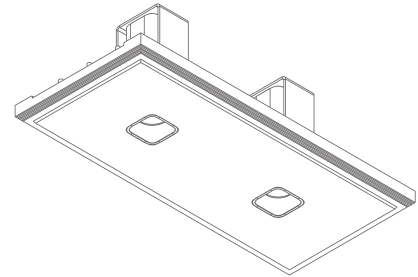

200CENT SQUARE 2 X 750LM TWIN FIX TRIMLESS IP20

INDOOR

Fix (not adjustable) 0° - 0°
 4.49" x 9.61" - h = 3.54"

Material : CALCYT® plaster

REF N° 200 BLACK

Black

REF N° 200 WHITE

White

200CENT SQUARE TWIN IP20 2 X 750LM CRI 92

2400°K	2700°K	3000°K	4000°K
REF N° 525 29 530	REF N° 525 29 930	REF N° 525 29 830	REF N° 525 29 730

2 x 6.2 W - 2 x 750lm - 2 Step MacAdam -
 Serial wiring -  - 
 Requires remote LED driver - 250mA
 Standard beam angle 36°

BEAM ANGLES

STANDARD (included) beam angle 36°

200CENT SQUARE 2 X 500LM TWIN FIX TRIMLESS IP20

INDOOR

Fix (not adjustable) 0° - 0°

4.49" x 9.61" - h = 3.54"

Material : CALCYT® plaster

REF N° 200 BLACK