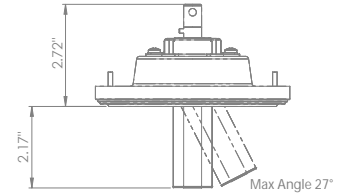

INSTALLATION KIT

STANDARD (included) installation system for ceiling 0.35" - 0.47" - 0.59"

REF N° 200 99 025 installation system for gypsum ceiling 0.98"

REF N° 200 99 030 installation system for gypsum ceiling 1.18"