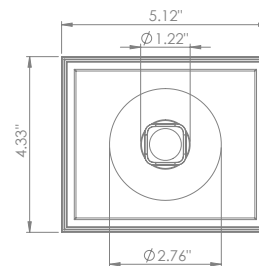

# 200CENT SQUARE 250LM SWING 30 TRIMLESS IP20

INDOOR

Adjustable 0° - 27°

4.49" x 5.28" - h = 2.76"

Material : CALCYT® plaster

## BEAM ANGLES

**STANDARD** (included) beam angle 12°

# 200CENT SQUARE 500LM SWING 30 TRIMLESS IP20

INDOOR

Adjustable 0° - 27°

4.49" x 5.28" - h = 2.76"

Material : CALCYT® plaster