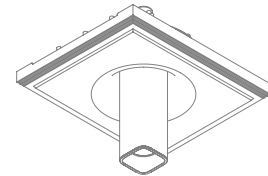

INSTALLATION KIT

STANDARD (included) installation system for ceiling 0.35" - 0.47" - 0.59"

REF N° 200 99 025 installation system for gypsum ceiling 0.98"

REF N° 200 99 030 installation system for gypsum ceiling 1.18"