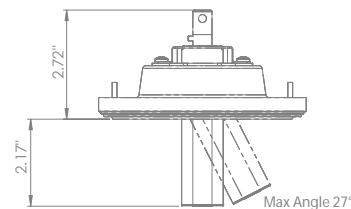

## BEAM ANGLES

**STANDARD** (included) beam angle 12°

# 200CENT SQUARE 500LM SWING 30 TRIMLESS IP20

INDOOR

Adjustable 0° - 27°

4.49" x 5.28" - h = 2.76"

Material : CALCYT® plaster