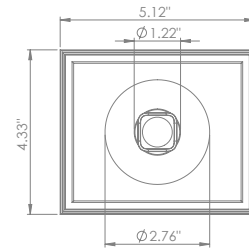

200CENT SQUARE SWING 30 750LM CRI 92

2400°K	2700°K	3000°K	4000°K
REF N° 561 29 530	REF N° 561 29 930	REF N° 561 29 830	REF N° 561 29 730

6.2 W - 750lm - 2 Step MacAdam -
Serial wiring - - -
Requires remote LED driver - 250 mA
Standard beam angle 36°

INSTALLATION KIT

STANDARD (included) installation system for ceiling 0.35" - 0.47" - 0.59"

REF N° 200 99 025 installation system for gypsum ceiling 0.98"

REF N° 200 99 030 installation system for gypsum ceiling 1.18"