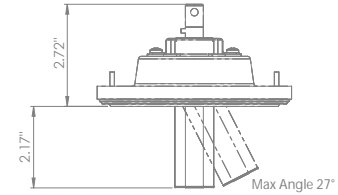

200CENT SQUARE SWING 30 750LM CRI 92

2400°K	2700°K	3000°K	4000°K
REF N° 561 29 530	REF N° 561 29 930	REF N° 561 29 830	REF N° 561 29 730

6.2 W - 750lm - 2 Step MacAdam -
Serial wiring - - -
Requires remote LED driver - 250 mA
Standard beam angle 36°

INSTALLATION KIT

STANDARD (included) installation system for ceiling 0.35" - 0.47" - 0.59"

REF N° 200 99 025 installation system for gypsum ceiling 0.98"

REF N° 200 99 030 installation system for gypsum ceiling 1.18"