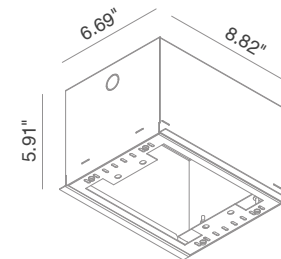

BEAM ANGLES

STANDARD (included) beam angle 36°