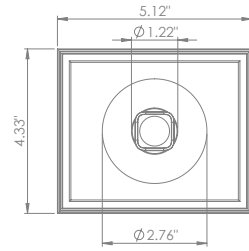

INSTALLATION KIT

STANDARD (included) installation system for ceiling 0.35" - 0.47" - 0.59"

REF N° 200 99 025 installation system for gypsum ceiling 0.98"

REF N° 200 99 030 installation system for gypsum ceiling 1.18"