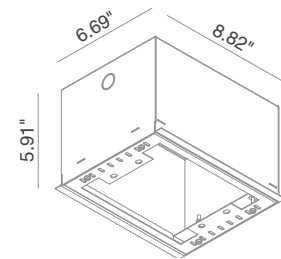

BEAM ANGLES

STANDARD (included) beam angle 12°