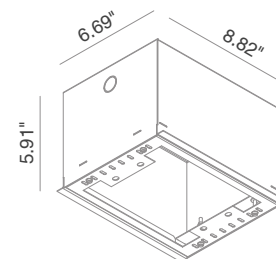

BEAM ANGLES

STANDARD (included) beam angle 24°

200CENT SQUARE SWING 30 500LM CRI 92

2200°K	2700°K	3000°K	4000°K
REF N° 561 28 530	REF N° 561 28 930	REF N° 561 28 830	REF N° 561 28 730

5.9 W - 500lm - 2 Step MacAdam -

Serial wiring - -

Requires remote LED driver - 700mA

Perfect beam 24° - Ultra low glare (UGR < 13)