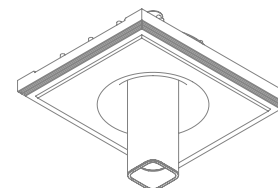

## INSTALLATION KIT

**STANDARD** (included) installation system for ceiling 0.35" - 0.47" - 0.59"

REF N° 200 99 025 installation system for gypsum ceiling 0.98"

REF N° 200 99 030 installation system for gypsum ceiling 1.18"

## BEAM ANGLES

**STANDARD** (included) beam angle 12°

# 200CENT SQUARE 500LM SWING 30 TRIMLESS IP20

INDOOR

Adjustable 0° - 27°

4.49" x 5.28" - h = 2.76"

Material : CALCYT® plaster