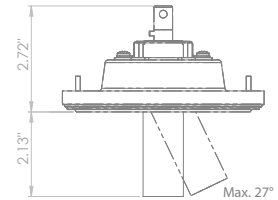

REF N° 200 99 030 installation system for gypsum ceiling 1.18"

BEAM ANGLES

STANDARD (included) beam angle 24°

200CENT ROUND 750LM SWING 30 TRIMLESS IP20

INDOOR

Adjustable 0° - 27°

4.49" x 5.28" - h = 2.76"

Material : CALCYT® plaster