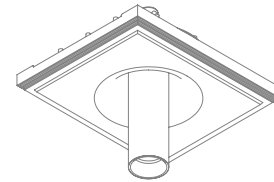

INSTALLATION KIT

STANDARD (included) installation system for ceiling 0.35" - 0.47" - 0.59"

REF N° 200 99 025 installation system for gypsum ceiling 0.98"

REF N° 200 99 030 installation system for gypsum ceiling 1.18"

BEAM ANGLES

STANDARD (included) beam angle 12°

200CENT ROUND 500LM SWING 30 TRIMLESS IP20

INDOOR

Adjustable 0° - 27°

4.49" x 5.28" - h = 2.76"

Material : CALCYT® plaster

REF N° 200 BL CR
Black - Chrome