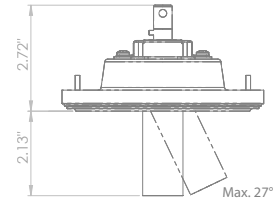

BEAM ANGLES

STANDARD (included) beam angle 12°

200CENT ROUND 500LM SWING 30 TRIMLESS IP20

INDOOR

Adjustable 0° - 27°

4.49" x 5.28" - h = 2.76"

Material : CALCYT® plaster

REF N° 200 BL CR
Black - Chrome