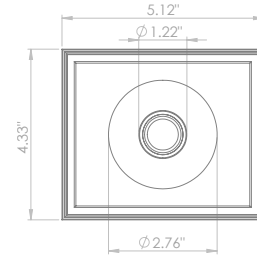

BEAM ANGLES

STANDARD (included) beam angle 12°

200CENT ROUND 500LM SWING 30 TRIMLESS IP20

INDOOR

Adjustable 0° - 27°

4.49" x 5.28" - h = 2.76"

Material : CALCYT® plaster

REF N° 200 BL CR
Black - Chrome