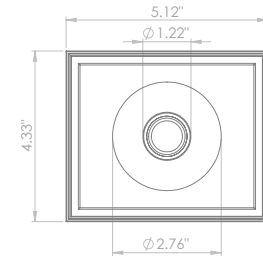

INSTALLATION KIT

STANDARD (included) installation system for ceiling 0.35" - 0.47" - 0.59"

REF N° 200 99 025 installation system for gypsum ceiling 0.98"

REF N° 200 99 030 installation system for gypsum ceiling 1.18"

BEAM ANGLES

STANDARD (included) beam angle 12°