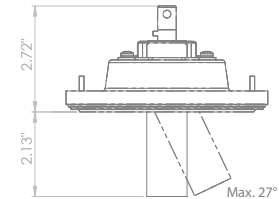

INSTALLATION KIT

STANDARD (included) installation system for ceiling 0.35" - 0.47" - 0.59"

REF N° 200 99 025 installation system for gypsum ceiling 0.98"

REF N° 200 99 030 installation system for gypsum ceiling 1.18"

BEAM ANGLES

STANDARD (included) beam angle 12°