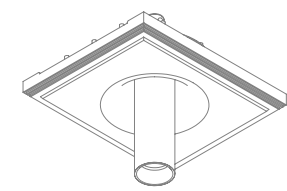

200CENT ROUND 250LM SWING 30 TRIMLESS IP20

INDOOR

Adjustable 0° - 27°

4.49" x 5.28" - h = 2.76"

Material : CALCYT® plaster

REF N° 200 BL CR
Black - Chrome

REF N° 200 BL BL
Black - Black

REF N° 200 WH BL
White - Black

INSTALLATION KIT

STANDARD (included) installation system for ceiling 0.35" - 0.47" - 0.59"

REF N° 200 99 025 installation system for gypsum ceiling 0.98"

REF N° 200 99 030 installation system for gypsum ceiling 1.18"

BEAM ANGLES

STANDARD (included) beam angle 12°

200CENT ROUND 500LM SWING 30 TRIMLESS IP20

INDOOR

Adjustable 0° - 27°

4.49" x 5.28" - h = 2.76"

Material : CALCYT® plaster

REF N° 200 BL CR
Black - Chrome