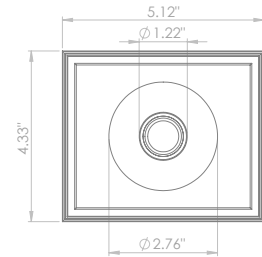

REF N° 200 99 030 installation system for gypsum ceiling 1.18"

BEAM ANGLES

STANDARD (included) beam angle 24°

200CENT ROUND 750LM SWING 30 TRIMLESS IP20

INDOOR

Adjustable 0° - 27°

4.49" x 5.28" - h = 2.76"

Material : CALCYT® plaster