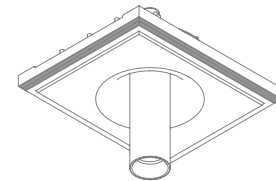

Requires remote LED driver - 700mA

Perfect beam 24° - Ultra low glare (UGR < 13)

INSTALLATION KIT

STANDARD (included) installation system for ceiling 0.35" - 0.47" - 0.59"

REF N° 200 99 025 installation system for gypsum ceiling 0.98"

REF N° 200 99 030 installation system for gypsum ceiling 1.18"

BEAM ANGLES

STANDARD (included) beam angle 24°

200CENT ROUND 750LM SWING 30 TRIMLESS IP20

INDOOR

Adjustable 0° - 27°

4.49" x 5.28" - h = 2.76"

Material : CALCYT® plaster