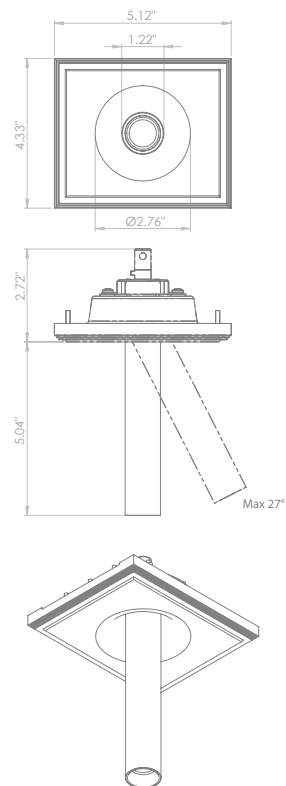

# 200CENT ROUND 250LM SWING 30 XL TRIMLESS IP20

INDOOR

Adjustable 0° - 27°

4.49" x 5.28" - h = 2.76"

Material : CALCYT® plaster

REF N° 200 BL CR  
Black - Chrome

REF N° 200 BL BL  
Black - Black

REF N° 200 WH BL  
White - Black

## INSTALLATION KIT

**STANDARD** (included) installation system for ceiling 0.35" - 0.47" - 0.59"

**REF N° 200 99 025** installation system for gypsum ceiling 0.98"

**REF N° 200 99 030** installation system for gypsum ceiling 1.18"

## BEAM ANGLES

**STANDARD** (included) beam angle 12°

# 200CENT ROUND 500LM SWING 30 XL TRIMLESS IP20

INDOOR

Adjustable 0° - 27°

4.49" x 5.28" - h = 2.76"

Material : CALCYT® plaster

REF N° 200 BL CR  
Black - Chrome

REF N° 200 BL BL  
Black - Black

REF N° 200 WH BL  
White - Black