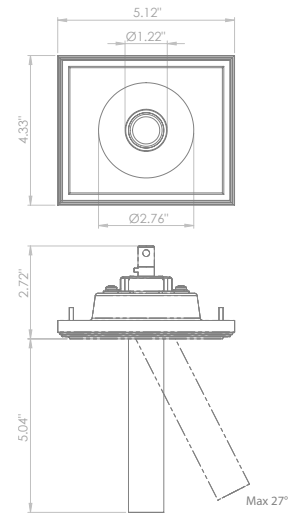

200CENT ROUND 750LM SWING 30 XL TRIMLESS IP20

INDOOR

Adjustable 0° - 27°

4.49" x 5.28" - h = 2.76"

Material : CALCYT® plaster

200CENT ROUND SWING 30 XL 750LM CRI 92			
2400°K	2700°K	3000°K	4000°K
REF N° 552 29 530	REF N° 552 29 930	REF N° 552 29 830	REF N° 552 29 730

6.2 W - 750LM - 2-Step MacAdam -
Serial wiring - -
Requires remote LED driver - 250mA
Standard beam angle 36°

INSTALLATION KIT

STANDARD (included) installation system for ceiling 0.35" - 0.47" - 0.59"

REF N° 200 99 025 installation system for gypsum ceiling 0.98"

REF N° 200 99 030 installation system for gypsum ceiling 1.18"

BEAM ANGLES

STANDARD (included) beam angle 36°