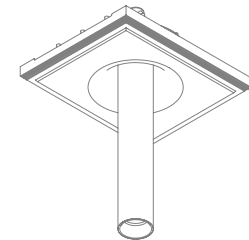

INSTALLATION KIT

STANDARD (included) installation system for ceiling 0.35" - 0.47" - 0.59"

REF N° 200 99 025 installation system for gypsum ceiling 0.98"

REF N° 200 99 030 installation system for gypsum ceiling 1.18"

BEAM ANGLES

STANDARD (included) beam angle 36°