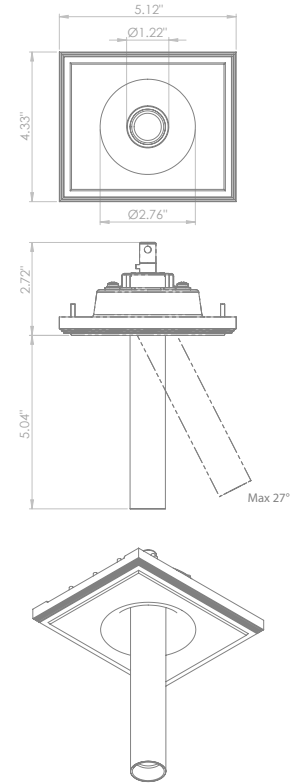

# 200CENT ROUND 250LM SWING 30 XL TRIMLESS IP20

INDOOR

Adjustable 0° - 27°

4.49" x 5.28" - h = 2.76"

Material : CALCYT® plaster

REF N° 200 BL CR  
Black - Chrome

REF N° 200 BL BL  
Black - Black

REF N° 200 WH BL  
White - Black

## INSTALLATION KIT

**STANDARD** (included) installation system for ceiling 0.35" - 0.47" - 0.59"

**REF N° 200 99 025** installation system for gypsum ceiling 0.98"

**REF N° 200 99 030** installation system for gypsum ceiling 1.18"

# 200CENT ROUND 500LM SWING 30 XL TRIMLESS IP20

INDOOR

Adjustable 0° - 27°

4.49" x 5.28" - h = 2.76"

Material : CALCYT® plaster

REF N° 200 BL CR  
Black - Chrome

REF N° 200 BL BL  
Black - Black

REF N° 200 WH BL  
White - Black