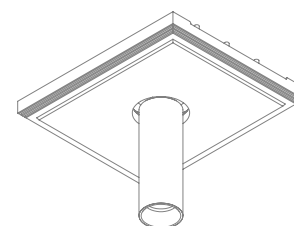

INSTALLATION KIT

STANDARD (included) installation system for ceiling 0.35" - 0.47" - 0.59"

REF N° 200 99 025 installation system for gypsum ceiling 0.98"

REF N° 200 99 030 installation system for gypsum ceiling 1.18"

BEAM ANGLES

STANDARD (included) beam angle 12°

200CENT ROUND 500LM SWING 70 TRIMLESS IP20

INDOOR

Adjustable 0° - 68°

4.49" x 5.28" - h = 1.97"

Material : CALCYT® plaster

INSTALLATION KIT

STANDARD (included) installation system for ceiling 0.35" - 0.47" - 0.59"

REF N° 200 99 025 installation system for gypsum ceiling 0.98"

REF N° 200 99 030 installation system for gypsum ceiling 1.18"

BEAM ANGLES