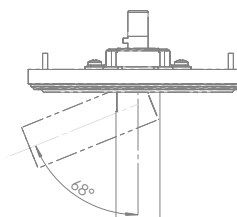

BEAM ANGLES

STANDARD (included) beam angle 12°

200CENT ROUND 500LM SWING 70 TRIMLESS IP20

INDOOR

Adjustable 0° - 68°

4.49" x 5.28" - h = 1.97"

Material : CALCYT® plaster

INSTALLATION KIT

STANDARD (included) installation system for ceiling 0.35" - 0.47" - 0.59"

REF N° 200 99 025 installation system for gypsum ceiling 0.98"

REF N° 200 99 030 installation system for gypsum ceiling 1.18"

BEAM ANGLES