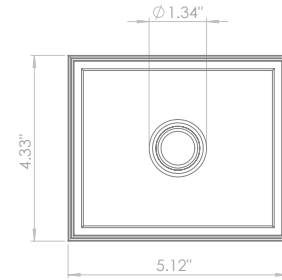

INSTALLATION KIT

STANDARD (included) installation system for ceiling 0.35" - 0.47" - 0.59"

REF N° 200 99 025 installation system for gypsum ceiling 0.98"

REF N° 200 99 030 installation system for gypsum ceiling 1.18"

BEAM ANGLES

STANDARD (included) beam angle 12°