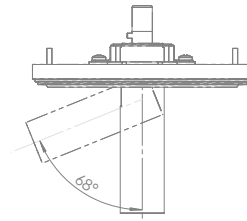

6.2W - 750LM - 2-Step MacAdam -
Serial wiring - -
Requires remote LED driver - 250mA
Standard beam angle 36°

INSTALLATION KIT

STANDARD (included) installation system for ceiling 0.35" - 0.47" - 0.59"

REF N° 200 99 025 installation system for gypsum ceiling 0.98"