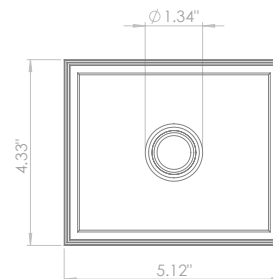

INSTALLATION KIT

STANDARD (included) installation system for ceiling 0.35" - 0.47" - 0.59"

REF N° 200 99 025 installation system for gypsum ceiling 0.98"

REF N° 200 99 030 installation system for gypsum ceiling 1.18"

BEAM ANGLES

STANDARD (included) beam angle 12°

200CENT ROUND 500LM SWING 70 TRIMLESS IP20

INDOOR

Adjustable 0° - 68°

4.49" x 5.28" - h = 1.97"

Material : CALCYT® plaster

INSTALLATION KIT

STANDARD (included) installation system for ceiling 0.35" - 0.47" - 0.59"

REF N° 200 99 025 installation system for gypsum ceiling 0.98"

REF N° 200 99 030 installation system for gypsum ceiling 1.18"

BEAM ANGLES