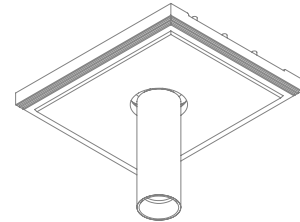

INSTALLATION KIT

STANDARD (included) installation system for ceiling 0.35" - 0.47" - 0.59"

REF N° 200 99 025 installation system for gypsum ceiling 0.98"

REF N° 200 99 030 installation system for gypsum ceiling 1.18"

BEAM ANGLES

STANDARD (included) beam angle 12°