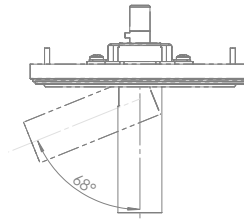

INSTALLATION KIT

STANDARD (included) installation system for ceiling 0.35" - 0.47" - 0.59"

REF N° 200 99 025 installation system for gypsum ceiling 0.98"

REF N° 200 99 030 installation system for gypsum ceiling 1.18"

BEAM ANGLES

STANDARD (included) beam angle 12°