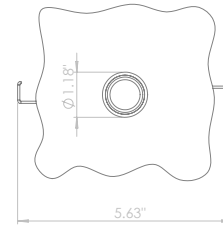

BEAM ANGLES

STANDARD (included) beam angle 12°

200CENT ROUND 500LM SWING 90 TRIM IP20

INDOOR

Adjustable 0° - 90°

☞ Ø1.06" - h = 2.76"

Material : Aluminum

200CENT ROUND SWING 90 500LM CRI 92

REF N° 200 BL CO
Black - Copper

REF N° 200 WH CO
White - Copper

INSTALLATION KIT

REF N° 680 01 027 standard holesaw Ø1.06"

BEAM ANGLES

STANDARD (included) beam angle 24°

200CENT ROUND 750LM SWING 90 TRIM IP20

INDOOR

Adjustable 0° - 90°

☞ Ø1.06" - h = 2.76"

Material : Aluminum

REF N° 200 BL CR
Black - Chrome

REF N° 200 BL BL
Black - Black

REF N° 200 WH BL
White - Black

REF N° 200 BL WH
Black - White