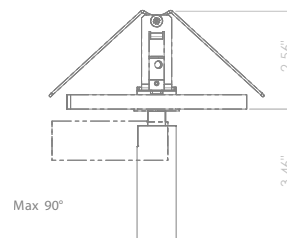

BEAM ANGLES

STANDARD (included) beam angle 12°

200CENT ROUND 500LM SWING 90 TRIM IP20

INDOOR

Adjustable 0° - 90°

☞ Ø1.06" - h = 2.76"

Material : Aluminum

200CENT ROUND SWING 90 500LM CRI 92