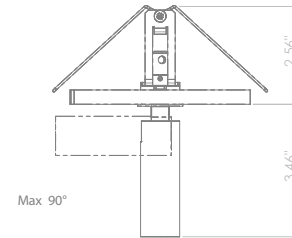

200CENT ROUND 250LM SWING 90 TRIM IP20

INDOOR

Adjustable 0° - 90°
 $\varnothing 1.06''$ - h = 2.76''
 Material : Aluminum

REF N° 200 BL CR
Black - Chrome

REF N° 200 BL BL
Black - Black

REF N° 200 WH BL
White - Black

BEAM ANGLES

STANDARD (included) beam angle 12°

200CENT ROUND 500LM SWING 90 TRIM IP20

INDOOR

Adjustable 0° - 90°

☞ Ø1.06" - h = 2.76"

Material : Aluminum

200CENT ROUND SWING 90 500LM CRI 92