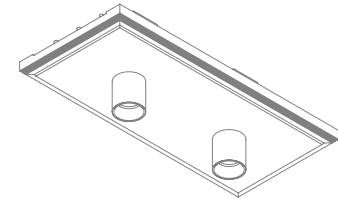

200CENT ROUND 2 X 500LM TWIN SEMI TRIMLESS IP20

INDOOR

Fix (not adjustable) 0° - 0°
 4.49" x 9.61" - h = 2.56"
 Material : CALCYT® plaster

Black - Chrome

200CENT ROUND TWIN IP20 2 X 500LM CRI 92			
2200°K	2700°K	3000°K	4000°K
REF N° 514 18 520	REF N° 514 18 920	REF N° 514 18 820	REF N° 514 18 720
2 X 5.9W - 2 X 500LM - 2-Step MacAdam - Serial wiring -  Requires remote LED driver - 700mA Perfect beam 24° - Ultra low glare (UGR < 13)			

INSTALLATION KIT

STANDARD (included) installation system for ceiling 0.35" - 0.47" - 0.59"
REF N° 200 99 025 installation system for gypsum ceiling 0.98"
REF N° 200 99 030 installation system for gypsum ceiling 1.18"

BEAM ANGLES

STANDARD (included) beam angle 24°

200CENT ROUND 2 X 250LM TWIN SEMI TRIMLESS IP20

INDOOR

Fix (not adjustable) 0° - 0°
 4.49" x 9.61" - h = 2.56"
 Material : CALCYT® plaster

Black - Chrome

200CENT ROUND TWIN IP20 2 X 250LM CRI 92