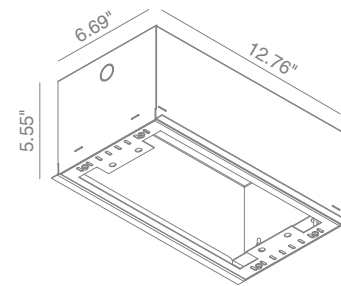

200CENT ROUND 2 X 500LM TWIN SEMI TRIMLESS IP20

INDOOR

Fix (not adjustable) 0° - 0°
 4.49" x 9.61" - h = 2.56"
 Material : CALCYT® plaster

Black - Chrome

200CENT ROUND TWIN IP20 2 X 500LM CRI 92			
2200°K	2700°K	3000°K	4000°K
REF N° 514 18 520	REF N° 514 18 920	REF N° 514 18 820	REF N° 514 18 720
2 X 5.9W - 2 X 500LM - 2-Step MacAdam - Serial wiring -  Requires remote LED driver - 700mA Perfect beam 24° - Ultra low glare (UGR < 13)			

BEAM ANGLES

STANDARD (included) beam angle 24°

200CENT ROUND 2 X 250LM TWIN SEMI TRIMLESS IP20

INDOOR

Fix (not adjustable) 0° - 0°
 4.49" x 9.61" - h = 2.56"
 Material : CALCYT® plaster

Black - Chrome

200CENT ROUND TWIN IP20 2 X 250LM CRI 92