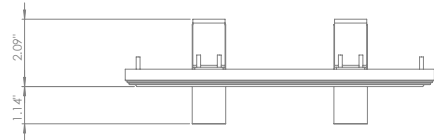

200CENT ROUND 2 X 750LM TWIN SEMI TRIMLESS IP20

INDOOR

Fix (not adjustable) 0° - 0°

□ 4.49" x 9.61" - h = 2.56"

Material : CALCYT® plaster

Black - Chrome

Black - Black

White - Black

Black - White

White - White

Black - Gold

White - Gold

Black - Copper

White - Copper

200CENT ROUND TWIN IP20 2 X 750LM CRI 92

2400°K   2700°K   3000°K   4000°K

REF N°	REF N°	REF N°	REF N°
514 19 520	514 19 920	514 19 820	514 19 720

2 x 6.2 W - 2 x 750LM - 2-Step MacAdam -

Serial wiring -

Requires remote LED driver - 250mA

Standard beam angle 36°

INSTALLATION KIT

STANDARD (included) installation system for ceiling 0.35" - 0.47" - 0.59"

REF N° 200 99 025 installation system for gypsum ceiling 0.98"

REF N° 200 99 030 installation system for gypsum ceiling 1.18"