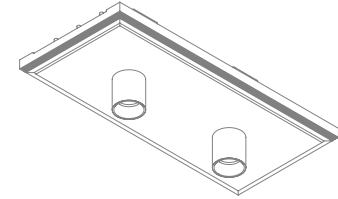

200CENT ROUND 2 X 500LM TWIN SEMI TRIMLESS IP20

INDOOR

Fix (not adjustable) 0° - 0°
 4.49" x 9.61" - h = 2.56"
 Material : CALCYT® plaster

Black - Chrome

200CENT ROUND TWIN IP20 2 X 500LM CRI 92			
2200°K	2700°K	3000°K	4000°K
REF N° 514 18 520	REF N° 514 18 920	REF N° 514 18 820	REF N° 514 18 720
2 X 5.9W - 2 X 500LM - 2-Step MacAdam - Serial wiring -  Requires remote LED driver - 700mA Perfect beam 24° - Ultra low glare (UGR < 13)			

BEAM ANGLES

STANDARD (included) beam angle 24°

200CENT ROUND 2 X 250LM TWIN SEMI TRIMLESS IP20

INDOOR

Fix (not adjustable) 0° - 0°
 4.49" x 9.61" - h = 2.56"
 Material : CALCYT® plaster

Black - Chrome

200CENT ROUND TWIN IP20 2 X 250LM CRI 92