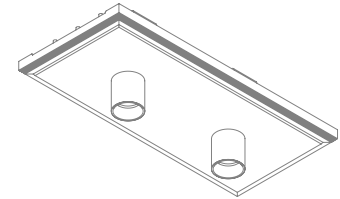

200CENT ROUND 2 X 750LM TWIN SEMI TRIMLESS IP20

INDOOR

Fix (not adjustable) 0° - 0°

□ 4.49" x 9.61" - h = 2.56"

Material : CALCYT® plaster

Black - Chrome

Black - Black

White - Black

Black - White

White - White

Black - Gold

White - Gold

Black - Copper

White - Copper

200CENT ROUND TWIN IP20 2 X 750LM CRI 92

2400°K   2700°K   3000°K   4000°K

REF N°	REF N°	REF N°	REF N°
514 19 520	514 19 920	514 19 820	514 19 720

2 x 6.2 W - 2 x 750LM - 2-Step MacAdam -

Serial wiring -

Requires remote LED driver - 250mA

Standard beam angle 36°

INSTALLATION KIT

STANDARD (included) installation system for ceiling 0.35" - 0.47" - 0.59"

REF N° 200 99 025 installation system for gypsum ceiling 0.98"

REF N° 200 99 030 installation system for gypsum ceiling 1.18"