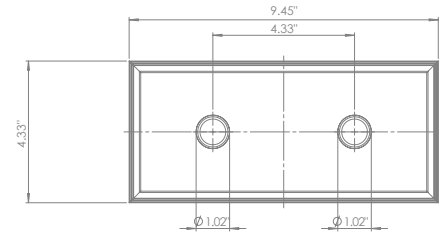

INSTALLATION KIT

STANDARD (included) installation system for ceiling 0.35" - 0.47" - 0.59"
REF N° 200 99 025 installation system for gypsum ceiling 0.98"
REF N° 200 99 030 installation system for gypsum ceiling 1.18"

BEAM ANGLES

STANDARD (included) beam angle 24°

200CENT ROUND 2 X 250LM TWIN SEMI TRIMLESS IP20

INDOOR

Fix (not adjustable) 0° - 0°
 4.49" x 9.61" - h = 2.56"
 Material : CALCYT® plaster

Black - Chrome

200CENT ROUND TWIN IP20 2 X 250LM CRI 92