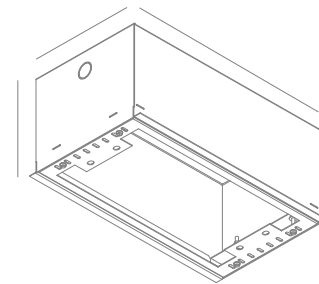

INSTALLATION KIT

STANDARD (included) installation system for ceiling 0.35" - 0.47" - 0.59"
REF N° 200 99 025 installation system for gypsum ceiling 0.98"
REF N° 200 99 030 installation system for gypsum ceiling 1.18"