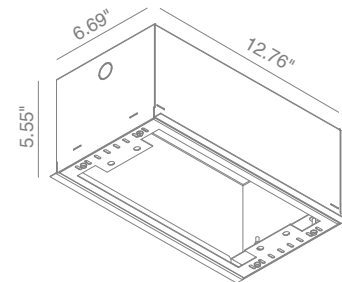

BEAM ANGLES

STANDARD (included) beam angle 36°