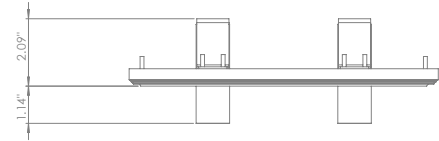

200CENT ROUND 2 X 500LM TWIN SEMI TRIMLESS IP20

INDOOR

Fix (not adjustable) 0° - 0°
 4.49" x 9.61" - h = 2.56"
 Material : CALCYT® plaster

Black - Chrome

200CENT ROUND TWIN IP20 2 X 500LM CRI 92			
2200°K	2700°K	3000°K	4000°K
REF N° 514 18 520	REF N° 514 18 920	REF N° 514 18 820	REF N° 514 18 720
2 X 5.9W - 2 X 500LM - 2-Step MacAdam - Serial wiring -  Requires remote LED driver - 700mA Perfect beam 24° - Ultra low glare (UGR < 13)			

INSTALLATION KIT

STANDARD (included) installation system for ceiling 0.35" - 0.47" - 0.59"
REF N° 200 99 025 installation system for gypsum ceiling 0.98"
REF N° 200 99 030 installation system for gypsum ceiling 1.18"

BEAM ANGLES

STANDARD (included) beam angle 24°

200CENT ROUND 2 X 250LM TWIN SEMI TRIMLESS IP20

INDOOR

Fix (not adjustable) 0° - 0°
 4.49" x 9.61" - h = 2.56"
 Material : CALCYT® plaster

Black - Chrome

200CENT ROUND TWIN IP20 2 X 250LM CRI 92