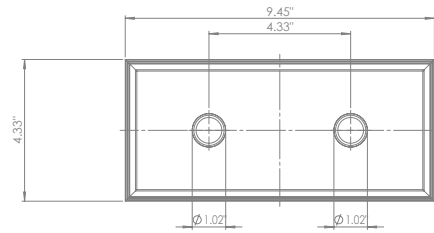

200CENT ROUND 2 X 750LM TWIN SEMI TRIMLESS IP20

INDOOR

Fix (not adjustable) 0° - 0°

□ 4.49" x 9.61" - h = 2.56"

Material : CALCYT® plaster

Black - Chrome

Black - Black

White - Black

Black - White

White - White

Black - Gold

White - Gold

Black - Copper

White - Copper

200CENT ROUND TWIN IP20 2 X 750LM CRI 92

2400°K   2700°K   3000°K   4000°K

REF N°	REF N°	REF N°	REF N°
514 19 520	514 19 920	514 19 820	514 19 720

2 x 6.2 W - 2 x 750LM - 2-Step MacAdam -

Serial wiring -

Requires remote LED driver - 250mA

Standard beam angle 36°

INSTALLATION KIT

STANDARD (included) installation system for ceiling 0.35" - 0.47" - 0.59"

REF N° 200 99 025 installation system for gypsum ceiling 0.98"

REF N° 200 99 030 installation system for gypsum ceiling 1.18"