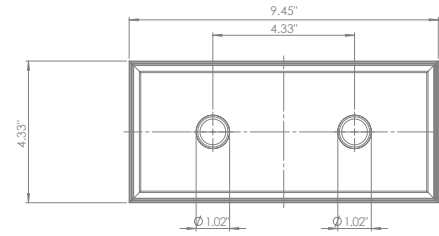

200CENT ROUND 2 X 500LM TWIN SEMI TRIMLESS IP20

INDOOR

Fix (not adjustable) 0° - 0°
 4.49" x 9.61" - h = 2.56"
 Material : CALCYT® plaster

Black - Chrome

200CENT ROUND TWIN IP20 2 X 500LM CRI 92			
2200°K	2700°K	3000°K	4000°K
REF N° 514 18 520	REF N° 514 18 920	REF N° 514 18 820	REF N° 514 18 720
2 X 5.9W - 2 X 500LM - 2-Step MacAdam - Serial wiring -  Requires remote LED driver - 700mA Perfect beam 24° - Ultra low glare (UGR < 13)			

BEAM ANGLES

STANDARD (included) beam angle 24°

200CENT ROUND 2 X 250LM TWIN SEMI TRIMLESS IP20

INDOOR

Fix (not adjustable) 0° - 0°
 4.49" x 9.61" - h = 2.56"
 Material : CALCYT® plaster

Black - Chrome

200CENT ROUND TWIN IP20 2 X 250LM CRI 92