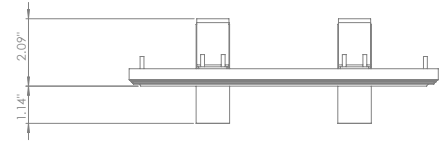

200CENT ROUND 2 X 500LM TWIN SEMI TRIMLESS IP20

INDOOR

Fix (not adjustable) 0° - 0°
 4.49" x 9.61" - h = 2.56"
 Material : CALCYT® plaster

Black - Chrome

200CENT ROUND TWIN IP20 2 X 500LM CRI 92			
2200°K	2700°K	3000°K	4000°K
REF N° 514 18 520	REF N° 514 18 920	REF N° 514 18 820	REF N° 514 18 720
2 X 5.9W - 2 X 500LM - 2-Step MacAdam - Serial wiring -  Requires remote LED driver - 700mA Perfect beam 24° - Ultra low glare (UGR < 13)			

BEAM ANGLES

STANDARD (included) beam angle 24°

200CENT ROUND 2 X 250LM TWIN SEMI TRIMLESS IP20

INDOOR

Fix (not adjustable) 0° - 0°
 4.49" x 9.61" - h = 2.56"
 Material : CALCYT® plaster

Black - Chrome

200CENT ROUND TWIN IP20 2 X 250LM CRI 92