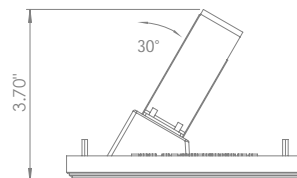

BEAM ANGLES

STANDARD (included) beam angle 24°

200CENT ROUND 750LM W30 FIX TRIMLESS IP20

INDOOR

Fix (not adjustable) Asymmetric 30°

□ 4.49" x 5.28" - h = 4.13"

Material : CALCYT® plaster

REF N° 200 BLACK