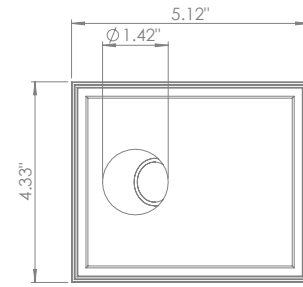

INSTALLATION KIT

STANDARD (included) installation system for ceiling 0.35" - 0.47" - 0.59"

REF N° 200 99 025 installation system for gypsum ceiling 0.98"

REF N° 200 99 030 installation system for gypsum ceiling 1.18"

BEAM ANGLES

STANDARD (included) beam angle 24°