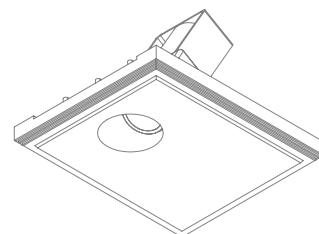

INSTALLATION KIT

STANDARD (included) installation system for ceiling 0.35" - 0.47" - 0.59"

REF N° 200 99 025 installation system for gypsum ceiling 0.98"

REF N° 200 99 030 installation system for gypsum ceiling 1.18"

BEAM ANGLES

STANDARD (included) beam angle 24°

200CENT ROUND 750LM W30 FIX TRIMLESS IP20

INDOOR

Fix (not adjustable) Asymmetric 30°

□ 4.49" x 5.28" - h = 4.13"

Material : CALCYT® plaster

REF N° 200 BLACK