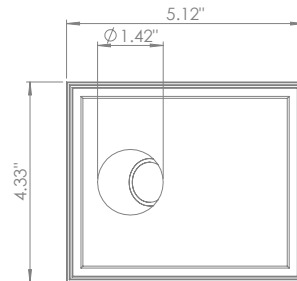

BEAM ANGLES

STANDARD (included) beam angle 12°

200CENT ROUND 500LM W30 FIX TRIMLESS IP20

INDOOR

Fix (not adjustable) Asymmetric 30°

□ 4.49" x 5.28" - h = 4.13"

Material : CALCYT® plaster

REF N° 200 BLACK

INSTALLATION KIT

STANDARD (included) installation system for ceiling 0.35" - 0.47" - 0.59"

REF N° 200 99 025 installation system for gypsum ceiling 0.98"

REF N° 200 99 030 installation system for gypsum ceiling 1.18"

BEAM ANGLES

STANDARD (included) beam angle 24°

200CENT ROUND 750LM W30 FIX TRIMLESS IP20

INDOOR

Fix (not adjustable) Asymmetric 30°

□ 4.49" x 5.28" - h = 4.13"

Material : CALCYT® plaster

REF N° 200 BLACK