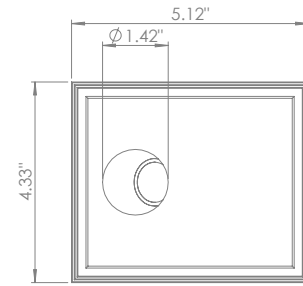

INSTALLATION KIT

STANDARD (included) installation system for ceiling 0.35" - 0.47" - 0.59"

REF N° 200 99 025 installation system for gypsum ceiling 0.98"

REF N° 200 99 030 installation system for gypsum ceiling 1.18"

BEAM ANGLES

STANDARD (included) beam angle 12°