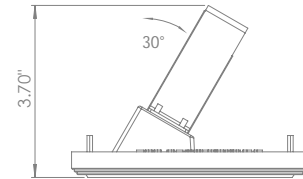

INSTALLATION KIT

STANDARD (included) installation system for ceiling 0.35" - 0.47" - 0.59"

REF N° 200 99 025 installation system for gypsum ceiling 0.98"

REF N° 200 99 030 installation system for gypsum ceiling 1.18"

BEAM ANGLES

STANDARD (included) beam angle 12°