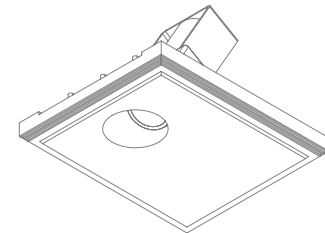

INSTALLATION KIT

STANDARD (included) installation system for ceiling 0.35" - 0.47" - 0.59"

REF N° 200 99 025 installation system for gypsum ceiling 0.98"

REF N° 200 99 030 installation system for gypsum ceiling 1.18"

BEAM ANGLES

STANDARD (included) beam angle 24°