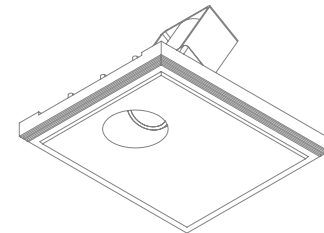

200CENT ROUND 250LM W30 FIX TRIMLESS IP20

INDOOR

Fix (not adjustable) Asymmetric 30°

□ 4.49" x 5.28" - h = 4.13"

Material : CALCYT® plaster

REF N° 200 BLACK

Black

REF N° 200 WHITE

INSTALLATION KIT

STANDARD (included) installation system for ceiling 0.35" - 0.47" - 0.59"

REF N° 200 99 025 installation system for gypsum ceiling 0.98"

REF N° 200 99 030 installation system for gypsum ceiling 1.18"