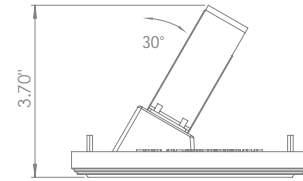

INSTALLATION KIT

STANDARD (included) installation system for ceiling 0.35" - 0.47" - 0.59"

REF N° 200 99 025 installation system for gypsum ceiling 0.98"

REF N° 200 99 030 installation system for gypsum ceiling 1.18"

BEAM ANGLES

STANDARD (included) beam angle 24°