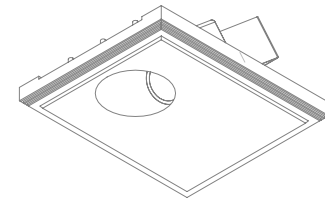

200CENT ROUND 250LM W50 FIX TRIMLESS IP20

INDOOR

Fix (not adjustable) Asymmetric 50°

□ 4.49" x 5.28" - h = 3.54"

Material : CALCYT® plaster

REF N° 200 BLACK

Black

REF N° 200 WHITE