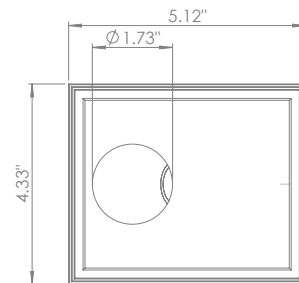

BEAM ANGLES

STANDARD (included) beam angle 12°

200CENT ROUND 500LM W50 FIX TRIMLESS IP20

INDOOR

Fix (not adjustable) Asymmetric 50°

□ ▽ 4.49" x 5.28" - h = 3.54"

Material : CALCYT® plaster

REF N° 200 BLACK

BEAM ANGLES

STANDARD (included) beam angle 24

200CENT ROUND 750LM W50 FIX TRIMLESS IP20

INDOOR

Fix (not adjustable) Asymmetric 50°

□ 4.49" x 5.28" - h = 3.54"

Material : CALCYT® plaster

REF N° 200 BLACK