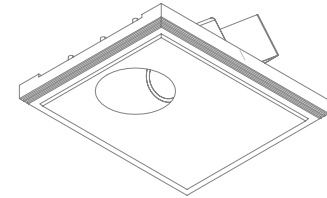

INSTALLATION KIT

STANDARD (included) installation system for ceiling 0.35" - 0.47" - 0.59"

REF N° 200 99 025 installation system for gypsum ceiling 0.98"

REF N° 200 99 030 installation system for gypsum ceiling 1.18"

BEAM ANGLES

STANDARD (included) beam angle 12°

200CENT ROUND 500LM W50 FIX TRIMLESS IP20

INDOOR

Fix (not adjustable) Asymmetric 50°

□ ▽ 4.49" x 5.28" - h = 3.54"

Material : CALCYT® plaster

REF N° 200 BLACK