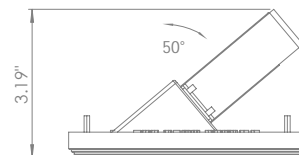

BEAM ANGLES

STANDARD (included) beam angle 24

200CENT ROUND 750LM W50 FIX TRIMLESS IP20

INDOOR

Fix (not adjustable) Asymmetric 50°

□ 4.49" x 5.28" - h = 3.54"

Material : CALCYT® plaster

REF N° 200 BLACK