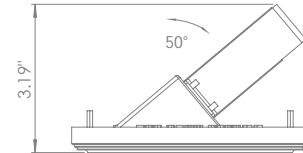

200CENT ROUND 250LM W50 FIX TRIMLESS IP20

INDOOR

Fix (not adjustable) Asymmetric 50°

□ 4.49" x 5.28" - h = 3.54"

Material : CALCYT® plaster

REF N° 200 BLACK

Black

REF N° 200 WHITE