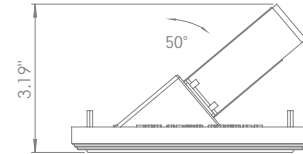

BEAM ANGLES

STANDARD (included) beam angle 12°

200CENT ROUND 500LM W50 FIX TRIMLESS IP20

INDOOR

Fix (not adjustable) Asymmetric 50°

□ ▽ 4.49" x 5.28" - h = 3.54"

Material : CALCYT® plaster

REF N° 200 BLACK