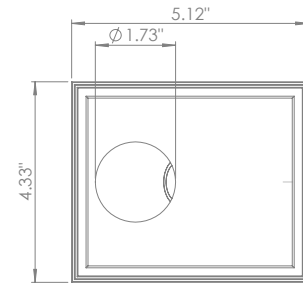

200CENT ROUND 250LM W50 FIX TRIMLESS IP20

INDOOR

Fix (not adjustable) Asymmetric 50°

□ 4.49" x 5.28" - h = 3.54"

Material : CALCYT® plaster

REF N° 200 BLACK

Black

REF N° 200 WHITE

BEAM ANGLES

STANDARD (included) beam angle 12°

200CENT ROUND 500LM W50 FIX TRIMLESS IP20

INDOOR

Fix (not adjustable) Asymmetric 50°

□ ▽ 4.49" x 5.28" - h = 3.54"

Material : CALCYT® plaster

REF N° 200 BLACK