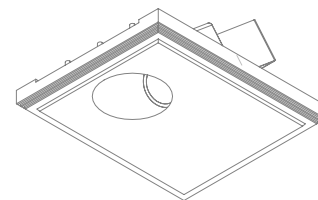

INSTALLATION KIT

STANDARD (included) installation system for ceiling 0.35" - 0.47" - 0.59"

REF N° 200 99 025 installation system for gypsum ceiling 0.98"

REF N° 200 99 030 installation system for gypsum ceiling 1.18"

BEAM ANGLES

STANDARD (included) beam angle 24

200CENT ROUND 750LM W50 FIX TRIMLESS IP20

INDOOR

Fix (not adjustable) Asymmetric 50°

□ 4.49" x 5.28" - h = 3.54"

Material : CALCYT® plaster

REF N° 200 BLACK