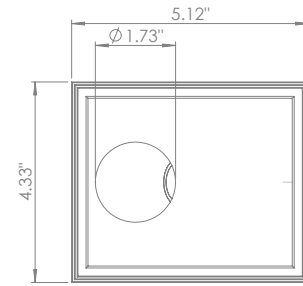

200CENT ROUND 250LM W50 FIX TRIMLESS IP20

INDOOR

Fix (not adjustable) Asymmetric 50°

□ 4.49" x 5.28" - h = 3.54"

Material : CALCYT® plaster

REF N° 200 BLACK

Black

REF N° 200 WHITE

BEAM ANGLES

STANDARD (included) beam angle 12°

200CENT ROUND 500LM W50 FIX TRIMLESS IP20

INDOOR

Fix (not adjustable) Asymmetric 50°

□ ▽ 4.49" x 5.28" - h = 3.54"

Material : CALCYT® plaster

REF N° 200 BLACK

BEAM ANGLES

STANDARD (included) beam angle 24

200CENT ROUND 750LM W50 FIX TRIMLESS IP20

INDOOR

Fix (not adjustable) Asymmetric 50°

□ 4.49" x 5.28" - h = 3.54"

Material : CALCYT® plaster

REF N° 200 BLACK