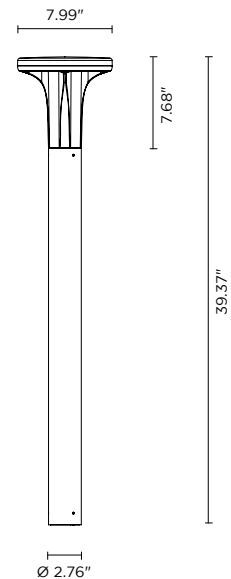

# ALDER 1000

Alder 1000 is a 39.4" bollard for outdoor installation with a radial 360° light distribution with an integral driver. Alder comes in 3 different heights, each available in 2 color temperatures and 3 standard finishes. Dark Sky compliant for output below 80°.

## TECHNICAL DATA

<b>Wattage / Input</b>	20W (120VAC)
<b>Power Supply</b>	Integral 0-10V Dimming
<b>Construction</b>	Head/Pole: Extruded Copper-free Aluminum Lens: Tempered Safety Glass Cable Length: 4.92' included
<b>CCT</b>	3000K, 4000K
<b>BUG Rating</b>	B1-U1-G1 (3000K)
<b>Delivered Lumens</b>	1600 lm (3000K) Dark Sky compliant, output below 80°
<b>Efficacy</b>	80 lm/W
<b>Optics</b>	Radial 360°
<b>Finishes</b>	Textured Gray, Anthracite Gray, Matte Black (on request)
<b>Fixture Dimensions</b>	8.0" head x Ø2.76" base x 39.4" h
<b>Fixture Weight</b>	10.58 lbs
<b>LED Source</b>	24 CREE "XH-G" LED
<b>IP Rating</b>	IP66
<b>IK Rating</b>	IK09

Fixture Dimensions:

## PHOTOMETRIC DATA

Note: All photometry is 3000K

Maximum Candela = 384

PHOTOMETRIC FILENAME : ALDER 1000 - 602203P 3000K 20W.IES

Job Name/Date:

Fixture Type Designation: