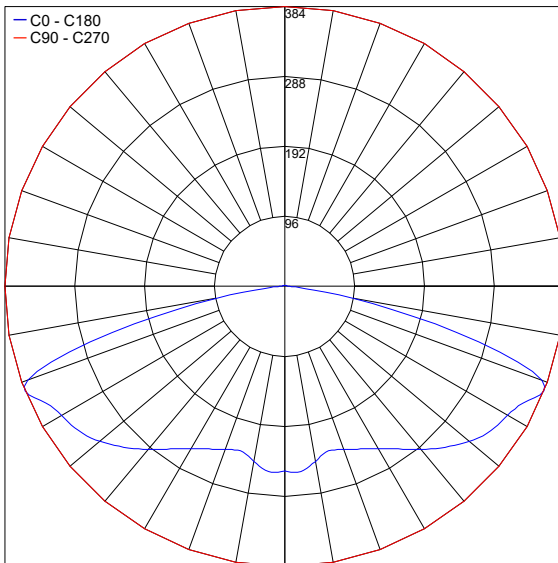

## PHOTOMETRIC DATA

Note: All photometry is 3000K

Maximum Candela = 384

PHOTOMETRIC FILENAME : ALDER 1000 - 602203P 3000K 20W.IES

Job Name/Date:

Fixture Type Designation: