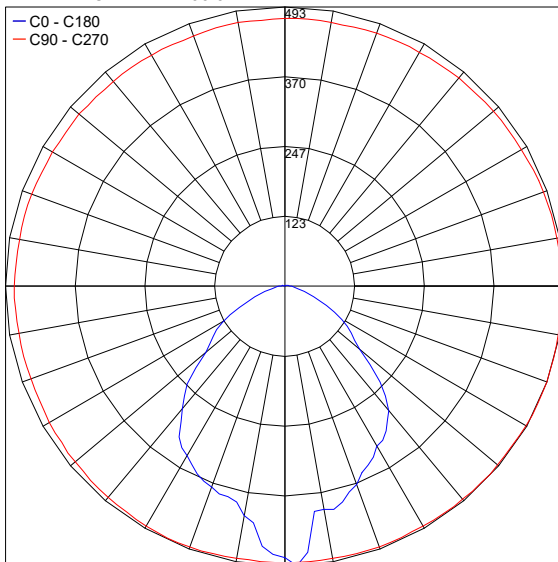

TECHNICAL DATA

Wattage / Input	20W (120VAC)
Power Supply	Integral 0-10V Dimming
Construction	Head/Pole: Extruded Copper-free Aluminum Lens: Tempered Safety Glass Cable Length: 4.92' included
CCT	3000K, 4000K
BUG Rating	B1-U1-G0
Delivered Lumens	1600 lm (3000K)
Efficacy	80 lm/W
Optics	Radial 360°
Finishes	Textured Gray, Anthracite Gray, Matte Black (on request)
Fixture Dimensions	8.0" head x Ø2.76" base x 15.75" h
Fixture Weight	6.61 lbs
LED Source	24 CREE "XH-G" LED
IP Rating	IP66
IK Rating	IK09

Fixture Dimensions:

ORDERING INFORMATION

Example: 602201P-30K-360-AG. Accessories ordered separately.

602201P	-		-	360	
Model No.	CCT	Optics	Finish		
602201P	30K - 3000K 40K - 4000K	360 - 360°	TG - Textured Gray AG - Anthracite Gray MB - Matte Black (on request)		

Job Name/Date:

Fixture Type Designation:

ACCESSORIES

Installation

AC065
Anchorage Unit

PHOTOMETRIC DATA

Note: All photometry is 3000K

Maximum Candela = 493.3