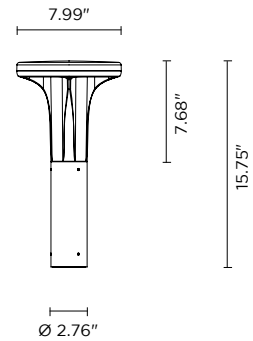

ALDER 400

Alder 400 is a 15.75" bollard for outdoor installation with a radial 360° light distribution with an integral driver. Alder comes in 3 different heights, each available in 2 color temperatures and 3 standard finishes.

TECHNICAL DATA

Wattage / Input	20W (120VAC)
Power Supply	Integral 0-10V Dimming
Construction	Head/Pole: Extruded Copper-free Aluminum Lens: Tempered Safety Glass Cable Length: 4.92' included
CCT	3000K, 4000K
BUG Rating	B1-U1-G0
Delivered Lumens	1600 lm (3000K)
Efficacy	80 lm/W
Optics	Radial 360°
Finishes	Textured Gray, Anthracite Gray, Matte Black (on request)
Fixture Dimensions	8.0" head x Ø2.76" base x 15.75" h
Fixture Weight	6.61 lbs
LED Source	24 CREE "XH-G" LED
IP Rating	IP66
IK Rating	IK09

Fixture Dimensions:

ORDERING INFORMATION

Example: 602201P-30K-360-AG. Accessories ordered separately.

602201P	-		-	360	
Model No.	CCT	Optics	Finish		
602201P	30K - 3000K 40K - 4000K	360 - 360°	TG - Textured Gray AG - Anthracite Gray MB - Matte Black (on request)		

Job Name/Date:

Fixture Type Designation:

ACCESSORIES

Installation

AC065
Anchorage Unit

PHOTOMETRIC DATA

Note: All photometry is 3000K

Maximum Candela = 493.3