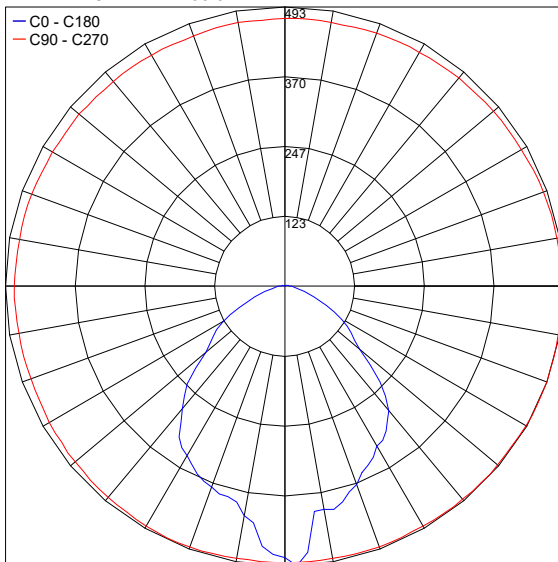

## PHOTOMETRIC DATA

Note: All photometry is 3000K

Maximum Candela = 493.3

PHOTOMETRIC FILENAME : ALDER 400 - 602201P 3000K WARMWHITE 20W.IES

Job Name/Date:

Fixture Type Designation: