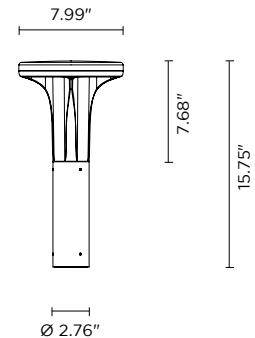

Alder 400 is a 15.75" bollard for outdoor installation with a radial 360° light distribution with an integral driver. Alder comes in 3 different heights, each available in 2 color temperatures and 3 standard finishes. Dark Sky compliant for output below 80°.

## TECHNICAL DATA

<b>Wattage / Input</b>	20W (120VAC)
<b>Power Supply</b>	Integral 0-10V Dimming
<b>Construction</b>	Head/Pole: Extruded Copper-free Aluminum Lens: Tempered Safety Glass Cable Length: 4.92' included
<b>CCT</b>	3000K, 4000K
<b>BUG Rating</b>	B1-U1-G0
<b>Delivered Lumens</b>	1600 lm (3000K) Dark Sky compliant, output below 80°
<b>Efficacy</b>	80 lm/W
<b>Optics</b>	Radial 360°
<b>Finishes</b>	Textured Gray, Anthracite Gray, Matte Black (on request)
<b>Fixture Dimensions</b>	8.0" head x Ø2.76" base x 15.75" h
<b>Fixture Weight</b>	6.61 lbs
<b>LED Source</b>	24 CREE "XH-G" LED
<b>IP Rating</b>	IP66
<b>IK Rating</b>	IK09

Fixture Dimensions:

## PHOTOMETRIC DATA

Note: All photometry is 3000K

Maximum Candela = 493.3

PHOTOMETRIC FILENAME : ALDER 400 - 602201P 3000K WARMWHITE 20W.IES

Job Name/Date:

Fixture Type Designation: