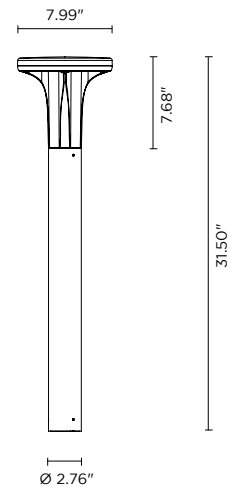

Alder 800 is a 31.5" bollard for outdoor installation with a radial 360° light distribution with an integral driver. Alder comes in 3 different heights, each available in 2 color temperatures and 3 standard finishes.

TECHNICAL DATA

Wattage / Input	20W (120VAC)
Power Supply	Integral 0-10V Dimming
Construction	Head/Pole: Extruded Copper-free Aluminum Lens: Tempered Safety Glass Cable Length: 4.92' included
CCT	3000K, 4000K
BUG Rating	Coming Soon
Delivered Lumens	1600 lm (3000K)
Efficacy	80 lm/W
Optics	Radial 360°
Finishes	Textured Gray, Anthracite Gray, Matte Black (on request)
Fixture Dimensions	8.0" head x Ø2.76" base x 31.5" h
Fixture Weight	9.48 lbs
LED Source	24 CREE "XH-G" LED
IP Rating	IP66
IK Rating	IK09

Fixture Dimensions:

ORDERING INFORMATION

Example: 602202P-30K-360-AG. Accessories ordered separately.

602202P	-		-	360	
Model No.	CCT	Optics	Finish		
602202P	30K - 3000K 40K - 4000K	360 - 360°	TG - Textured Gray AG - Anthracite Gray MB - Matte Black (on request)		

Job Name/Date:

Fixture Type Designation:

ACCESSORIES

Installation

AC065
Anchorage Unit

PHOTOMETRIC DATA

Note: All photometry is 3000K

Maximum Candela = 483.4