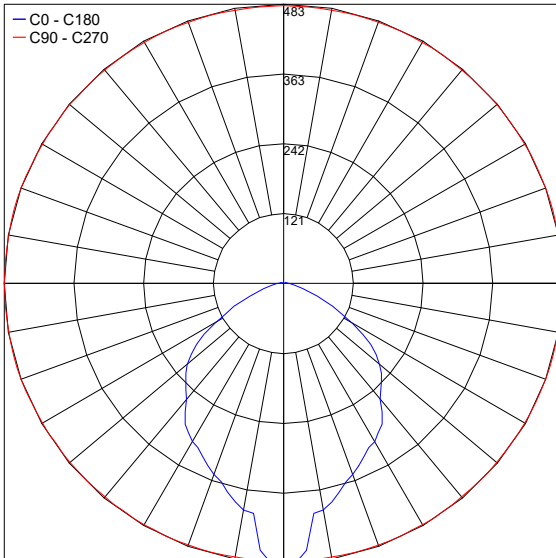

TECHNICAL DATA

Wattage / Input	20W (120VAC)
Power Supply	Integral 0-10V Dimming
Construction	Head/Pole: Extruded Copper-free Aluminum Lens: Tempered Safety Glass Cable Length: 4.92' included
CCT	3000K, 4000K
BUG Rating	Coming Soon
Delivered Lumens	1600 lm (3000K)
Efficacy	80 lm/W
Optics	Radial 360°
Finishes	Textured Gray, Anthracite Gray, Matte Black (on request)
Fixture Dimensions	8.0" head x Ø2.76" base x 31.5" h
Fixture Weight	9.48 lbs
LED Source	24 CREE "XH-G" LED
IP Rating	IP66
IK Rating	IK09

Fixture Dimensions:

ORDERING INFORMATION

Example: 602202P-30K-360-AG. Accessories ordered separately.

602202P	-		-	360	
Model No.	CCT	Optics	Finish		
602202P	30K - 3000K 40K - 4000K	360 - 360°	TG - Textured Gray AG - Anthracite Gray MB - Matte Black (on request)		

Job Name/Date:

Fixture Type Designation:

ACCESSORIES

Installation

AC065
Anchorage Unit

PHOTOMETRIC DATA

Note: All photometry is 3000K

Maximum Candela = 483.4

PHOTOMETRIC FILENAME : ALDER 800 - 602202P 3000K WARMWHITE 20W SYM.IES

Job Name/Date:

Fixture Type Designation: