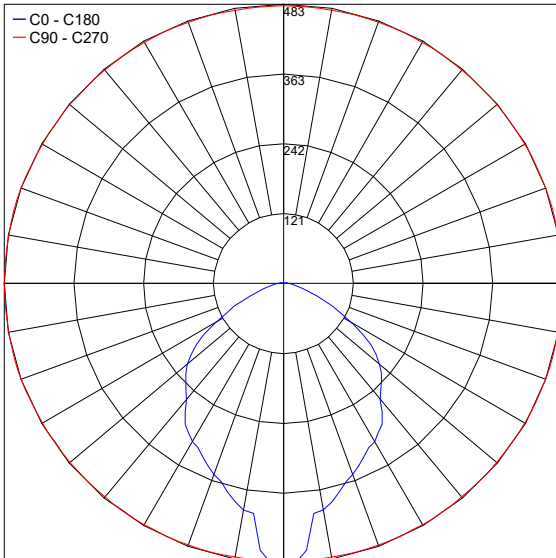

### Installation

**AC065**  
Anchorage Unit

## PHOTOMETRIC DATA

Note: All photometry is 3000K

Maximum Candela = 483.4

PHOTOMETRIC FILENAME : ALDER 800 - 602202P 3000K WARMWHITE 20W SYM.IES

Job Name/Date:

Fixture Type Designation: