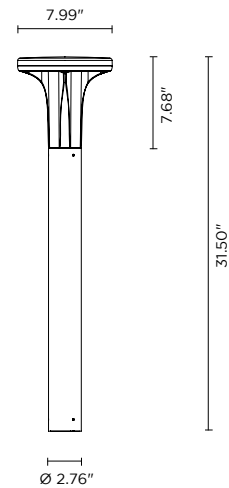

Alder 800 is a 31.5" bollard for outdoor installation with a radial 360° light distribution with an integral driver. Alder comes in 3 different heights, each available in 2 color temperatures and 3 standard finishes.

## TECHNICAL DATA

<b>Wattage / Input</b>	20W (120VAC)
<b>Power Supply</b>	Integral 0-10V Dimming
<b>Construction</b>	Head/Pole: Extruded Copper-free Aluminum Lens: Tempered Safety Glass Cable Length: 4.92' included
<b>CCT</b>	3000K, 4000K
<b>BUG Rating</b>	B1-U1-G0
<b>Delivered Lumens</b>	1600 lm (3000K)
<b>Efficacy</b>	80 lm/W
<b>Optics</b>	Radial 360°
<b>Finishes</b>	Textured Gray, Anthracite Gray, Matte Black (on request)
<b>Fixture Dimensions</b>	8.0" head x Ø2.76" base x 31.5" h
<b>Fixture Weight</b>	9.48 lbs
<b>LED Source</b>	24 CREE "XH-G" LED
<b>IP Rating</b>	IP66
<b>IK Rating</b>	IK09

Fixture Dimensions:

## PHOTOMETRIC DATA

Note: All photometry is 3000K

Maximum Candela = 483.4

PHOTOMETRIC FILENAME : ALDER 800 - 602202P 3000K WARMWHITE 20W SYM.IES

Job Name/Date:

Fixture Type Designation: