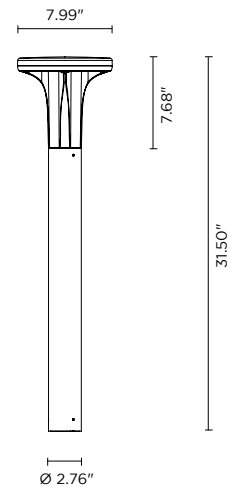

# ALDER 800

Alder 800 is a 31.5" bollard for outdoor installation with a radial 360° light distribution with an integral driver. Alder comes in 3 different heights, each available in 2 color temperatures and 3 standard finishes. Dark Sky compliant for output below 80°.

## TECHNICAL DATA

<b>Wattage / Input</b>	20W (120VAC)
<b>Power Supply</b>	Integral 0-10V Dimming
<b>Construction</b>	Head/Pole: Extruded Copper-free Aluminum Lens: Tempered Safety Glass Cable Length: 4.92' included
<b>CCT</b>	3000K, 4000K
<b>BUG Rating</b>	B1-U1-G0
<b>Delivered Lumens</b>	1600 lm (3000K) Dark Sky compliant, output below 80°
<b>Efficacy</b>	80 lm/W
<b>Optics</b>	Radial 360°
<b>Finishes</b>	Textured Gray, Anthracite Gray, Matte Black (on request)
<b>Fixture Dimensions</b>	8.0" head x Ø2.76" base x 31.5" h
<b>Fixture Weight</b>	9.48 lbs
<b>LED Source</b>	24 CREE "XH-G" LED
<b>IP Rating</b>	IP66
<b>IK Rating</b>	IK09

Fixture Dimensions:

## PHOTOMETRIC DATA

Note: All photometry is 3000K

Maximum Candela = 483.4

PHOTOMETRIC FILENAME : ALDER 800 - 602202P 3000K WARMWHITE 20W SYM.IES

Job Name/Date:

Fixture Type Designation: