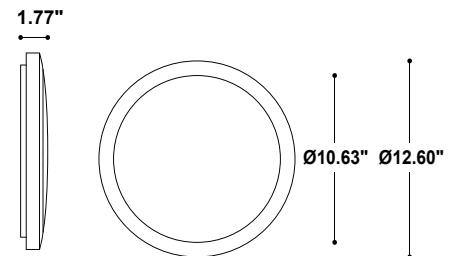

## TECHNICAL DATA

<b>Wattage / Input</b>	13W
<b>Power Supply</b>	Integral 120VAC
<b>Dimming</b>	0-10V Dimming to 1.0%
<b>Construction</b>	Body: Die-Cast Aluminum Lens: Polycarbonate UV Resistant Diffuser Paint: Double Layer Polyester Powder Coat with Protective Anti-Corrosion Treatment
<b>CCT</b>	2700K, 3000K, 4000K
<b>CRI</b>	>80
<b>Delivered Lumens</b>	1538 lm (3000K); 1615 lm (4000K)
<b>Efficacy</b>	118.3 lm/W (3000K); 123.2 lm/W (4000K)
<b>Optics</b>	Diffuse
<b>BUG Rating</b>	B1-U1-G1
<b>LED Source</b>	Mid Power LED
<b>Finishes</b>	White, Sand, Graphite, Aluminum, Corten
<b>Fixture Dimensions</b>	Ø12.6" x 1.77" w
<b>Aperature</b>	Ø10.6"
<b>IP Rating</b>	IP65
<b>Impact Resistance</b>	IK07

## ORDERING INFORMATION

Example: D900727002.US

D9007			.US
Model No.	CCT	Finish	
D9007	3700- 2700K	2 - White	.US
	1700- 3000K	3 - Sand	
	2700 - 4000K	4 - Graphite	
		5 - Aluminum	
		8 - Corten	

Fixture Dimensions

## PHOTOMETRIC DATA