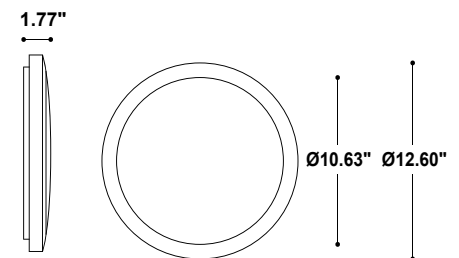

ADA Compliant

TECHNICAL DATA

Wattage / Input	13W
Power Supply	Integral 120VAC
Dimming	0-10V Dimming to 1.0%
Construction	Body: Die-Cast Aluminum Lens: Polycarbonate UV Resistant Diffuser Paint: Double Layer Polyester Powder Coat with Protective Anti-Corrosion Treatment
CCT	3000K, 4000K
CRI	>80
Delivered Lumens	1538 lm (3000K) 1615 lm (4000K)
Efficacy	118.3 lm/W (3000K) 123.2 lm/W (4000K)
Optics	Diffuse
BUG Rating	B1-U1-G1
LED Source	Mid Power LED
Finishes	White, Sand, Graphite, Aluminum
Fixture Dimensions	Ø12.6" x 1.77" w
Aperature	Ø10.6"
IP Rating	IP65

- D900727002.US - 4000K - 13W - White
- D900727003.US - 4000K - 13W - Sand
- D900727004.US - 4000K - 13W - Graphite
- D900727005.US - 4000K - 13W - Aluminum

Job Name/Date:

Fixture Dimensions

FINISHES

Fixture Type Designation: