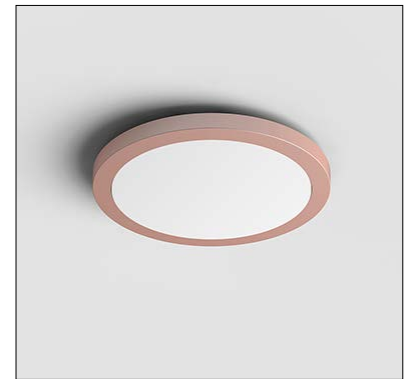

Aria is a surface mounted (wall or ceiling), IP65 rated luminaire for outdoor installation made of die-cast aluminum. It is available in 4 standard finishes of polyester powder paint with a protective treatment to prevent corrosion. Aria offered a diffused light emission. ADA Compliant.

ADA Compliant

TECHNICAL DATA

Wattage / Input	13W
Power Supply	Integral 120VAC
Dimming	0-10V Dimming to 1.0%
Construction	Body: Die-Cast Aluminum Lens: Polycarbonate UV Resistant Diffuser Paint: Double Layer Polyester Powder Coat with Protective Anti-Corrosion Treatment
CCT	3000K, 4000K
CRI	>80
Delivered Lumens	1538 lm (3000K) 1615 lm (4000K)
Efficacy	118.3 lm/W (3000K) 123.2 lm/W (4000K)
Optics	Diffuse
BUG Rating	B1-U1-G1
LED Source	Mid Power LED
Finishes	White, Sand, Graphite, Aluminum
Fixture Dimensions	Ø12.6" x 1.77" w
Aperature	Ø10.6"
IP Rating	IP65

ORDERING INFORMATION

Example: D900727002.US

Model No.

- D900717002.US - 3000K - 13W - White
- D900717003.US - 3000K - 13W - Sand
- D900717004.US - 3000K - 13W - Graphite
- D900717005.US - 3000K - 13W - Aluminum

- D900727002.US - 4000K - 13W - White
- D900727003.US - 4000K - 13W - Sand
- D900727004.US - 4000K - 13W - Graphite
- D900727005.US - 4000K - 13W - Aluminum

Job Name/Date:

Fixture Dimensions

FINISHES

Fixture Type Designation: