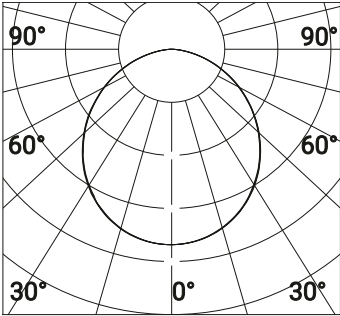

PHOTOMETRIC DATA

Job Name/Date:

Fixture Type Designation: