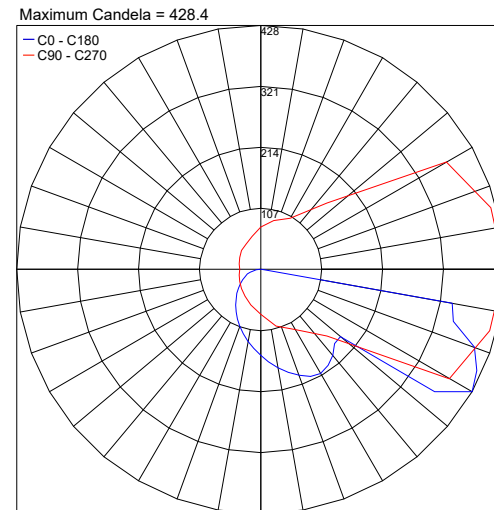

TECHNICAL DATA

Wattage / Input	9.1W (350mA)
Power Supply	Remote, not included. See page 2.
Construction	Body: CALCYT® Plaster Lens: Tempered Glass
CCT	2200K, 2700K, 3000K
CRI	>90
Optics	Fixed
Delivered Lumens	1200 lm (3000K)
Finishes	Paintable Plaster
Cut-Out Dimensions	10.55" x 15.55"
Fixture Dimensions	10.35" w x 3.54" l x 15.35" h
Color Consistency	2-Step MacAdam
IP Rating	IP54

Wall Cut-Out: 10.5" x 15.5"
Fixture Dimensions

ORDERING INFORMATION

Example: 104 28 105. Accessories / Power Supplies ordered separately.

Model No.	Description
104 28 501 - 2200K (9.1W, 1200 lm)	Bathroom - Remote Driver
104 28 001 - 2700K (9.1W, 1200 lm)	Bathroom - Remote Driver
104 28 101 - 3000K (9.1W, 1200 lm)	Bathroom - Remote Driver
104 28 505 - 2200K (9.1W, 1200 lm)	Outdoor - Remote Driver
104 28 005 - 2700K (9.1W, 1200 lm)	Outdoor - Remote Driver
104 28 105 - 3000K (9.1W, 1200 lm)	Outdoor - Remote Driver

For other power supply options consult factory.

REQUIRED ACCESSORIES

Installation

704 01 000
Outer Casing

PHOTOMETRIC DATA

Note all Photometry is 3000K

PHOTOMETRIC FILENAME : BIG LED (1200LM, CR190).IES

Job Name/Date: