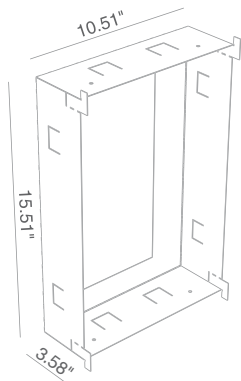

SUGGESTED POWER SUPPLIES

350mA

Part Number	Description	Input/Output	# of Fixtures
PPLT00468	Phase Dim (120V only)	120VAC to 350mA, 14W, Class 2	1-1
PPLT00465-P	0-10V Dimming to 1.0%	120-277VAC to 350mA, 20W, Class 2	1-1
PPLT00262	Leading / Trailing-Edge Dimming to 10% (120V only)	120-277VAC to 350mA, 32W, Class 2	1-1
PPLT00467-P	0-10V Dimming to 1.0%	120-277VAC to 350mA, 50W, Class 2	1-2
PPLT00538-P	0-10V Dimming to 0.1%	120-277VAC to 350mA, 100W, Class 2	1-8

Suggested Lutron Compatible

Part Number	Option	Lutron SKU	Dim Range	Description	Input/Output	# of Fixtures
PPLT00516	L3DAE / L3DA3W	L3DA	100%-1%	Hi-Lume™ 1% EcoSystem™ or 1% 3-Wire LED Driver	120-277VAC to 350mA, 13W, Class 2	1-1
PPLT00179	L3DAE / L3DA3W	L3DA	100%-1%	Hi-Lume™ 1% EcoSystem™ or 1% 3-Wire LED Driver	120-277VAC to 350mA, 19W, Class 2	2-2

For other power supply options consult factory.

REQUIRED ACCESSORIES

Installation

704 01 000
Outer Casing