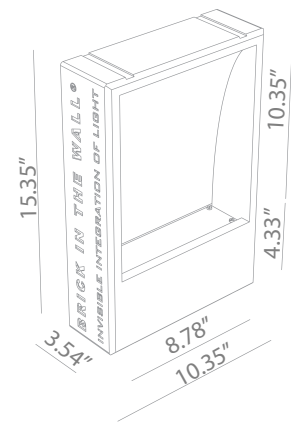

BIG IP54 is an outdoor or bathroom recessed wall luminaire and the larger brother of the original Normall. It features a minimalist design characterized by pure and simple lines. The curved back is optimized to create a great indirect lighting solution for a range of interiors.

TECHNICAL DATA

Wattage / Input	9.1W (350mA)
Power Supply	Remote, not included. See page 2.
Construction	Body: CALCYT® Plaster Lens: Tempered Glass
CCT	2200K, 2700K, 3000K
CRI	>90
Optics	Fixed
Delivered Lumens	1200 lm (3000K)
Finishes	Paintable Plaster
Cut-Out Dimensions	10.55" x 15.55"
Fixture Dimensions	10.35" w x 3.54" l x 15.35" h
Color Consistency	2-Step MacAdam
IP Rating	IP54

Wall Cut-Out: 10.5" x 15.5"
Fixture Dimensions

ORDERING INFORMATION

Example: 104 28 105. Accessories / Power Supplies ordered separately.

Model No.	Description
104 28 501 - 2200K (9.1W, 1200 lm)	Bathroom - Remote Driver
104 28 001 - 2700K (9.1W, 1200 lm)	Bathroom - Remote Driver
104 28 101 - 3000K (9.1W, 1200 lm)	Bathroom - Remote Driver
104 28 505 - 2200K (9.1W, 1200 lm)	Outdoor - Remote Driver
104 28 005 - 2700K (9.1W, 1200 lm)	Outdoor - Remote Driver
104 28 105 - 3000K (9.1W, 1200 lm)	Outdoor - Remote Driver