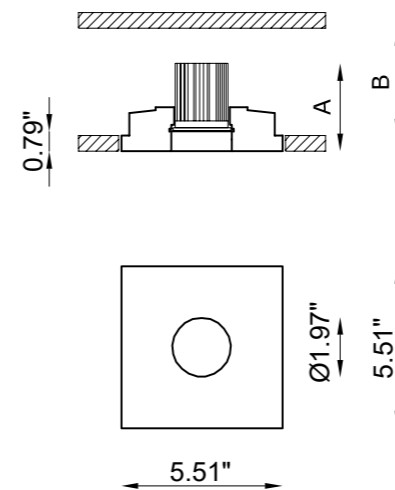

BASIC ROUND

The pure and simple lines of the geometrical shape par excellence — the circle — whose harmony come together with light to enhance spaces and situations: Basic Round is a totally disappearing recessed luminaire made of Coral®, installable on plasterboard or brick ceilings with a unique and minimal design, perfect for illuminating spaces in a discreet and elegant way. Designed for the indoor, it can be only provided with LED luminescent sources positioned 0.79" backwards from the ceiling level. Basic Round suits any architectonic projects, spontaneously emphasizing the surfaces it is installed on.

designplan® 

79 Trenton Avenue
Frenchtown, NJ 08825

www.designplan.com

Tel: (908) 996-7710
Fax: (908) 996-7042

TECHNICAL FEATURES

| | |
|--------------------------|--|
| Code | BU3123.Z.00.US |
| Type | Downlight 90°  |
| Material | 00: Coral® |
| Weight | 1.76 lbs |
| Mounting | Ceiling recessed |
| IP rating | IP20 |
| Control gear | Constant current electronic driver (not included) |
| Dimensions | A: 3.15"; B: 3.94" |
| Cut out for plasterboard | 5.91" x 5.91" |
| Lamp type | LED 500mA  |
| Lamp wattage | 1 x 10W |
| Luminous efficacy | 105 lm/W - 3000K |
| Light distribution | Wide beam 40° |
| Light color | White 3000K |
| Light hole | Ø 1.97" |
| CRI | >90 |