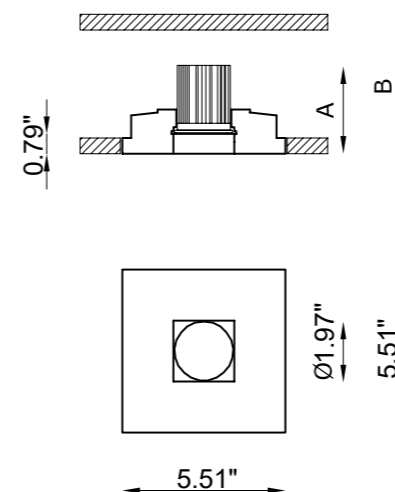

# BASIC SQUARE

*In Basic Square, an indoor totally disappearing recessed luminaire made of Coral<sup>®</sup>, installable on plasterboard or brick ceilings, geometrical lines and minimal design come together to create a concrete light, that shows all its consistency since the first glance. Designed for the indoor, it can be only provided with LED luminescent sources positioned 0.79" backwards from the ceiling level.*

## TECHNICAL FEATURES

Code	BU3113.Z.00.US
Type	Downlight 90° 
Material	00: Coral <sup>®</sup>
Weight	1.76 lbs
Mounting	Ceiling recessed
IP rating	IP20
Control gear	Constant current electronic driver (not included)
Dimensions	A: 3.15"; B: 3.94"
Cut out for plasterboard	5.91" x 5.91"
Lamp type	LED 500mA 
Lamp wattage	1 x 10W
Luminous efficacy	105 lm/W - 3000K
Light distribution	Wide beam 40°
Light color	White 3000K
Light hole	1.97" x 1.97"
CRI	>90