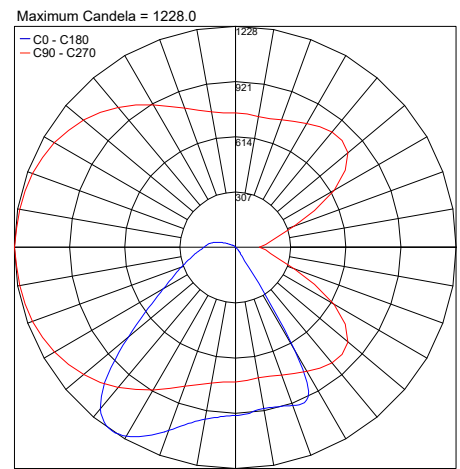

Job Name/Date:

Fixture Type Designation: