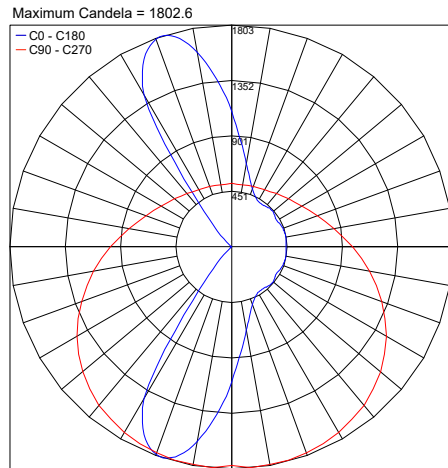

PHOTOMETRIC DATA

Note all Photometry is 3000K

PHOTOMETRIC FILENAME : BERICA 2.2 Double A [3000K 54W 120-277VAC].IES