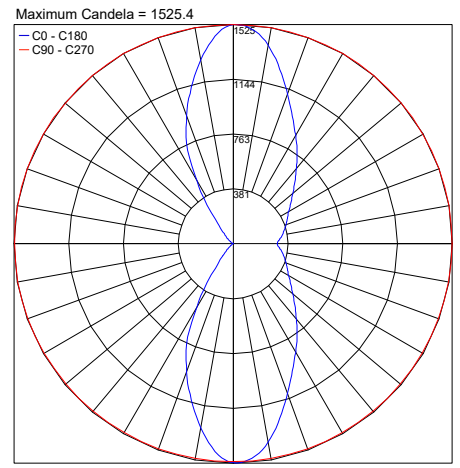

PHOTOMETRIC FILENAME : BERICA 2.2 Double K 57°X90° [3000K 54W 120-277VAC].IES