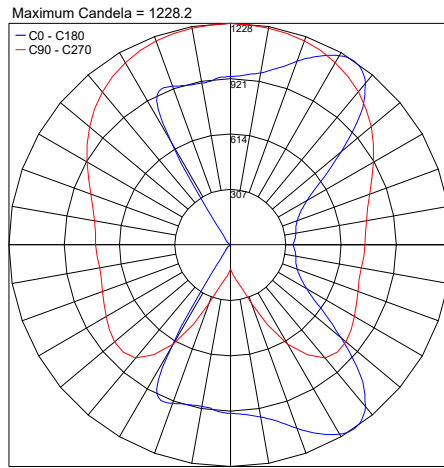

PHOTOMETRIC FILENAME : BERICA 2.2 Double D [3000K 54W 120-277VAC].IES