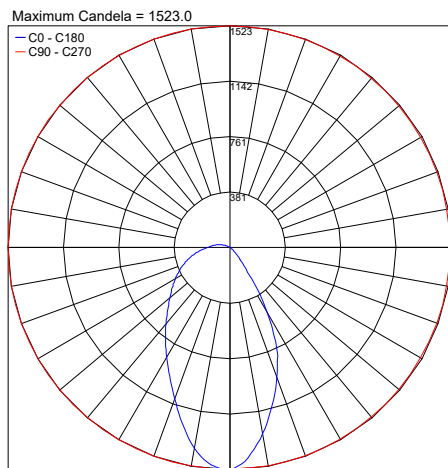

Job Name/Date:

Fixture Type Designation: