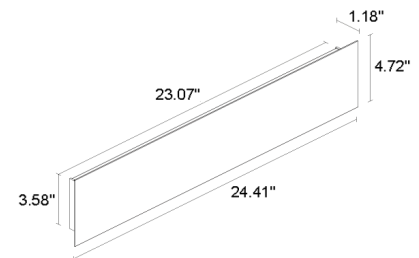

BERICA 2.2

Berica is a family of single- or double-beam, indoor, wall-mounted fixtures that can discreetly blend into the wall on which it is installed - or can disappear completely if the primer finish is chosen. Berica is available in 3 sizes and 3 different styles of cover - convex, flat and concave. Berica 2.2 is a flat, 24.4" version available in 3 color temperatures with an integral power supply.

ADA Compliant

Fixture Dimensions

TECHNICAL DATA

Wattage	27W per beam
Power Supply	Integral 120-277VAC - 0-10V Dimming)
Construction	Body/Cover: Anticorodal Aluminum
CCT	2700K, 3000K, 4000K
CRI	>90
Delivered Lumens	2680 lm per beam (3000K, 45°x96°)
Efficacy	99.3 lm/W per beam (3000K, 45°x96°)
Optics	4 Standard, see below
Finishes	5 Standard, see below
Fixture Dimensions	24.41" l x 4.72" w x 1.18" h
Fixture Weight	3.53 lbs
LED Source	64 Mid Power LEDs per beam
Lumen Maintenance	L80, B10 >50,000hrs (Ta 25°C)
Color Consistency	3-step MacAdam
Operating Temp.	32°F to +113°F
IP Rating	IP40