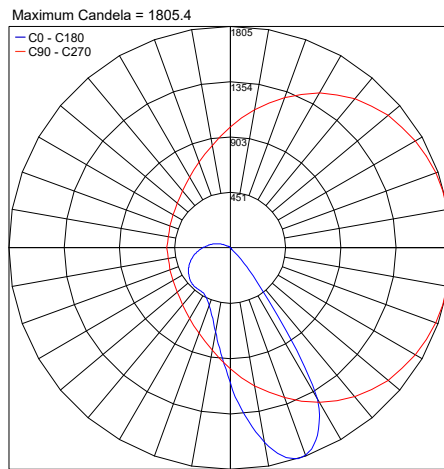

Job Name/Date:

Fixture Type Designation: