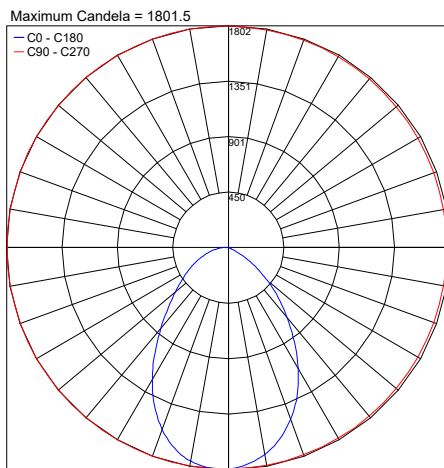

Job Name/Date:

Fixture Type Designation: