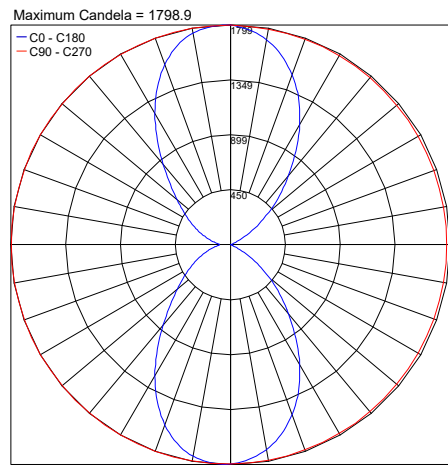

Job Name/Date:

Fixture Type Designation: