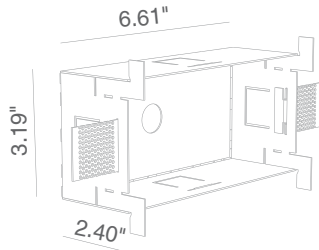

SUGGESTED POWER SUPPLIES

350mA

Part Number	Description	Input/Output	# of Fixtures		
			1W	2W	4W
PPLT00138	0-10V Dimming to 10%	120-277VAC to 350mA, 4W, Class 2	2-3	1-1	N/A
PPLT00468	Phase Dim (120V only)	120VAC to 350mA, 14W, Class 2	4-13	2-6	1-3
PPLT00308-P	0-10V Dimming to 0.1%	120-277VAC to 350mA, 30W, Class 2	1-19	1-9	1-4
PPLT00309-P	0-10V Dimming to 0.1%	120-277VAC to 350mA, 50W, Class 2	1-19	1-9	1-4
PPLT00538-P	0-10V Dimming to 0.1%	120-277VAC to 350mA, 100W, Class 2	1-80	1-40	1-20

Suggested Lutron Compatible

Part Number	Option	Lutron SKU	Dim Range	Description	Input/Output	# of Fixtures		
						1W	2W	4W
PPLT00247	L3DAE / L3DA3W	L3DA	100%-1%	Hi-Lume™ 1% EcoSystem™ or 1% 3-Wire LED Driv.	120-277VAC to 350mA, 7W, Class 2	3-6	2-3	1-1
PPLT00516	L3DAE / L3DA3W	L3DA	100%-1%	Hi-Lume™ 1% EcoSystem™ or 1% 3-Wire LED Driv.	120-277VAC to 350mA, 13W, Class 2	6-13	3-6	2-3
PPLT00179	L3DAE / L3DA3W	L3DA	100%-1%	Hi-Lume™ 1% EcoSystem™ or 1% 3-Wire LED Driv.	120-277VAC to 350mA, 19W, Class 2	11-18	6-9	3-4

For other power supply options consult factory.

REQUIRED ACCESSORIES - Installation

723 01 000
Outer Casing
Housing: perforated aluminum

Job Name/Date:

Fixture Type Designation: