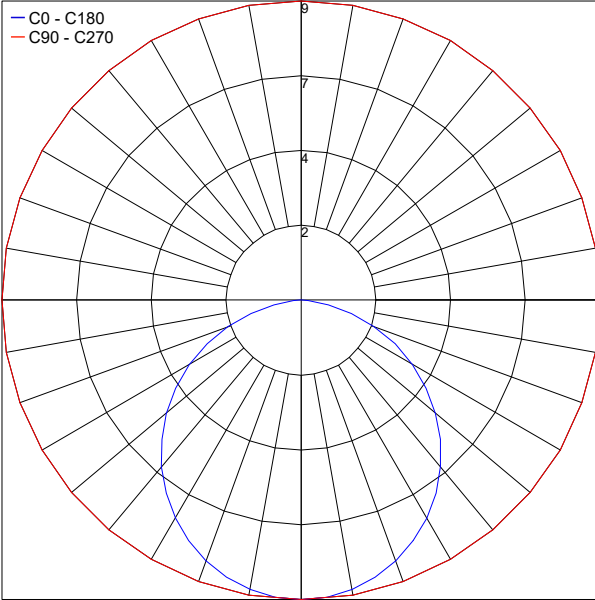

BIBA IP54

BATHROOM

PHOTOMETRIC DATA

Note all Photometry is 3000K

1W

Maximum Candela = 8.97