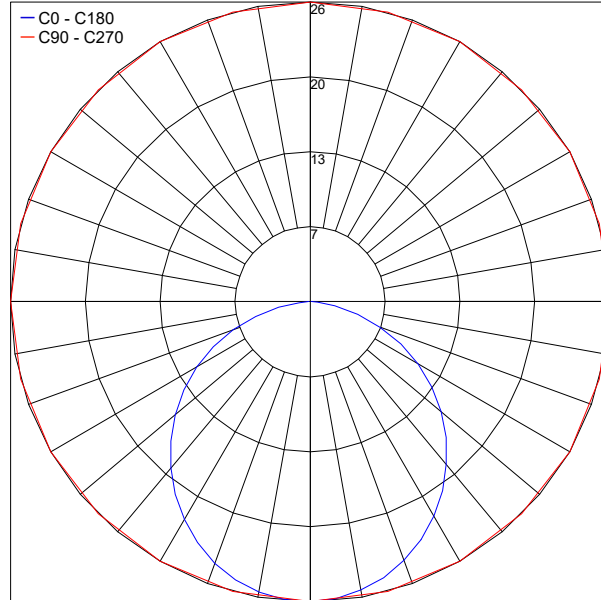

2W

Maximum Candela = 26.4