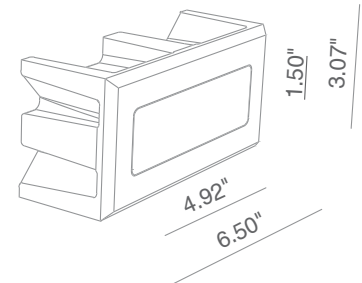

## BATHROOM

Biba is a recessed luminaire made of Calcyt® plaster for use in walls as orientation lighting. It is available in an indoor (IP20), bathroom (IP54) or outdoor (IP54) versions. Biba has a trimless opaline cover that sits flush with the wall to provide the best aesthetics and can be directly installed in solid walls as well as in gypsum with an optional plasterkit.

### TECHNICAL DATA

<b>Wattage / Input</b>	1W, 2W, 4W (350mA)
<b>Power Supply</b>	Remote, not included. See page 2.
<b>Construction</b>	Body: Calcyt® Plaster Lens: Frosted Diffuser
<b>CCT</b>	2200K, 2700K, 3000K, 4000K, Royal Blue
<b>CRI</b>	>80 and >90
<b>Optics</b>	Fixed
<b>Delivered Lumens</b>	25 lm (1W), 74 lm (2W), 140 lm (4W) <i>All are 3000K</i>
<b>Efficacy</b>	25 lm/W (1W), 37 lm/W (2W), 35 lm/W (4W)
<b>Finishes</b>	Paintable Plaster
<b>Cut-Out Dimensions</b>	6.65" x 3.23"
<b>Fixture Dimensions</b>	6.50" w x 3.07" h x 2.36" deep
<b>Aperature</b>	4.92" x 1.50"
<b>Color Consistency</b>	3-Step MacAdam
<b>IP Rating</b>	IP54
<b>JA8</b>	Exempt

Wall Cut-Out: 6.65" x 3.23"  
Fixture Dimensions