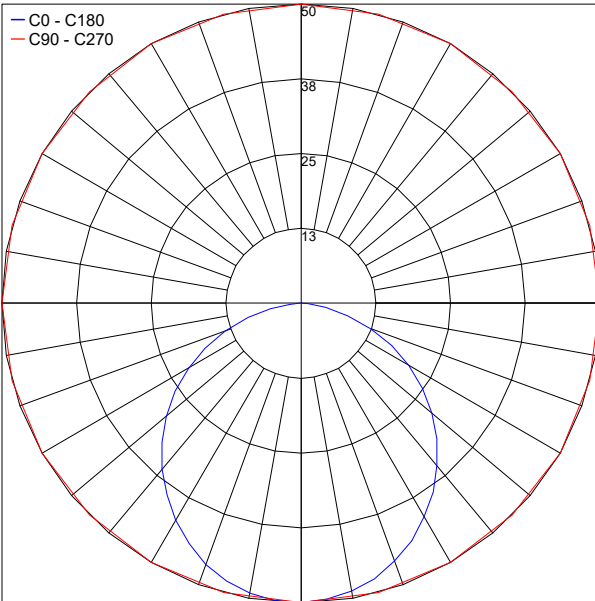

4W

Maximum Candela = 50.2

Job Name/Date:

Fixture Type Designation: