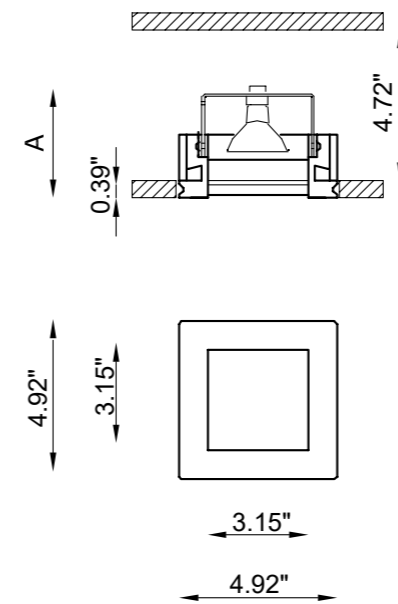

BILD

Geometry and light, elegance and simplicity: Bild is a totally disappearing indoor recessed luminaire made of Coral®, installable on plasterboard or brick ceilings, whose linearity becomes the starting point to create unique solutions, where the light beam becomes the absolute protagonist of indoor spaces. The lack of screws or ring nuts in the body of this product allows an extraordinary total disappearance: the luminaire becomes an integral part of the surfaces it is installed on.

TECHNICAL FEATURES

Code	BU4423.Z.00.US
Type	Downlight 90° 
Material	00: Coral®
Weight	2.31 lbs
Mounting	Ceiling recessed
IP rating	IP40
Control gear	Constant current electronic driver (not included)
Dimensions	A: 3.94"
Cut out for plasterboard	5.31 x 5.31"
Lamp type	LED 500mA 
Lamp wattage	1 x 10W
Luminous efficacy	105 lm/W - 3000K
Light distribution	Wide beam 40°
Light color	White 3000K
Light hole	3.15" x 3.15"
CRI	>90