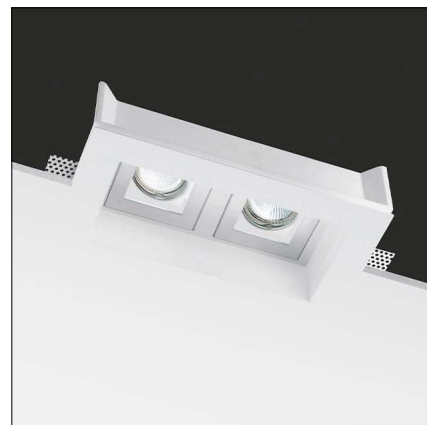

Bitrix is a totally recessed indoor luminaire, made of AirCoral®, that is adjustable up to ±30°. It is available in 3000K standard and is suitable for installation in plaster ceilings.

TECHNICAL DATA

Wattage / Input	18W (9W per beam - 500mA)
Power Supply	Remote, not included. See page 3.
Construction	Body: AirCoral®
CCT	3000K (2700K, 4000K on request)
CRI	>90
Initial Lumens	1125 lm per beam (3000K)
Efficacy	Coming Soon
Optics	40°
Finishes	AirCoral® Plaster
Fixture Dimensions	10.83" l x 5.91" w x 5.12" h
Cutout Dimensions	11.22" x 6.30"
Aperature	8.27" x 3.54"
Fixture Weight	4.41 lbs
LED Source	LED
IP Rating	IP20

The body is made of AirCoral® a unique patented composite material that actually purifies the air. It can be calculated how many cubic feet each fixture will purify. See website for AirCoral® calculator.