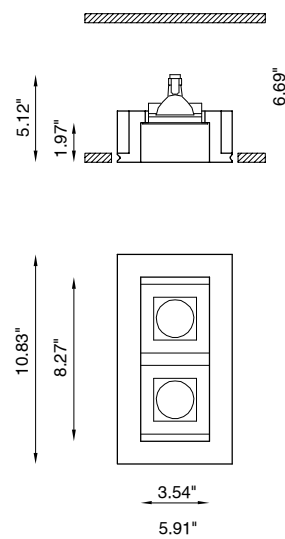

TECHNICAL DATA

Wattage / Input	18W (9W per beam - 500mA)
Power Supply	Remote, not included. See page 3.
Construction	Body: AirCoral®
CCT	3000K (2700K, 4000K on request)
CRI	>90
Initial Lumens	1125 lm per beam (3000K)
Efficacy	Coming Soon
Optics	40°
Finishes	AirCoral® Plaster
Fixture Dimensions	10.83" l x 5.91" w x 5.12" h
Cutout Dimensions	11.22" x 6.30"
Aperature	8.27" x 3.54"
Fixture Weight	4.41 lbs
LED Source	LED
IP Rating	IP20

The body is made of AirCoral® a unique patented composite material that actually purifies the air. It can be calculated how many cubic feet each fixture will purify. See website for AirCoral® calculator.

Additionally, AirCoral® is:

- Antibacterial.
- Antifungal.
- Scratch-resistant.
- Dust-resistant.
- Suitable for painting.
- LEED recognized material.

Fixture Dimensions