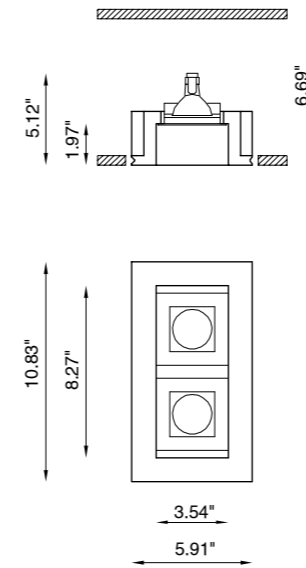

BITRIX

DOUBLE AND ADJUSTABLE RECESSED FITTING.

A total recessed indoor luminaire of AirCoral® installable on plasterboards ceilings, Bitrix is provided with visible and orientable mechanisms. It also has a tiltable recessed light source of 1.97" and its beam, adjustable up to 30°, completes and valorizes every single detail of the lighting project.

TECHNICAL FEATURES

Code	BU6343.Z.AC
Type	Tilttable downlight ± 30° 
Material	AC: AirCoral®
Absorption capacity*	5.83 m² (62.75 ft²)
Weight	4,41 lbs
Mounting	Ceiling recessed
IP rating	IP20
Control gear	Constant current electronic driver (not included)
Cut out for plasterboard	11.22" x 6.30"
Lamp type	LED 500mA ⚡ V _f : 2 x 18 VDC
Lamp wattage	2 x 9W
Luminous efficacy	2 x 1125 lm - 3000K
Light distribution	Wide beam 40°
Fitting	-
Light colour	White 3000K White 2700K 4000K (on request)
Light hole	8.27" x 3.54"
Voltage connection	By driver (optional)
CRI	>90