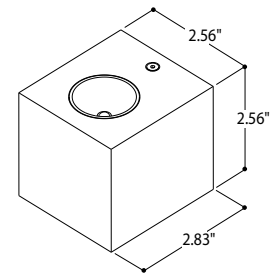

BLOX SINGLE BEAM

Blox is a surface mounted LED suitable for indoor installation on walls. It is available in 2 color temperatures and 4 standard finishes with a single beam up or down beam or both an up and down beam.

ADA Compliant

Fixture Dimensions

TECHNICAL DATA

Wattage / Input	1.2W (350mA)
Power Supply	Remote, not included. See page 2.
Construction	Body: Extruded Aluminum
CCT	2700K, 3000K
CRI	>75
Delivered Lumens	94 lm (3000K)
Efficacy	78.3 lm/W
Optics	70°
Finishes	4 Standard, See Below
LED Source	CREE XPG WW LED
Fixture Dimensions	2.56" l x 2.83" w x 2.56" h
Fixture Weight	1.98 lbs
IP Rating	IP20