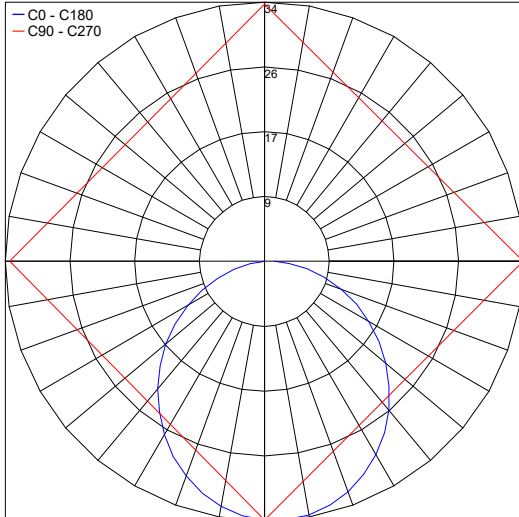

SUGGESTED POWER SUPPLIES

350mA

Part Number	Description	Input/Output	# of Fixtures
PPLT00138	0-10V Dimming to 10%	120-277VAC to 350mA, 4W, Class 2	2-3
PPLT00496	Phase Dim (120V only)	120VAC to 350mA, 12W, Class 2	3-9
PPLT00467-P	0-10V Dimming to 1.0%	120-277VAC to 350mA, 50W, Class 2	1-16
PPLT00561-P	0-10V Dimming to 0.1%	120-277VAC to 350mA, 100W, Class 2	2-17

Suggested Lutron Compatible

Part Number	Option	Lutron SKU	Dim Range	Description	Input/Output	# of Fixtures
PPLT00247	L3DAE / L3DA3W	L3DA	100%-1%	Hi-Lume™ 1% EcoSystem™ OR 1% 3-Wire LED Driver	120-277VAC to 350mA, 7W, Class 2	4-5
PPLT00516	L3DAE / L3DA3W	L3DA	100%-1%	Hi-Lume™ 1% EcoSystem™ OR 1% 3-Wire LED Driver	120-277VAC to 350mA, 13W, Class 2	6-11
PPLT00179	L3DAE / L3DA3W	L3DA	100%-1%	Hi-Lume™ 1% EcoSystem™ OR 1% 3-Wire LED Driver	120-277VAC to 350mA, 19W, Class 2	12-16

For other power supply options consult factory.

PHOTOMETRIC DATA

Note all Photometry is 3000K

Maximum Candela = 34.5

Job Name/Date:

Fixture Type Designation: