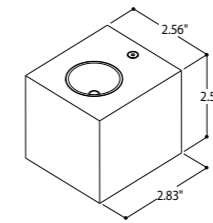

Danilith Wortegem - Petegem

Blox Single Beam

CREE XPE - 1.2W - Remote 350mA

94 lumen 2700K CRI80
 94 lumen 3000K CRI80
 beam 70°

⬇ up or ⬆ down

housing	focus	2700K	3000K
○	●	T175277	T175297
●	●	T175278	T175298
●	●	T175476	T175496
●	●	T175256	T175266

surface mounted

Blox Up/down

CREE XPE - (2x) 1.2W - Remote 350mA

2x 94 lumen 2700K CRI80
 2x 94 lumen 3000K CRI80
 beam 70°

⬆ up/down

housing	focus	2700K	3000K
○	●	T175377	T175397
●	●	T175378	T175398
●	●	T175576	T175596
●	●	T175356	T175366