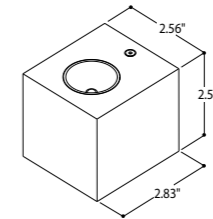

Danilith Wortegem - Petegem

Blox Single Beam

CREE XPE - 1.2W - Remote 350mA

94 lumen 2700K CRI80
 94 lumen 3000K CRI80
 beam 70°

⬇ up or ⬆ down

housing	focus	2700K	3000K
○	●	T175277	T175297
●	●	T175278	T175298
●	●	T175476	T175496
●	●	T175256	T175266

surface mounted

Blox Up/down

CREE XPE - (2x) 1.2W - Remote 350mA

2x 94 lumen 2700K CRI80
 2x 94 lumen 3000K CRI80
 beam 70°

⬆ up/down

housing	focus	2700K	3000K
○	●	T175377	T175397
●	●	T175378	T175398
●	●	T175576	T175596
●	●	T175356	T175366