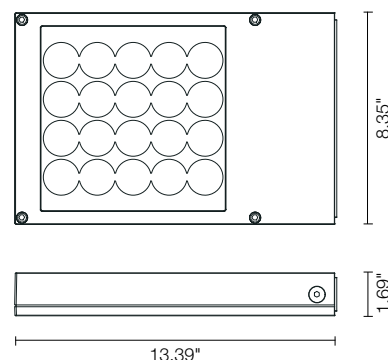

Book Maxi is an outdoor square floodlight for installation on a wall or façade. It is offered in 2 color temperatures, 3 standard finishes and 3 optics options.

## TECHNICAL DATA

<b>Wattage / Input</b>	30W (120-277VAC)
<b>Power Supply</b>	Integral
<b>Construction</b>	Body/Frame: Die-cast, Copper-free Aluminum Lens: Tempered Safety Glass Cable Length: 3.28'
<b>CCT</b>	3000K, 4000K
<b>Delivered Lumens</b>	2736 lm (3000K, 30°)
<b>Efficacy</b>	91.2 lm/W (3000K, 30°)
<b>Optics</b>	10°, 30°, 45°
<b>Finishes</b>	Textured Gray, Anthracite Gray, Matte Black
<b>Fixture Dimensions</b>	13.39" l x 8.35" w x 1.69" h
<b>Fixture Weight</b>	6.17 lbs
<b>LED Source</b>	20 CREE "XP-G2" LEDs
<b>IP Rating</b>	IP65
<b>Impact Rating</b>	IK08

Fixture Dimensions