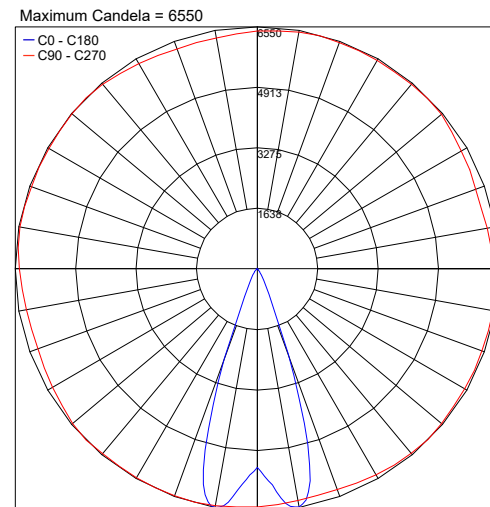

## TECHNICAL DATA

<b>Wattage / Input</b>	30W (120-277VAC)
<b>Power Supply</b>	Integral
<b>Construction</b>	Body/Frame: Die-cast, Copper-free Aluminum Lens: Tempered Safety Glass Cable Length: 3.28'
<b>CCT</b>	3000K, 4000K
<b>Delivered Lumens</b>	2736 lm (3000K, 30°)
<b>Efficacy</b>	91.2 lm/W (3000K, 30°)
<b>Optics</b>	10°, 30°, 45°
<b>Finishes</b>	Textured Gray, Anthracite Gray, Matte Black
<b>Fixture Dimensions</b>	13.39" l x 8.35" w x 1.69" h
<b>Fixture Weight</b>	6.17 lbs
<b>LED Source</b>	20 CREE "XP-G2" LEDs
<b>IP Rating</b>	IP65
<b>Impact Rating</b>	IK08

Fixture Dimensions

## ORDERING INFORMATION

Example: 109002P-30K-30-TG.

109002P	-		-		-	
Model No.	CCT	Optics	Finish			
109002P	30K - 3000K 40K - 4000K	10 - 10° 30 - 30° 45 - 45°	TG - Textured Gray AG - Anthracite Gray MB - Matte Black			

## PHOTOMETRIC DATA

Note: Photometry is 3000K

Job Name/Date:

Fixture Type Designation: