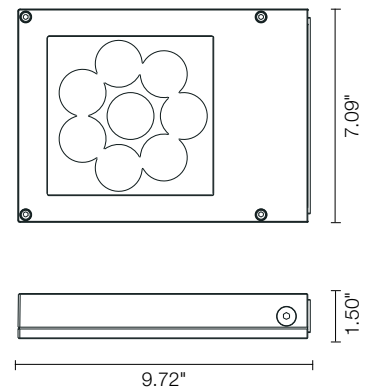

Book Medium is an outdoor square floodlight for installation on a wall or façade. It is offered in 2 color temperatures, 3 standard finishes and 3 optics options.

TECHNICAL DATA

Wattage / Input	12W (120-277VAC)
Power Supply	Integral
Construction	Body/Frame: Die-cast, Copper-free Aluminum Lens: Tempered Safety Glass Cable Length: 3.28'
CCT	3000K, 4000K
Delivered Lumens	1095 lm (3000K, 30°)
Efficacy	91.3 lm/W (3000K, 30°)
Optics	10°, 30°, 45°
Finishes	Textured Gray, Anthracite Gray, Matte Black
Fixture Dimensions	9.72" l x 7.09" w x 1.50" h
Fixture Weight	5.51 lbs
LED Source	8 CREE "XP-G2" LEDs
IP Rating	IP65
Impact Rating	IK08

Fixture Dimensions

ORDERING INFORMATION

Example: 109001P-30K-30-TG.

109001P	-	-	-
Model No.	CCT	Optics	Finish
109001P	30K - 3000K 40K - 4000K	10 - 10° 30 - 30° 45 - 45°	TG - Textured Gray AG - Anthracite Gray MB - Matte Black

PHOTOMETRIC DATA

Note: Photometry is 3000K

Job Name/Date:

Fixture Type Designation: