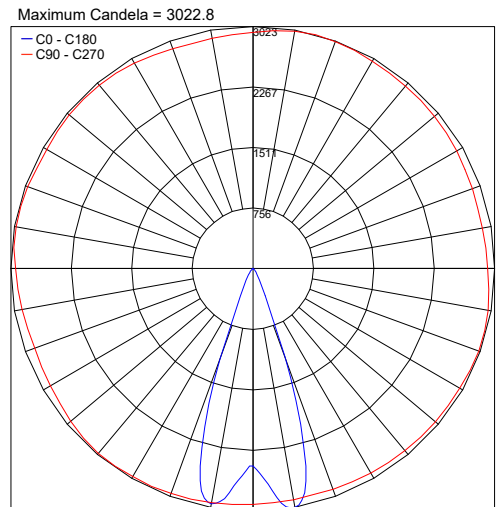

Book Medium is an outdoor square floodlight for installation on a wall or façade. It is offered in 2 color temperatures, 3 standard finishes and 3 optics options.

TECHNICAL DATA

Wattage / Input	12W (120-277VAC)
Power Supply	Integral
Construction	Body/Frame: Die-cast, Copper-free Aluminum Lens: Tempered Safety Glass Cable Length: 3.28'
CCT	3000K, 4000K
Delivered Lumens	1095 lm (3000K, 30°)
Efficacy	91.3 lm/W (3000K, 30°)
Optics	10°, 30°, 45°
Finishes	Textured Gray, Anthracite Gray, Matte Black
Fixture Dimensions	9.72" l x 7.09" w x 1.50" h
Fixture Weight	5.51 lbs
LED Source	8 CREE "XP-G2" LEDs
IP Rating	IP65
Impact Rating	IK08

Fixture Dimensions

ORDERING INFORMATION

Example: 109001P-30K-30-TG.

109001P	-	-	-
Model No.	CCT	Optics	Finish
109001P	30K - 3000K 40K - 4000K	10 - 10° 30 - 30° 45 - 45°	TG - Textured Gray AG - Anthracite Gray MB - Matte Black

PHOTOMETRIC DATA

Note: Photometry is 3000K

Job Name/Date:

Fixture Type Designation: