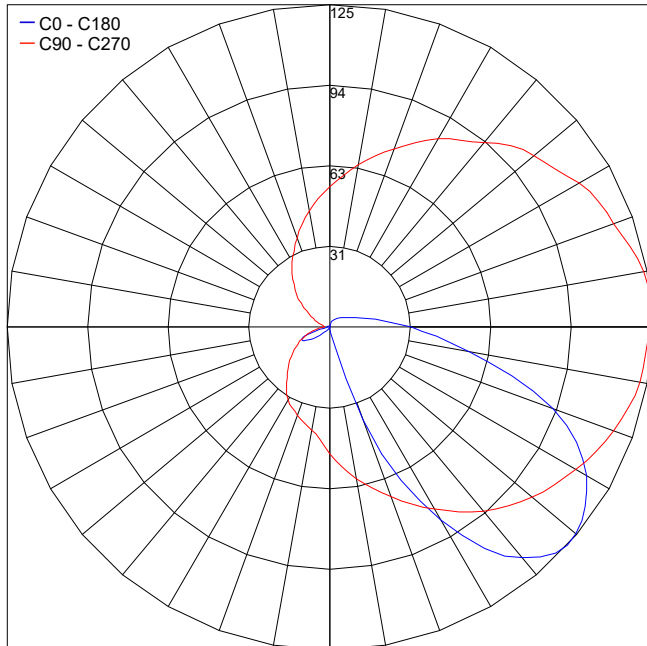

## TECHNICAL DATA

<b>Wattage / Input</b>	9W (120-277VAC)
<b>Power Supply</b>	Integral
<b>Construction</b>	Body/Frame: High Corrosion Resistance, Die-cast, Copper-free Aluminum Coating: Polyester Powder Coating with Phosphocromating Pre-finish
<b>CCT</b>	3000K, 4000K
<b>Delivered Lumens</b>	800 lm (3000K)
<b>Efficacy</b>	88.9 lm/W
<b>Optics</b>	180°
<b>Finishes</b>	Textured Gray, Anthracite Gray, Matte Black
<b>Fixture Dimensions</b>	Ø6.69" x 8.66" h
<b>Fixture Weight</b>	8.82 lbs
<b>LED Source</b>	NR. 6 CREE XH-G mid-power LEDs
<b>IP Rating</b>	IP65
<b>Impact Rating</b>	IK10

## ORDERING INFORMATION

Example: 609001P-30K-180-TG.

609001P	-		-	180	-	
Model No.	CCT	Optics	Finish			
609001P	30K - 3000K 40K - 4000K	180 - 180°	TG - Textured Gray AG - Anthracite Gray MB - Matte Black			

## PHOTOMETRIC DATA

Note all Photometry is 3000K

Maximum Candela = 125.4

Job Name/Date:

Fixture Type Designation: