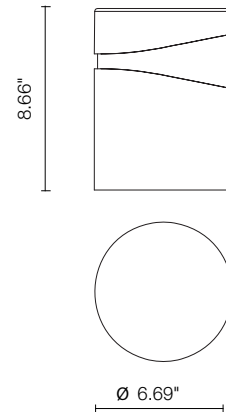

# BOULEVARD 01 180

Boulevard is a series of outdoor bollards for surface installation. They are available in three different heights with 180° or 360° light emission and 3 standard finishes. Anchorage included.

## TECHNICAL DATA

<b>Wattage / Input</b>	9W (120-277VAC)
<b>Power Supply</b>	Integral
<b>Construction</b>	Body/Frame: High Corrosion Resistance, Die-cast, Copper-free Aluminum Coating: Polyester Powder Coating with Phosphocromating Pre-finish
<b>CCT</b>	3000K, 4000K
<b>Delivered Lumens</b>	800 lm (3000K)
<b>Efficacy</b>	88.9 lm/W
<b>Optics</b>	180°
<b>Finishes</b>	Textured Gray, Anthracite Gray, Matte Black
<b>Fixture Dimensions</b>	Ø6.69" x 8.66" h
<b>Fixture Weight</b>	8.82 lbs
<b>LED Source</b>	NR. 6 CREE XH-G mid-power LEDs
<b>IP Rating</b>	IP65
<b>Impact Rating</b>	IK10

Fixture Dimensions

## PHOTOMETRIC DATA

Note all Photometry is 3000K

Maximum Candela = 125.4

Job Name/Date:

Fixture Type Designation: