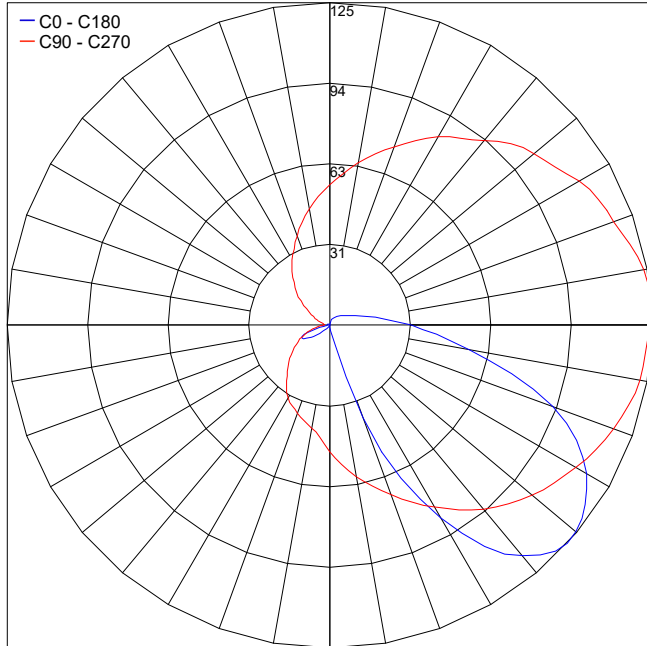

TECHNICAL DATA

Wattage / Input	9W (120-277VAC)
Power Supply	Integral
Construction	Body/Frame: High Corrosion Resistance, Die-cast, Copper-free Aluminum Coating: Polyester Powder Coating with Phosphocromating Pre-finish
CCT	3000K, 4000K
BUG Rating	B0-U2-G1
Delivered Lumens	800 lm (3000K)
Efficacy	88.9 lm/W
Optics	180°
Finishes	Textured Gray, Anthracite Gray, Matte Black
Fixture Dimensions	Ø6.69" x 8.66" h
Fixture Weight	8.82 lbs
LED Source	NR. 6 CREE XH-G mid-power LEDs
IP Rating	IP65
Impact Rating	IK10

Fixture Dimensions

ORDERING INFORMATION

Example: 609001P-30K-180-TG.

609001P	-		-	180	-	
Model No.	CCT	Optics	Finish			
609001P	30K - 3000K 40K - 4000K	180 - 180°	TG - Textured Gray AG - Anthracite Gray MB - Matte Black			

Anchorage Included

Job Name/Date:

Fixture Type Designation:

PHOTOMETRIC DATA

Note all Photometry is 3000K

Maximum Candela = 125.4

Job Name/Date:

Fixture Type Designation: