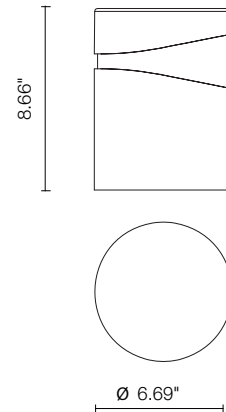

BOULEVARD 01 180

Boulevard is a series of outdoor bollards for surface installation. They are available in three different heights with 180° or 360° light emission and 3 standard finishes. Anchorage included.

TECHNICAL DATA

Wattage / Input	9W (120-277VAC)
Power Supply	Integral
Construction	Body/Frame: High Corrosion Resistance, Die-cast, Copper-free Aluminum Coating: Polyester Powder Coating with Phosphocromating Pre-finish
CCT	3000K, 4000K
BUG Rating	B0-U2-G1
Delivered Lumens	800 lm (3000K)
Efficacy	88.9 lm/W
Optics	180°
Finishes	Textured Gray, Anthracite Gray, Matte Black
Fixture Dimensions	Ø6.69" x 8.66" h
Fixture Weight	8.82 lbs
LED Source	NR. 6 CREE XH-G mid-power LEDs
IP Rating	IP65
Impact Rating	IK10

Fixture Dimensions

ORDERING INFORMATION

Example: 609001P-30K-180-TG.

609001P	-		-	180	-	
Model No.	CCT	Optics	Finish			
609001P	30K - 3000K 40K - 4000K	180 - 180°	TG - Textured Gray AG - Anthracite Gray MB - Matte Black			

Anchorage Included

Job Name/Date:

Fixture Type Designation:

PHOTOMETRIC DATA

Note all Photometry is 3000K

Maximum Candela = 125.4

Job Name/Date:

Fixture Type Designation: