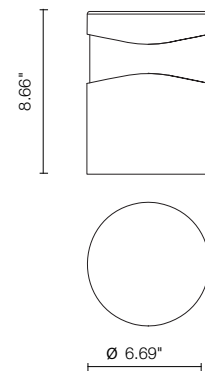

BOULEVARD 01 360

Boulevard is a series of outdoor bollards for surface installation. They are available in three different heights with 180° or 360° light emission and 3 standard finishes. Anchorage included.

TECHNICAL DATA

Wattage / Input	18W (120-277VAC)
Power Supply	Integral
Construction	Body/Frame: High Corrosion Resistance, Die-cast, Copper-free Aluminum Coating: Polyester Powder coating with Phosphochromating Pre-finish
CCT	3000K, 4000K
Delivered Lumens	1600 lm (3000K)
Efficacy	84.2 lm/W
Optics	360°
Finishes	Textured Gray, Anthracite Gray, Matte Black
Fixture Dimensions	Ø6.69" x 8.66" h
Fixture Weight	9.26 lbs
LED Source	NR. 12 CREE XH-G mid-power LEDs
IP Rating	IP65
Impact Rating	IK10

Fixture Dimensions

Anchorage Included

ORDERING INFORMATION

Example: 609002P-30K-360-TG.

609002P	-		-	360	-	
Model No.	CCT	Optics	Finish			
609002P	30K - 3000K 40K - 4000K	360 - 360°	TG - Textured Gray AG - Anthracite Gray MB - Matte Black			

PHOTOMETRIC DATA

Note all Photometry is 3000K

Job Name/Date:

Fixture Type Designation: