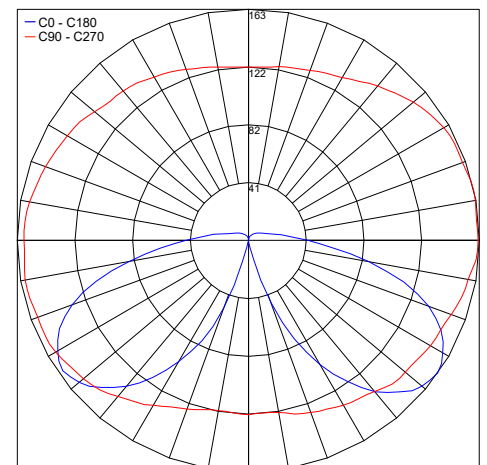

TECHNICAL DATA

Wattage / Input	18W (120-277VAC)
Power Supply	Integral
Construction	Body/Frame: High Corrosion Resistance, Die-cast, Copper-free Aluminum Coating: Polyester Powder coating with Phosphochromating Pre-finish
CCT	3000K, 4000K
Delivered Lumens	1600 lm (3000K)
Efficacy	84.2 lm/W
Optics	360°
Finishes	Textured Gray, Anthracite Gray, Matte Black
Fixture Dimensions	Ø6.69" x 8.66" h
Fixture Weight	9.26 lbs
LED Source	NR. 12 CREE XH-G mid-power LEDs
IP Rating	IP65
Impact Rating	IK10

Fixture Dimensions

Anchorage Included

ORDERING INFORMATION

Example: 609002P-30K-360-TG.

609002P	-		-	360	-	
Model No.	CCT	Optics	Finish			
609002P	30K - 3000K 40K - 4000K	360 - 360°	TG - Textured Gray AG - Anthracite Gray MB - Matte Black			

PHOTOMETRIC DATA

Note all Photometry is 3000K

Job Name/Date:

Fixture Type Designation: