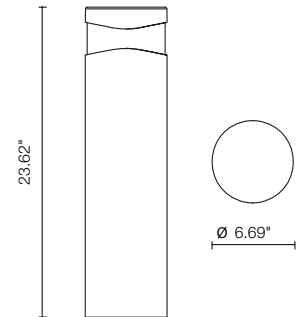

BOULEVARD 02 360

Boulevard is a series of outdoor bollards for surface installation. They are available in three different heights with 180° or 360° light emission and 3 standard finishes. Anchorage included.

TECHNICAL DATA

Wattage / Input	18W (120-277VAC)
Power Supply	Integral
Construction	Body/Frame: High Corrosion Resistance, Die-cast, Copper-free Aluminum Coating: Polyester Powder Coating with Phosphochromating Pre-finish
CCT	3000K, 4000K
Delivered Lumens	1600 lm (3000K)
Efficacy	84.2 lm/W
Optics	360°
Finishes	Textured Gray, Anthracite Gray, Matte Black
Fixture Dimensions	Ø6.69" x 23.62" h
Fixture Weight	12.57 lbs
LED Source	NR. 12 CREE XH-G mid-power LEDs
IP Rating	IP65
Impact Rating	IK10

Fixture Dimensions

Anchorage Included

ORDERING INFORMATION

Example: 609004P-30K-360-TG.

609004P	-		-	360	-	
Model No.	CCT	Optics	Finish			
609004P	30K - 3000K 40K - 4000K	360 - 360°	TG - Textured Gray AG - Anthracite Gray MB - Matte Black			

PHOTOMETRIC DATA

Note all Photometry is 3000K

Job Name/Date:

Fixture Type Designation: