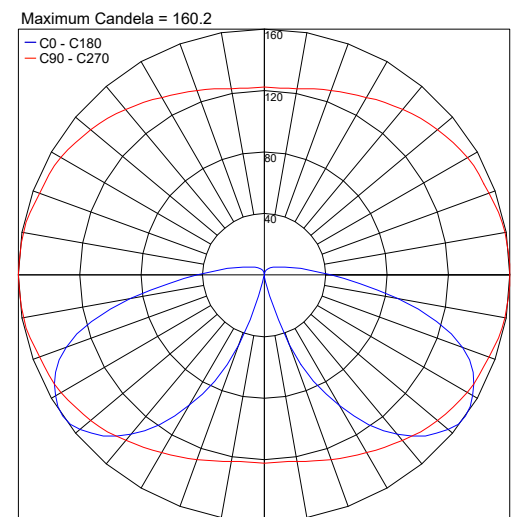

TECHNICAL DATA

Wattage / Input	18W (120-277VAC)
Power Supply	Integral
Construction	Body/Frame: High Corrosion Resistance, Die-cast, Copper-free Aluminum Coating: Polyester Powder Coating with Phosphochromating Pre-finish
CCT	3000K, 4000K
Delivered Lumens	1600 lm (3000K)
Efficacy	84.2 lm/W
Optics	360°
Finishes	Textured Gray, Anthracite Gray, Matte Black
Fixture Dimensions	Ø6.69" x 23.62" h
Fixture Weight	12.57 lbs
LED Source	NR. 12 CREE XH-G mid-power LEDs
IP Rating	IP65
Impact Rating	IK10

Fixture Dimensions

Anchorage Included

ORDERING INFORMATION

Example: 609004P-30K-360-TG.

609004P	-		-	360	-	
Model No.	CCT	Optics	Finish			
609004P	30K - 3000K 40K - 4000K	360 - 360°	TG - Textured Gray AG - Anthracite Gray MB - Matte Black			

PHOTOMETRIC DATA

Note all Photometry is 3000K

Job Name/Date:

Fixture Type Designation: