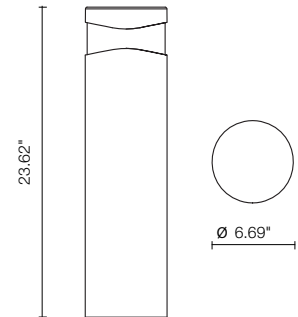

BOULEVARD 02 360

Boulevard is a series of outdoor bollards for surface installation. They are available in three different heights with 180° or 360° light emission and 3 standard finishes. Anchorage included.

TECHNICAL DATA

Wattage / Input	18W (120-277VAC)
Power Supply	Integral
Construction	Body/Frame: High Corrosion Resistance, Die-cast, Copper-free Aluminum Coating: Polyester Powder Coating with Phosphochromating Pre-finish
CCT	3000K, 4000K
BUG Rating	B0-U2-G1
Delivered Lumens	1600 lm (3000K)
Efficacy	84.2 lm/W
Optics	360°
Finishes	Textured Gray, Anthracite Gray, Matte Black
Fixture Dimensions	Ø6.69" x 23.62" h
Fixture Weight	12.57 lbs
LED Source	NR. 12 CREE XH-G mid-power LEDs
IP Rating	IP65
Impact Rating	IK10

Fixture Dimensions

Anchorage Included

ORDERING INFORMATION

Example: 609004P-30K-360-TG.

609004P	-		-	360	-	
Model No.	CCT	Optics	Finish			
609004P	30K - 3000K 40K - 4000K	360 - 360°	TG - Textured Gray AG - Anthracite Gray MB - Matte Black			

PHOTOMETRIC DATA

Note all Photometry is 3000K

Job Name/Date:

Fixture Type Designation: