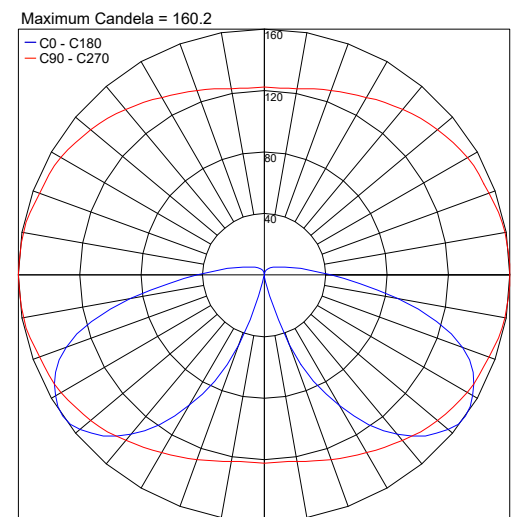

TECHNICAL DATA

Wattage / Input	18W (120-277VAC)
Power Supply	Integral
Construction	Body/Frame: High Corrosion Resistance, Die-cast, Copper-free Aluminum Coating: Polyester Powder Coating with Phosphochromating Pre-finish
CCT	3000K, 4000K
BUG Rating	B0-U2-G1
Delivered Lumens	1600 lm (3000K)
Efficacy	84.2 lm/W
Optics	360°
Finishes	Textured Gray, Anthracite Gray, Matte Black
Fixture Dimensions	Ø6.69" x 23.62" h
Fixture Weight	12.57 lbs
LED Source	NR. 12 CREE XH-G mid-power LEDs
IP Rating	IP65
Impact Rating	IK10

Fixture Dimensions

Anchorage Included

ORDERING INFORMATION

Example: 609004P-30K-360-TG.

609004P	-		-	360	-	
Model No.	CCT	Optics	Finish			
609004P	30K - 3000K 40K - 4000K	360 - 360°	TG - Textured Gray AG - Anthracite Gray MB - Matte Black			

PHOTOMETRIC DATA

Note all Photometry is 3000K

Job Name/Date:

Fixture Type Designation: