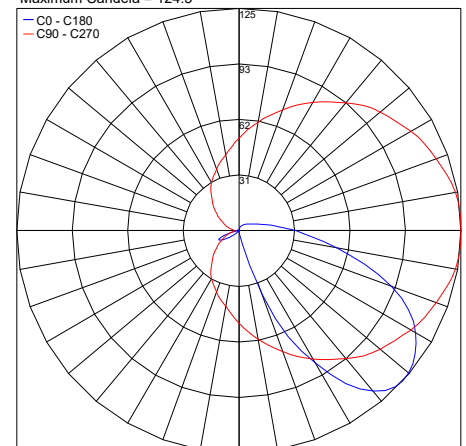

## TECHNICAL DATA

<b>Wattage / Input</b>	9W (120-277VAC)
<b>Power Supply</b>	Integral
<b>Construction</b>	Body/Frame: High Corrosion Resistance, Die-cast, Copper-free Aluminum Coating: Polyester Powder Coating with Phosphocromating Pre-finish
<b>CCT</b>	3000K, 4000K
<b>Delivered Lumens</b>	800 lm (3000K)
<b>Efficacy</b>	88.9 lm/W
<b>Optics</b>	180°
<b>Finishes</b>	Textured Gray, Anthracite Gray, Matte Black
<b>Fixture Dimensions</b>	Ø6.69" x 39.37" h
<b>Fixture Weight</b>	15.43 lbs
<b>LED Source</b>	NR. 6 CREE XH-G mid-power LEDs
<b>IP Rating</b>	IP65
<b>Impact Rating</b>	IK10

Fixture Dimensions

**Anchorage Included**

## ORDERING INFORMATION

Example: 609005P-30K-180-TG.

609005P	-		-	180	-	
<b>Model No.</b>	<b>CCT</b>	<b>Optics</b>	<b>Finish</b>			
609005P	30K - 3000K 40K - 4000K	180 - 180°	TG - Textured Gray AG - Anthracite Gray MB - Matt Black			

## PHOTOMETRIC DATA

Note all Photometry is 3000K

Maximum Candela = 124.5

Job Name/Date:

Fixture Type Designation: