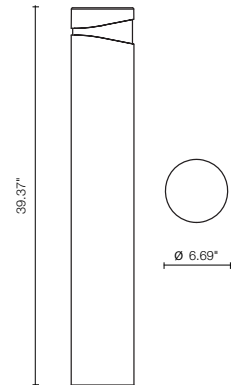

## TECHNICAL DATA

<b>Wattage / Input</b>	9W (120-277VAC)
<b>Power Supply</b>	Integral
<b>Construction</b>	Body/Frame: High Corrosion Resistance, Die-cast, Copper-free Aluminum Coating: Polyester Powder Coating with Phosphocromating Pre-finish
<b>CCT</b>	3000K, 4000K
<b>Delivered Lumens</b>	800 lm (3000K)
<b>Efficacy</b>	88.9 lm/W
<b>Optics</b>	180°
<b>Finishes</b>	Textured Gray, Anthracite Gray, Matte Black
<b>Fixture Dimensions</b>	Ø6.69" x 39.37" h
<b>Fixture Weight</b>	15.43 lbs
<b>LED Source</b>	NR. 6 CREE XH-G mid-power LEDs
<b>IP Rating</b>	IP65
<b>Impact Rating</b>	IK10

Fixture Dimensions

**Anchorage Included**

## ORDERING INFORMATION

Example: 609005P-30K-180-TG.

609005P	-		-	180	-	
<b>Model No.</b>	<b>CCT</b>	<b>Optics</b>	<b>Finish</b>			
609005P	30K - 3000K 40K - 4000K	180 - 180°	TG - Textured Gray AG - Anthracite Gray MB - Matt Black			

## PHOTOMETRIC DATA

Note all Photometry is 3000K

Maximum Candela = 124.5

Job Name/Date:

Fixture Type Designation: