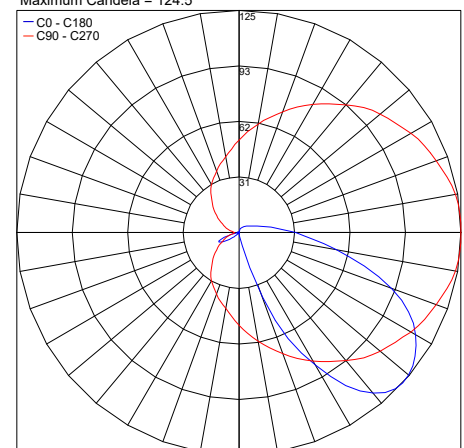

TECHNICAL DATA

Wattage / Input	9W (120-277VAC)
Power Supply	Integral
Construction	Body/Frame: High Corrosion Resistance, Die-cast, Copper-free Aluminum Coating: Polyester Powder Coating with Phosphocromating Pre-finish
CCT	3000K, 4000K
Delivered Lumens	800 lm (3000K)
Efficacy	88.9 lm/W
Optics	180°
Finishes	Textured Gray, Anthracite Gray, Matte Black
Fixture Dimensions	Ø6.69" x 39.37" h
Fixture Weight	15.43 lbs
LED Source	NR. 6 CREE XH-G mid-power LEDs
IP Rating	IP65
Impact Rating	IK10

Fixture Dimensions

Anchorage Included

ORDERING INFORMATION

Example: 609005P-30K-180-TG.

609005P	-		-	180	-	
Model No.	CCT	Optics	Finish			
609005P	30K - 3000K 40K - 4000K	180 - 180°	TG - Textured Gray AG - Anthracite Gray MB - Matt Black			

PHOTOMETRIC DATA

Note all Photometry is 3000K

Maximum Candela = 124.5

Job Name/Date:

Fixture Type Designation: