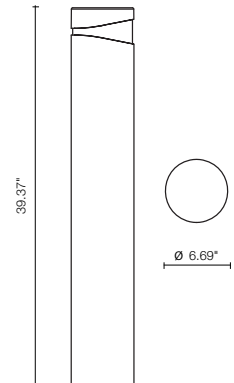

BOULEVARD 03 180

Boulevard is a series of outdoor bollards for surface installation. They are available in three different heights with 180° or 360° light emission and 3 standard finishes. Anchorage included.

TECHNICAL DATA

Wattage / Input	9W (120-277VAC)
Power Supply	Integral
Construction	Body/Frame: High Corrosion Resistance, Die-cast, Copper-free Aluminum Coating: Polyester Powder Coating with Phosphocromating Pre-finish
CCT	3000K, 4000K
Delivered Lumens	800 lm (3000K)
Efficacy	88.9 lm/W
Optics	180°
Finishes	Textured Gray, Anthracite Gray, Matte Black
Fixture Dimensions	Ø6.69" x 39.37" h
Fixture Weight	15.43 lbs
LED Source	NR. 6 CREE XH-G mid-power LEDs
IP Rating	IP65
Impact Rating	IK10

Fixture Dimensions

Anchorage Included

ORDERING INFORMATION

Example: 609005P-30K-180-TG.

609005P	-		-	180	-	
Model No.	CCT	Optics	Finish			
609005P	30K - 3000K 40K - 4000K	180 - 180°	TG - Textured Gray AG - Anthracite Gray MB - Matt Black			

PHOTOMETRIC DATA

Note all Photometry is 3000K

Maximum Candela = 124.5

Job Name/Date:

Fixture Type Designation: