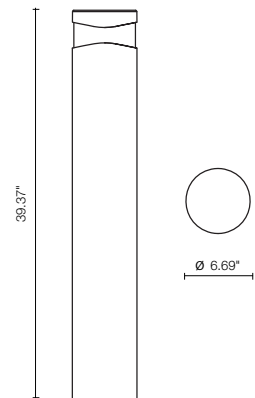

BOULEVARD 03 360

Boulevard is a series of outdoor bollards for surface installation. They are available in three different heights with 180° or 360° light emission and 3 standard finishes. Anchorage included.

TECHNICAL DATA

Wattage / Input	18W (120-277VAC)
Power Supply	Integral
Construction	Body/Frame: High Corrosion Resistance, Die-cast, Copper-free Aluminum Coating: Polyester Powder Coating with Phosphochromating Pre-finish
CCT	3000K, 4000K
Delivered Lumens	1600 lm (3000K)
Efficacy	84.2 lm/W
Optics	360°
Finishes	Textured Gray, Anthracite Gray, Matte Black
Fixture Dimensions	Ø6.69" x 39.37" h
Fixture Weight	15.87 lbs
LED Source	NR. 12 CREE XH-G mid-power LEDs
IP Rating	IP65
Impact Rating	IK10

Fixture Dimensions

Anchorage Included

ORDERING INFORMATION

Example: 609006P-30K-360-TG.

609006P	-		-	360	-	
Model No.	CCT	Optics	Finish			
609006P	30K - 3000K 40K - 4000K	360 - 360°	TG - Textured Gray AG - Anthracite Gray MB - Matte Black			

PHOTOMETRIC DATA

Note all Photometry is 3000K

Maximum Candela = 160.2

Job Name/Date:

Fixture Type Designation: