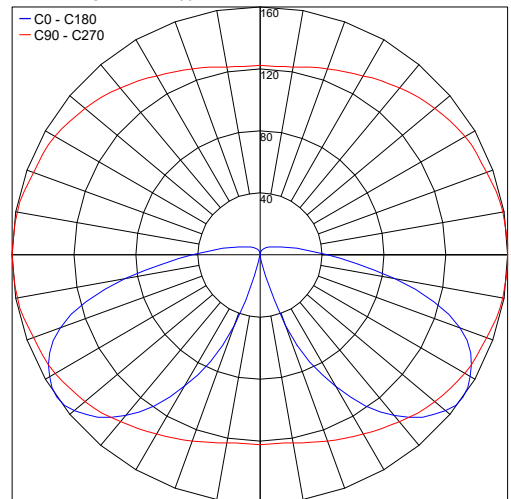

TECHNICAL DATA

Wattage / Input	18W (120-277VAC)
Power Supply	Integral
Construction	Body/Frame: High Corrosion Resistance, Die-cast, Copper-free Aluminum Coating: Polyester Powder Coating with Phosphochromating Pre-finish
CCT	3000K, 4000K
Delivered Lumens	1600 lm (3000K)
Efficacy	84.2 lm/W
Optics	360°
Finishes	Textured Gray, Anthracite Gray, Matte Black
Fixture Dimensions	Ø6.69" x 39.37" h
Fixture Weight	15.87 lbs
LED Source	NR. 12 CREE XH-G mid-power LEDs
IP Rating	IP65
Impact Rating	IK10

Fixture Dimensions

Anchorage Included

ORDERING INFORMATION

Example: 609006P-30K-360-TG.

609006P	-		-	360	-	
Model No.	CCT	Optics	Finish			
609006P	30K - 3000K 40K - 4000K	360 - 360°	TG - Textured Gray AG - Anthracite Gray MB - Matte Black			

PHOTOMETRIC DATA

Note all Photometry is 3000K

Maximum Candela = 160.2

Job Name/Date:

Fixture Type Designation: