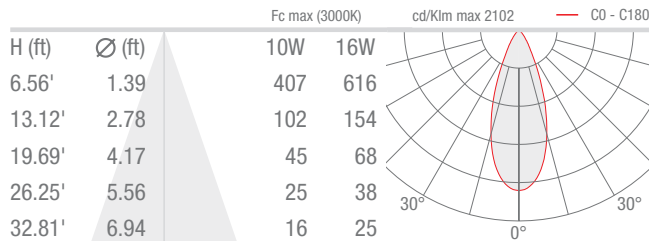

Cutout Dimensions for ceiling/wall installations with fixing spring = $\varnothing 4.92"$

Fixture Dimensions

TECHNICAL DATA

Wattage / Input	10W, 16W (24VDC)
Power Supply	Remote, not included. See page 2.
Construction	Body: Anodized Aluminum EN AW 6082 Trim: AISI 316L Stainless Steel Lens: Tempered Serigraphed-Gray and Transparent Extra-Clear Glass Cable Length: 4.92' (standard) - other lengths available
CCT	2700K, 3000K, 4000K
CRI	>80, >90
Delivered Lumens	See Delivered Lumens Chart
Efficacy	64.8-81.6 lm/W
Optics	4 Standard - Adjustable $\pm 10^\circ$ (see below)
Finishes	Stainless Steel
Fixture Dimensions	$\varnothing 5.83"$ x 4.21" h
Cut-out Size	$\varnothing 4.92"$ (for ceiling or wall installations)
Fixture Weight	3.64 lbs
LED Source	1 High Intensity COB LED
Lumen Maintenance	L90, B10 >50,000hrs (Ta 25°C)
Color Consistency	3-Step MacAdam
Operating Temp.	-4°F to +113°F
IP Rating	IP65, IP67, IP69
IK Rating	IK09

Delivered Lumens (3000K, 55°)	10W	16W
CRI 80	816 lm	1235 lm
CRI 90	686 lm	1037 lm

ORDERING INFORMATION

Example: CB5G001000F0MI or CB5G001000F0MI-2. Accessories / Power Supplies ordered separately.

Model No.	CRI	Optical Accessories	CCT	Optics	Finish	Cable Length
CB5G00 (10W)	0 - CRI>80	000 - None	F0 - 2700K	S - 12° adjustable $\pm 10^\circ$	I - Stainless Steel	4.92' standard
CB5G01 (16W)	1 - CRI>90	001 - Honeycomb Louvre	50 - 3000K 90 - 4000K	M - 31° adjustable $\pm 10^\circ$ L - 38° adjustable $\pm 10^\circ$ K - 55° adjustable $\pm 10^\circ$		1 - 16.40' 2 - 32.81' 3 - 49.21' 4 - 65.62'

Honeycomb Louvre*
*Order together with lighting fixture

Job Name/Date:

Fixture Type Designation:

PHOTOMETRIC DATA

Note all Photometry is 3000K

S – 12° CRI 80

M – 31° CRI 80

L – 38° CRI 80