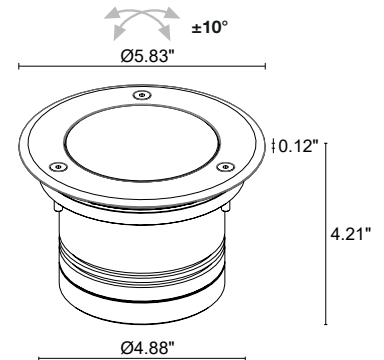

BRIGHT 5.G

The Bright 5.G is a small, powerful outdoor recessed fixture. It is available in white light with 4 optics options that are adjustable $\pm 10^\circ$. This fixture can be installed in-grade, wall or ceiling mount. Drive-over rated up to 8,800 lbs.

Cutout Dimensions for ceiling/wall installations with fixing spring = $\varnothing 4.92"$

Fixture Dimensions

TECHNICAL DATA

Wattage / Input	10W, 16W (24VDC)
Power Supply	Remote, not included. See page 2.
Construction	Body: Anodized Aluminum EN AW 6082 Trim: AISI 316L Stainless Steel Lens: Tempered Serigraphed-Gray and Transparent Extra-Clear Glass Cable Length: 4.92' (standard) - other lengths available
CCT	2700K, 3000K, 4000K
CRI	>80, >90
Delivered Lumens	See Delivered Lumens Chart
Efficacy	64.8-81.6 lm/W
Optics	4 Standard - Adjustable $\pm 10^\circ$ (see below)
Finishes	Stainless Steel
Fixture Dimensions	$\varnothing 5.83"$ x 4.21" h
Cut-out Size	$\varnothing 4.92"$ (for ceiling or wall installations)
Fixture Weight	3.64 lbs
LED Source	1 High Intensity COB LED
Lumen Maintenance	L90, B10 >50,000hrs (Ta 25°C)
Color Consistency	3-Step MacAdam
Operating Temp.	-4°F to +113°F
IP Rating	IP65, IP67, IP69
IK Rating	IK09

Delivered Lumens (3000K, 55°)	10W	16W
CRI 80	816 lm	1235 lm
CRI 90	686 lm	1037 lm

ORDERING INFORMATION

Example: CB5G001000F0MI or CB5G001000F0MI-2. Accessories / Power Supplies ordered separately.

Model No.	CRI	Optical Accessories	CCT	Optics	Finish	Cable Length
CB5G00 (10W)	0 - CRI>80	000 - None	F0 - 2700K	S - 12° adjustable $\pm 10^\circ$	I - Stainless Steel	4.92' standard
CB5G01 (16W)	1 - CRI>90	001 - Honeycomb Louvre	50 - 3000K 90 - 4000K	M - 31° adjustable $\pm 10^\circ$ L - 38° adjustable $\pm 10^\circ$ K - 55° adjustable $\pm 10^\circ$		1 - 16.40' 2 - 32.81' 3 - 49.21' 4 - 65.62'