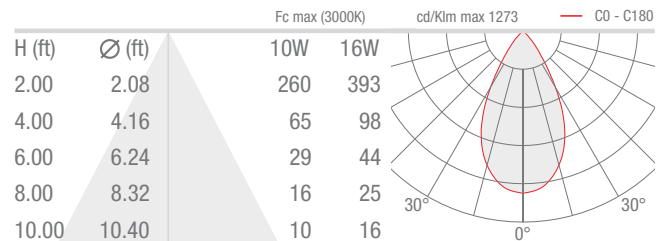

K – 55° CRI 80

Job Name/Date:

Fixture Type Designation: