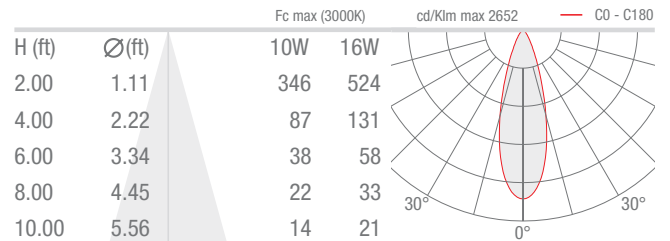

Cutout Dimensions for ceiling/wall installations with fixing spring = $\varnothing 4.92"$

Fixture Dimensions

TECHNICAL DATA

Wattage / Input	10W, 16W (24VDC)
Power Supply	Remote, not included. See page 2.
Construction	Body: Anodized Aluminum EN AW 6082 Trim: AISI 316L Stainless Steel Lens: Tempered Serigraphed-Gray and Transparent Extra-Clear Glass Cable Length: 4.92' (standard) - other lengths available
CCT	2700K, 3000K, 4000K
CRI	>80, >90
Delivered Lumens	See Delivered Lumens Chart
Efficacy	64.8-81.6 lm/W
Optics	4 Standard - Adjustable $\pm 10^\circ$ (see below)
Finishes	Stainless Steel
Fixture Dimensions	$\varnothing 5.83"$ x 4.21" h
Cut-out Size	$\varnothing 4.92"$ (for ceiling or wall installations)
Fixture Weight	3.64 lbs
LED Source	1 High Intensity COB LED
Lumen Maintenance	L90, B10 >50,000hrs (Ta 25°C)
Color Consistency	3-Step MacAdam
Operating Temp.	-4°F to +113°F
IP Rating	IP65, IP67, IP69
IK Rating	IK09

Delivered Lumens (3000K, 55°)	10W	16W
CRI 80	816 lm	1235 lm
CRI 90	686 lm	1037 lm

ORDERING INFORMATION

Example: CB5G001000F0MI or CB5G001000F0MI-2. Accessories / Power Supplies ordered separately.

Model No.	CRI	Optical Accessories	CCT	Optics	Finish	Cable Length
CB5G00 (10W)	0 - CRI>80	000 - None	F0 - 2700K	S - 12° adjustable $\pm 10^\circ$	I - Stainless Steel	4.92' standard
CB5G01 (16W)	1 - CRI>90	001 - Honeycomb Louvre	50 - 3000K 90 - 4000K	M - 31° adjustable $\pm 10^\circ$ L - 38° adjustable $\pm 10^\circ$ K - 55° adjustable $\pm 10^\circ$		1 - 16.40' 2 - 32.81' 3 - 49.21' 4 - 65.62'

Honeycomb Louvre*
*Order together with lighting fixture

Job Name/Date:

Fixture Type Designation:

PHOTOMETRIC DATA

Note all Photometry is 3000K

S – 12° CRI 80

M – 31° CRI 80

L – 38° CRI 80