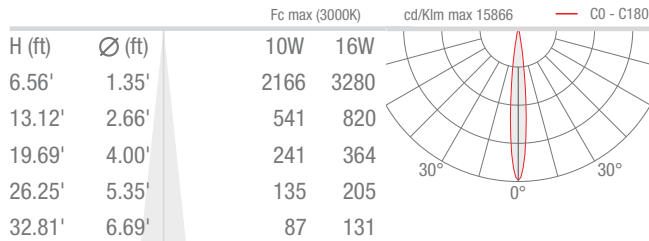

Cutout Dimensions for ceiling/wall installations with fixing spring = $\varnothing 4.92"$

Fixture Dimensions

TECHNICAL DATA

Wattage / Input	10W, 16W (24VDC)
Power Supply	Remote, not included. See page 2.
Construction	Body: Anodized Aluminum EN AW 6082 Trim: AISI 316L Stainless Steel Lens: Tempered Serigraphed-Gray and Transparent Extra-Clear Glass Cable Length: 4.92' (standard) - other lengths available
CCT	2700K, 3000K, 4000K
CRI	>80, >90
Delivered Lumens	See Delivered Lumens Chart
Efficacy	64.8-81.6 lm/W
Optics	4 Standard - Adjustable $\pm 10^\circ$ (see below)
Finishes	Stainless Steel
Fixture Dimensions	$\varnothing 5.83"$ x 4.21" h
Cut-out Size	$\varnothing 4.92"$ (for ceiling or wall installations)
Fixture Weight	3.64 lbs
LED Source	1 High Intensity COB LED
Lumen Maintenance	L90, B10 >50,000hrs (Ta 25°C)
Color Consistency	3-Step MacAdam
Operating Temp.	-4°F to +113°F
IP Rating	IP65, IP67, IP69
IK Rating	IK09

Delivered Lumens (3000K, 55°)	10W	16W
CRI 80	816 lm	1235 lm
CRI 90	686 lm	1037 lm

ORDERING INFORMATION

Example: CB5G001000F0MI or CB5G001000F0MI-2. Accessories / Power Supplies ordered separately.

Model No.	CRI	Optical Accessories	CCT	Optics	Finish	Cable Length
CB5G00 (10W)	0 - CRI>80	000 - None	F0 - 2700K	S - 12° adjustable $\pm 10^\circ$	I - Stainless Steel	4.92' standard
CB5G01 (16W)	1 - CRI>90	001 - Honeycomb Louvre	50 - 3000K 90 - 4000K	M - 31° adjustable $\pm 10^\circ$ L - 38° adjustable $\pm 10^\circ$ K - 55° adjustable $\pm 10^\circ$		1 - 16.40' 2 - 32.81' 3 - 49.21' 4 - 65.62'

Honeycomb Louvre*
*Order together with lighting fixture

Job Name/Date:

Fixture Type Designation:

PHOTOMETRIC DATA

Note all Photometry is 3000K

S – 12° CRI 80

M – 31° CRI 80

L – 38° CRI 80